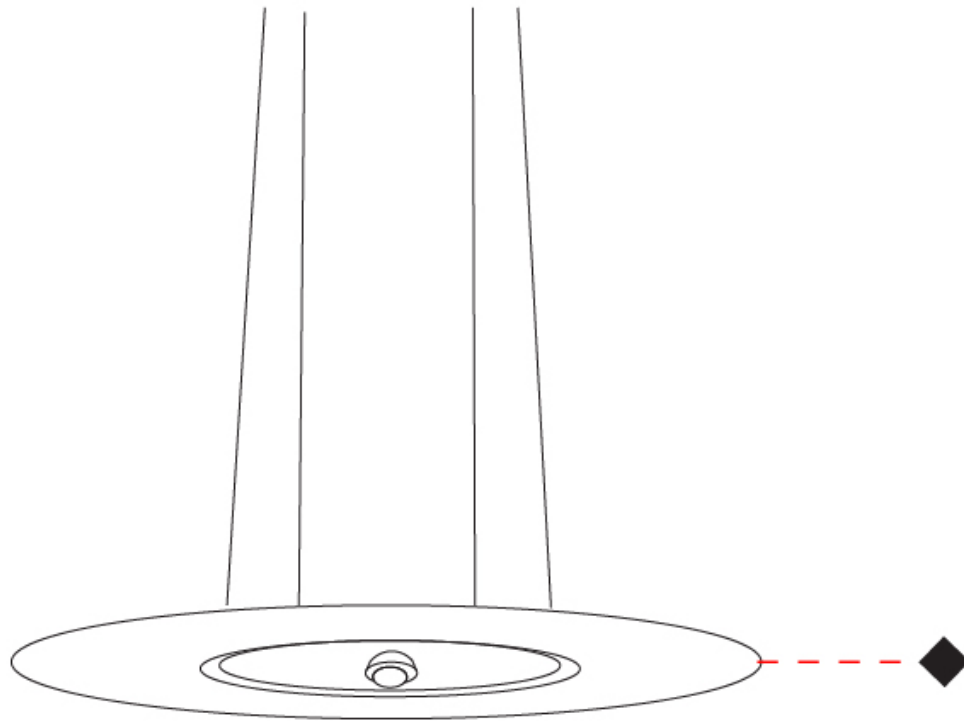

PASSEPARTOUT SUSPENSION

D31022- : D31022-MGD

PROJECT	_____
TYPE	_____
SPECIFIER	_____
QUANTITY	_____
DATE	_____