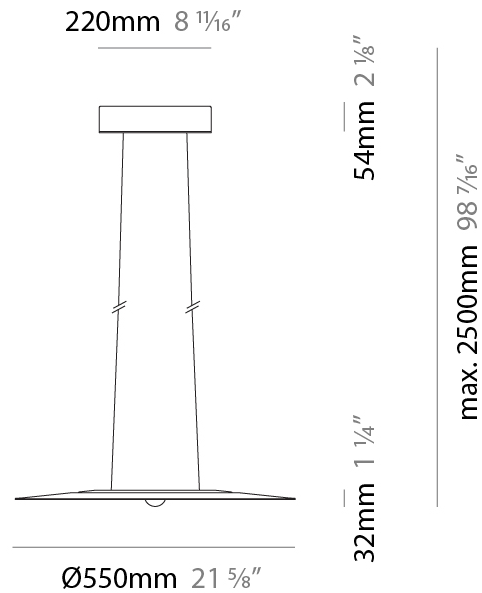

PROJECT
TYPE
SPECIFIER
QUANTITY
DATE

PASSEPARTOUT SUSPENSION

D31022- : D31022-MWH

base number

1. To build a product code in our configurator select the specify button on the base model # product page
2. To build a manual product code on this datasheet choose from the options listed below in blue font and add the suffix to the base model #

GENERAL

Series: Passepartout
Partner: Cini & Nils
Division: Design
Installation: Suspension
Product Type: Pendant
Mounting Location: Ceiling
Light Distribution: Direct

PHYSICAL

Shape: Round
Diameter (mm): 550
Diameter (in): 21 ⁵/₈
Height (mm): 32
Height (in): 1 ¹/₄
Max. Overall Height (mm): 2500
Max. Overall Height (in): 98 ⁷/₁₆
Weight (kg): 6.3
Weight (lbs): 5.07
Fixture Material: Aluminum

ELECTRICAL

Lamp Type: LED
Total Output Wattage (W): 12.6 (Dir) / 14.9 (Ind)
Dimming: Tri-Mode (Non-Dimming and Phase Dimming (120Vac only) and 0-10V Dimming)
Driver Included: Yes
Driver Location: Integrated
Driver Type: Constant Current - 120 / 277Vac
Driver Class: Class 2
Input Voltage (V): 120 - 277
Constant Current (MA): 350
Upon Request: Non-dimming / 0-10Vdc dimming / Phase dimming @120Vac only / 277Vac

LED

Color Temperature (°K): 2800
Nominal Lumen (lm): 2800
CRI: >90 CRI
Lamp Life (hrs): 50000

OPTICAL

RATINGS AND CERTIFICATIONS

Certified By: Certified for North American Standards
IP rating: IP20