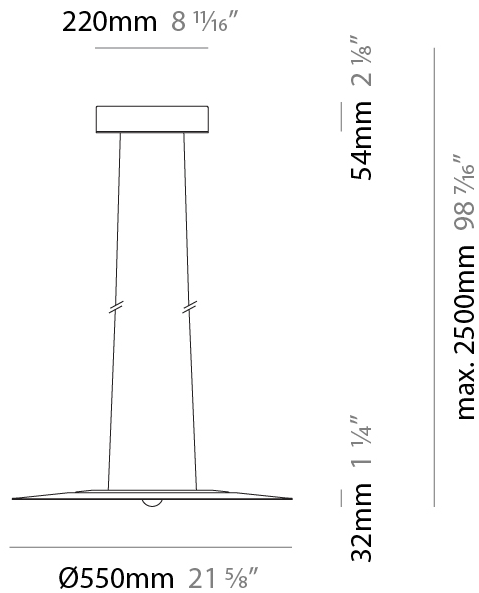

PASSEPARTOUT SUSPENSION

D31022- : D31022-MGD

base number

1. To build a product code in our configurator select the specify button on the base model # product page
2. To build a manual product code on this datasheet choose from the options listed below in blue font and add the suffix to the base model #

GENERAL

Series: Passepartout
Partner: Cini & Nils
Division: Design
Installation: Suspension
Product Type: Pendant
Mounting Location: Ceiling
Light Distribution: Direct

PHYSICAL

Shape: Round
Diameter (mm): 550
Diameter (in): 21 ⁵/₈
Height (mm): 32
Height (in): 1 ¹/₄
Max. Overall Height (mm): 2500
Max. Overall Height (in): 98 ⁷/₁₆
Weight (kg): 6.3
Weight (lbs): 5.07
Fixture Material: Aluminum

ELECTRICAL

Lamp Type: LED
Input Wattage (W): 29
Total Output Wattage (W): 12.6 (Dir) / 14.9 (Ind)
Dimming: Tri-Mode (Non-Dimming and Phase Dimming (120Vac only) and 0-10V Dimming)
Driver Included: Yes
Driver Location: Integrated
Driver Type: Constant Current - Universal
Driver Class: Class 1
Input Voltage (V): 120 - 277
Constant Current (MA): 350
Upon Request: Non-dimming / 0-10Vdc dimming / Phase dimming @120Vac only / 277Vac

LED

Color Temperature (°K): 2800
Nominal Lumen (lm): 2800
CRI: >90 CRI
Lamp Life (hrs): 50000

OPTICAL

RATINGS AND CERTIFICATIONS

Certified By: Certified for North American Standards
IP rating: IP20