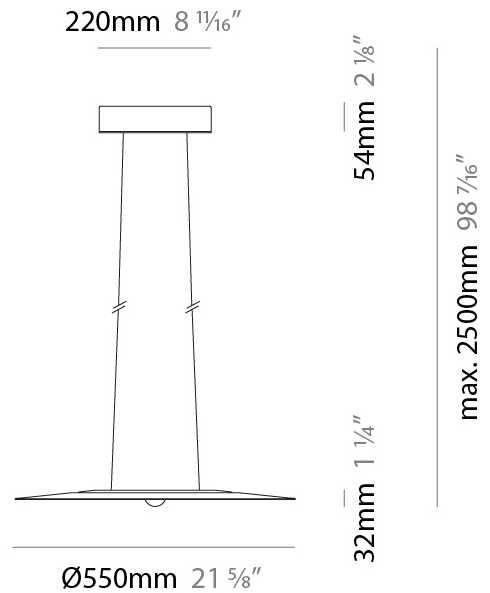

PROJECT	
TYPE	
SPECIFIER	
QUANTITY	
DATE	

PASSEPARTOUT SUSPENSION

D31022- : D31022-MGD

base number

1. To build a product code in our configurator select the specify button on the base model # product page
2. To build a manual product code on this datasheet choose from the options listed below in blue font and add the suffix to the base model #

GENERAL

Series: Passepartout
Partner: Cini & Nils
Division: Design
Installation: Suspension
Product Type: Pendant
Mounting Location: Ceiling
Light Distribution: Direct

PHYSICAL

Shape: Round
Diameter (mm): 550
Diameter (in): 21 ⁵/₈
Height (mm): 32
Height (in): 1 ¹/₄
Max. Overall Height (mm): 2500
Max. Overall Height (in): 98 ⁷/₁₆
Weight (kg): 6.3
Weight (lbs): 5.07
Fixture Material: Aluminum

ELECTRICAL

Lamp Type: LED
Input Wattage (W): 29
Total Output Wattage (W): 12.6 (Dir) / 14.9 (Ind)
Dimming: Tri-Mode (Non-Dimming and Phase Dimming (120Vac only) and 0-10V Dimming)
Driver Included: Yes
Driver Location: Integrated
Driver Type: Constant Current - Universal
Driver Class: Class 1
Input Voltage (V): 120 - 277
Constant Current (MA): 350
Upon Request: Non-dimming / 0-10Vdc dimming / Phase dimming @120Vac only / 277Vac

LED

Color Temperature (°K): 2800
Nominal Lumen (lm): 2800
CRI: >90 CRI
Lamp Life (hrs): 50000

OPTICAL

RATINGS AND CERTIFICATIONS

Certified By: Certified for North American Standards
IP rating: IP20