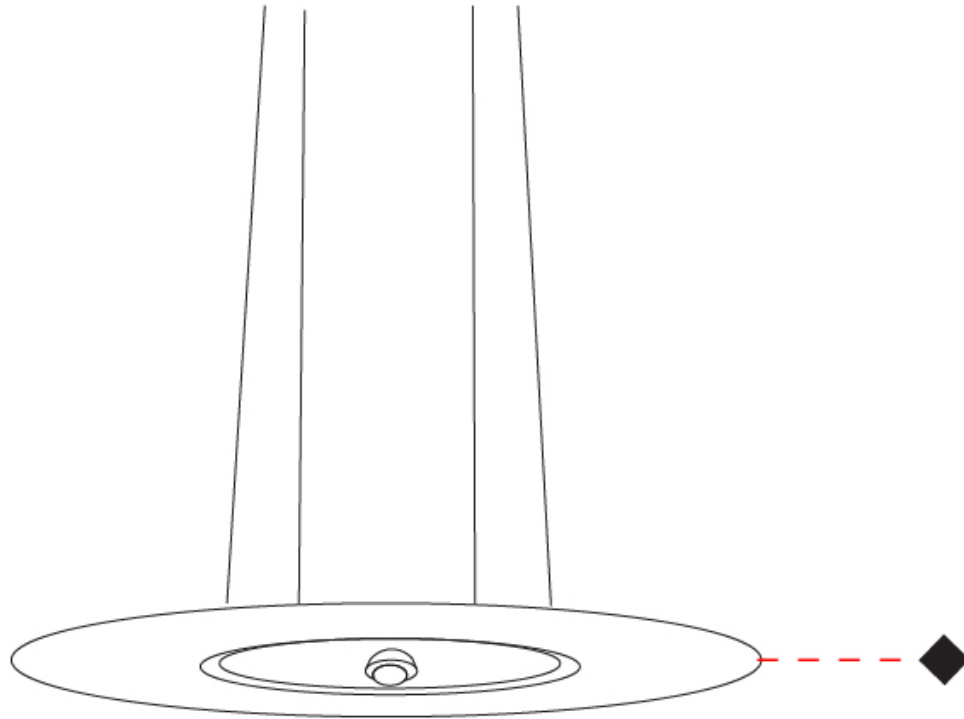

PASSEPARTOUT SUSPENSION

D31022- : D31022-MWH

PROJECT	_____
TYPE	_____
SPECIFIER	_____
QUANTITY	_____
DATE	_____