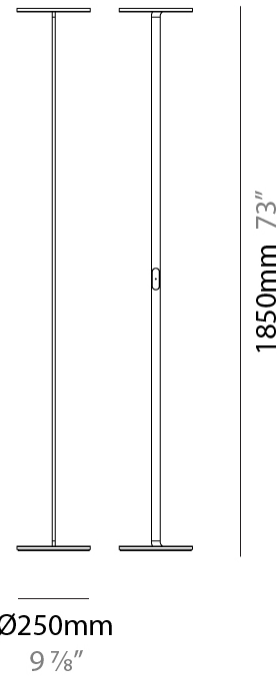

PASSEPARTOUT PORTABLE

D34007-

base number   Finish
Options

1. To build a product code in our configurator select the specify button on the base model # product page
2. To build a manual product code on this datasheet choose from the options listed below in blue font and add the suffix to the base model #

GENERAL

Series: Passepartout
Brand: Cini & Nils
Division: Design
Mounting Type: Portable
Mounting Location: Floor
Subcategory: Ambient

PHYSICAL

Shape: Round
Diameter (mm): 250
Diameter (in): 9 7/8
Height (mm): 1850
Height (in): 73
Light Distribution: Indirect
Weight (kg): 7.6
Weight (lbs): 16.76
Fixture Finish: MBK / MWH / PCH / PGO
Fixture Material: Aluminum

ELECTRICAL

Lamp Type: LED
Input Wattage (W): 35
Control Gear: Optical Sensor
Driver Location: Inline Transformer Plug
Input Voltage (V): 120

LED

Number of LEDs: 1
Color Temperature (°K): 2800
Max. Delivered Lumen (lm): 3600
Nominal Lumen (lm): 4000
CRI: >93 CRI
Lamp Life (hrs): 50000

OPTICAL

RATINGS AND CERTIFICATIONS

Certified By: Certified for North American Standards
IP rating: IP20

PROJECT	_____
TYPE	_____
SPECIFIER	_____
QUANTITY	_____
DATE	_____