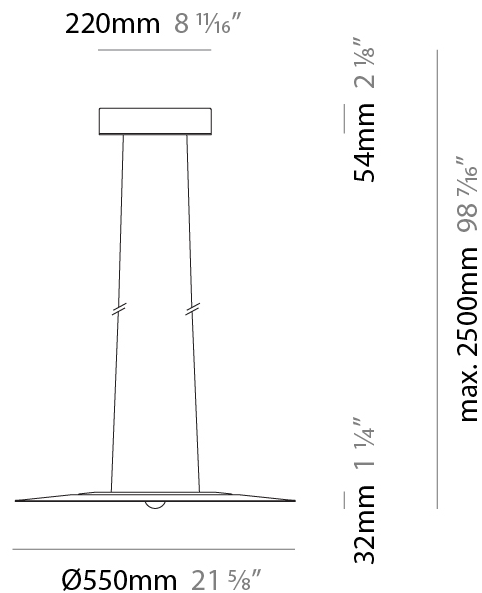

PASSEPARTOUT SUSPENSION

D31022-

base number   Finish
Options

1. To build a product code in our configurator select the specify button on the base model # product page
2. To build a manual product code on this datasheet choose from the options listed below in blue font and add the suffix to the base model #

GENERAL

Series: Passepartout
Brand: Cini & Nils
Division: Design
Mounting Type: Suspension
Mounting Location: Ceiling
Subcategory: Pendant

PHYSICAL

Shape: Round
Diameter (mm): 550
Diameter (in): 21 ⁵/₈
Height (mm): 32
Height (in): 1 ¹/₄
Max. Overall Height (mm): 2500
Max. Overall Height (in): 98 ⁷/₁₆
Light Distribution: Direct / Indirect
Weight (kg): 6.3
Weight (lbs): 5.07
Fixture Finish: MWH / MBK / PCH / PGO / MSI / MGD
Fixture Material: Aluminum

ELECTRICAL

Lamp Type: LED
Input Wattage (W): 29
Total Output Wattage (W): 12.6 (Dir) / 14.9 (Ind)
Dimming: Tri-Mode (Non-Dimming and Phase Dimming (120Vac only) and 0-10V Dimming)
Driver Included: Yes
Driver Location: Integrated
Driver Type: Constant Current - Universal
Driver Class: Class 1
Input Voltage (V): 120 - 277
Constant Current (MA): 350

LED

Number of LEDs: 2
Color Temperature (°K): 2800
Nominal Lumen (lm): 2800
CRI: >90 CRI
Lamp Life (hrs): 50000

OPTICAL

RATINGS AND CERTIFICATIONS

Certified By: Certified for North American Standards
IP rating: IP20