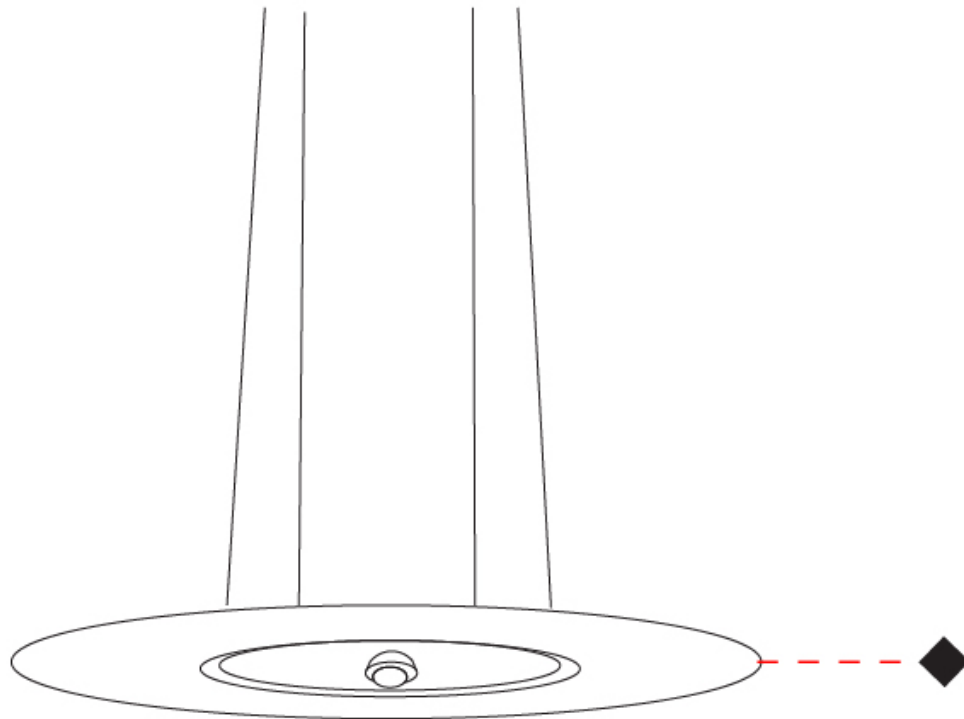

PASSEPARTOUT SUSPENSION

D31022-

PROJECT

TYPE

SPECIFIER

QUANTITY

DATE

D