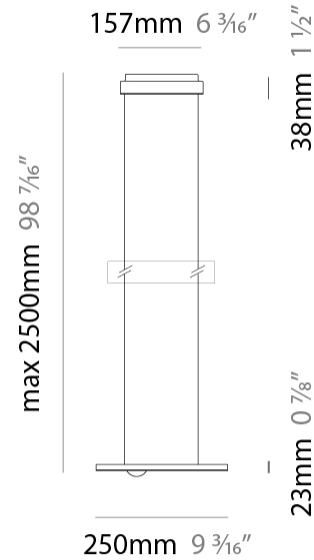

PASSEPARTOUT SUSPENSION

D31024-

base number   Finish
Options

PROJECT	_____
TYPE	_____
SPECIFIER	_____
QUANTITY	_____
DATE	_____

1. To build a product code in our configurator select the specify button on the base model # product page
2. To build a manual product code on this datasheet choose from the options listed below in blue font and add the suffix to the base model #

GENERAL

Series: Passepartout
Brand: Cini & Nils
Division: Design
Mounting Type: Suspension
Mounting Location: Ceiling
Subcategory: Pendant

PHYSICAL

Shape: Round
Diameter (mm): 250
Diameter (in): 9 7/8
Height (mm): 23
Depth (mm): 23
Height (in): 7/8
Depth (in): 7/8
Max. Overall Height (mm): 2500
Max. Overall Height (in): 98 7/16
Light Distribution: Direct / Indirect
Weight (kg): 2
Weight (lbs): 4.4
Fixture Finish: [MBK](#) / [MWH](#) / [PCH](#) / [PGO](#)
Fixture Material: Aluminum

ELECTRICAL

Lamp Type: LED
Total Output Wattage (W): 9 (Dir) / 10 (Ind)
Dimming: Tri-Mode (Non-Dimming and Phase Dimming (120Vac only) and 0-10V Dimming)
Driver Included: Yes
Driver Location: Integrated
Driver Type: Constant Current - Universal
Driver Class: Class 2
Input Voltage (V): 120 - 277
Constant Current (MA): 500

LED

Number of LEDs: 3
Color Temperature (°K): 2800
Nominal Lumen (lm): 2200
CRI: >90 CRI
Lamp Life (hrs): 50000

OPTICAL

RATINGS AND CERTIFICATIONS

Certified By: Certified for North American Standards
IP rating: IP20