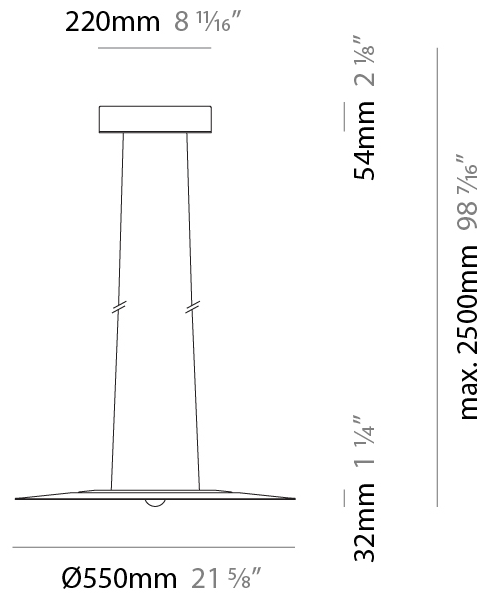

GENERAL

Series: Passepartout _____
Brand: Cini & Nils _____
Division: Design _____
Mounting Type: Suspension _____
Mounting Location: Ceiling _____
Subcategory: Pendant _____

PHYSICAL

Shape: Round _____
Diameter (mm): 550 _____
Diameter (in): 21 ⁵/₈ _____
Height (mm): 32 _____
Height (in): 1 ¹/₄ _____
Max. Overall Height (mm): 2500 _____
Max. Overall Height (in): 98 ⁷/₁₆ _____
Light Distribution: Direct / Indirect _____
Weight (kg): 6.3 _____
Weight (lbs): 5.07 _____
Fixture Finish: MWH / MBK / PCH / PGO / MSI / MGD _____
Fixture Material: Aluminum _____

ELECTRICAL

Lamp Type: LED _____
Input Wattage (W): 29 _____
Total Output Wattage (W): 12.6 (Dir) / 14.9 (Ind) _____
Dimming: Tri-Mode (Non-Dimming and Phase Dimming (120Vac only) and 0-10V Dimming) _____
Driver Included: Yes _____
Driver Location: Integrated _____
Driver Type: Constant Current - Universal _____
Driver Class: Class 1 _____
Input Voltage (V): 120 - 277 _____
Constant Current (MA): 350 _____

LED

Number of LEDs: 2 _____
Color Temperature (°K): 2800 _____
Nominal Lumen (lm): 2800 _____
CRI: >90 CRI _____
Lamp Life (hrs): 50000 _____

OPTICAL

RATINGS AND CERTIFICATIONS

Certified By: Certified for North American Standards _____
IP rating: IP20 _____