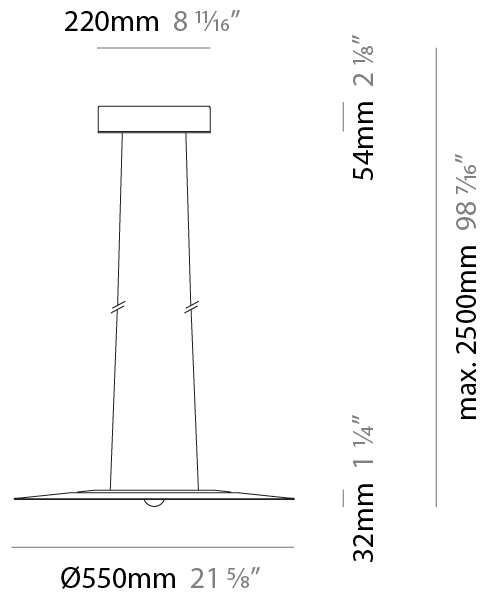

PROJECT	
TYPE	
SPECIFIER	
QUANTITY	
DATE	

PASSEPARTOUT SUSPENSION

D31022- : D31022-MGD

base number

1. To build a product code in our configurator select the specify button on the base model # product page
2. To build a manual product code on this datasheet choose from the options listed below in blue font and add the suffix to the base model #

GENERAL

Series: Passepartout
Partner: Cini & Nils
Division: Design
Installation: Suspension
Product Type: Pendant
Mounting Location: Ceiling
Light Distribution: Direct

PHYSICAL

Shape: Round
Diameter (mm): 550
Diameter (in): 21 ⁵/₈
Height (mm): 32
Height (in): 1 ¹/₄
Max. Overall Height (mm): 2500
Max. Overall Height (in): 98 ⁷/₁₆
Weight (kg): 6.3
Weight (lbs): 5.07
Fixture Material: Aluminum

ELECTRICAL

Lamp Type: LED
Input Wattage (W): 29
Total Output Wattage (W): 12.6 (Dir) / 14.9 (Ind)
Dimming: Tri-Mode (Non-Dimming and Phase Dimming (120Vac only) and 0-10V Dimming)
Driver Included: Yes
Driver Location: Integrated
Driver Type: Constant Current - Universal
Driver Class: Class 1
Input Voltage (V): 120 - 277
Constant Current (MA): 350
Upon Request: Non-dimming / 0-10Vdc dimming / Phase dimming @120Vac only / 277Vac

LED

Color Temperature (°K): 2800
Nominal Lumen (lm): 2800
CRI: >90 CRI
Lamp Life (hrs): 50000

OPTICAL

RATINGS AND CERTIFICATIONS

Certified By: Certified for North American Standards
IP rating: IP20