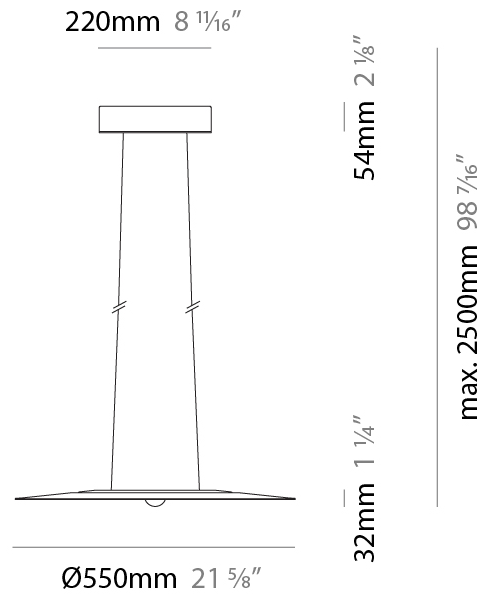

PROJECT
TYPE
SPECIFIER
QUANTITY
DATE

PASSEPARTOUT SUSPENSION

D31022- : D31022-MWH

base number

1. To build a product code in our configurator select the specify button on the base model # product page
2. To build a manual product code on this datasheet choose from the options listed below in blue font and add the suffix to the base model #

GENERAL

Series: Passepartout
Partner: Cini & Nils
Division: Design
Installation: Suspension
Product Type: Pendant
Mounting Location: Ceiling
Light Distribution: Direct

PHYSICAL

Shape: Round
Diameter (mm): 550
Diameter (in): 21 ⁵/₈
Height (mm): 32
Height (in): 1 ¹/₄
Max. Overall Height (mm): 2500
Max. Overall Height (in): 98 ⁷/₁₆
Weight (kg): 6.3
Weight (lbs): 5.07
Fixture Material: Aluminum

ELECTRICAL

Lamp Type: LED
Total Output Wattage (W): 12.6 (Dir) / 14.9 (Ind)
Dimming: Tri-Mode (Non-Dimming and Phase Dimming (120Vac only) and 0-10V Dimming)
Driver Included: Yes
Driver Location: Integrated
Driver Type: Constant Current - 120 / 277Vac
Driver Class: Class 2
Input Voltage (V): 120 - 277
Constant Current (MA): 350
Upon Request: Non-dimming / 0-10Vdc dimming / Phase dimming @120Vac only / 277Vac

LED

Color Temperature (°K): 2800
Nominal Lumen (lm): 2800
CRI: >90 CRI
Lamp Life (hrs): 50000

OPTICAL

RATINGS AND CERTIFICATIONS

Certified By: Certified for North American Standards
IP rating: IP20