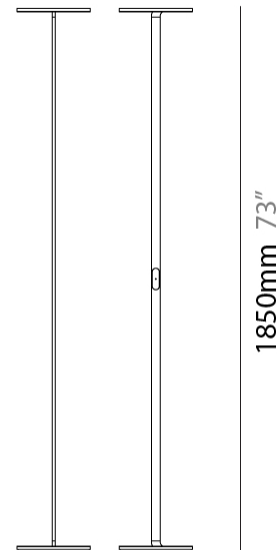

PASSEPARTOUT PORTABLE

D34007-

base number   Finish
Options

1. To build a product code in our configurator select the specify button on the base model # product page
2. To build a manual product code on this datasheet choose from the options listed below in blue font and add the suffix to the base model #

GENERAL

Series: Passepartout
Brand: Cini & Nils
Division: Design
Mounting Type: Portable
Mounting Location: Floor
Subcategory: Ambient

PHYSICAL

Shape: Round
Diameter (mm): 250
Diameter (in): 9 7/8
Height (mm): 1850
Height (in): 73
Light Distribution: Indirect
Weight (kg): 7.6
Weight (lbs): 16.76
Fixture Finish: MBK / MWH / PCH / PGO
Fixture Material: Aluminum

ELECTRICAL

Lamp Type: LED
Input Wattage (W): 35
Control Gear: Optical Sensor
Driver Location: Inline Transformer Plug
Input Voltage (V): 120

LED

Number of LEDs: 1
Color Temperature (°K): 2800
Max. Delivered Lumen (lm): 3600
Nominal Lumen (lm): 4000
CRI: >93 CRI
Lamp Life (hrs): 50000

OPTICAL

RATINGS AND CERTIFICATIONS

Certified By: Certified for North American Standards
IP rating: IP20

PROJECT
TYPE
SPECIFIER
QUANTITY
DATE

Ø250mm
9 7/8"