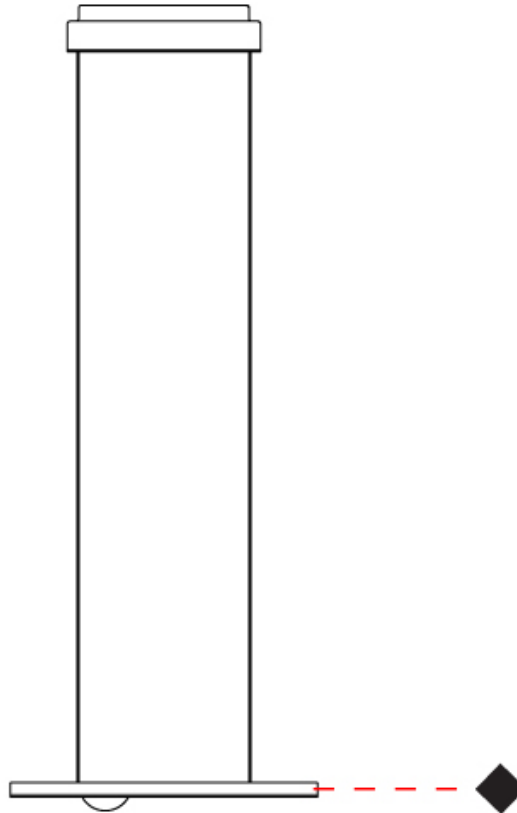

PASSEPARTOUT SUSPENSION

D31024-

PROJECT

TYPE

SPECIFIER

QUANTITY

DATE

D