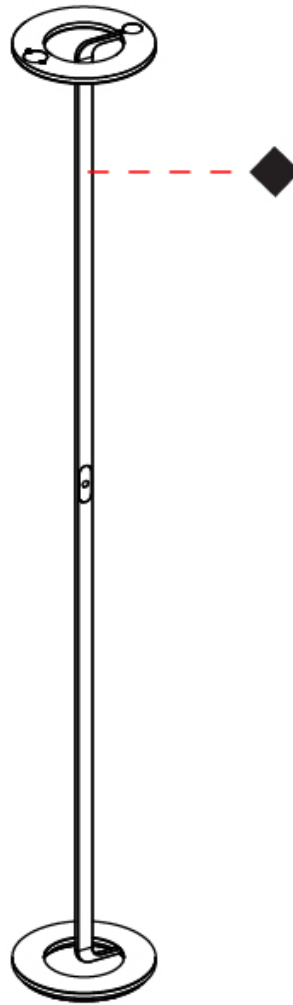

PASSEPARTOUT PORTABLE

D34007-

PROJECT

TYPE

SPECIFIER

QUANTITY

DATE

D