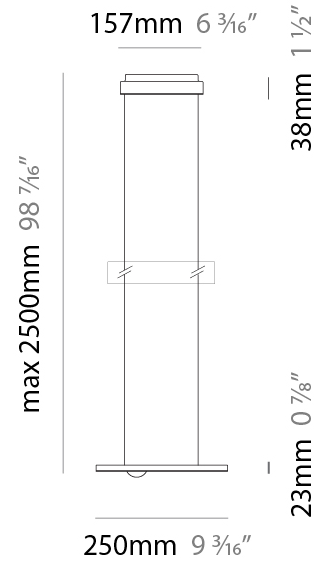

PASSEPARTOUT SUSPENSION

D31024-

base number   Finish
Options

1. To build a product code in our configurator select the specify button on the base model # product page
2. To build a manual product code on this datasheet choose from the options listed below in blue font and add the suffix to the base model #

GENERAL

Series: Passepartout
Brand: Cini & Nils
Division: Design
Mounting Type: Suspension
Mounting Location: Ceiling
Subcategory: Pendant

PHYSICAL

Shape: Round
Diameter (mm): 250
Diameter (in): 9 7/8
Height (mm): 23
Depth (mm): 23
Height (in): 7/8
Depth (in): 7/8
Max. Overall Height (mm): 2500
Max. Overall Height (in): 98 7/16
Light Distribution: Direct / Indirect
Weight (kg): 2
Weight (lbs): 4.4
Fixture Finish: MBK / MWH / PCH / PGO
Fixture Material: Aluminum

ELECTRICAL

Lamp Type: LED
Total Output Wattage (W): 9 (Dir) / 10 (Ind)
Dimming: Tri-Mode (Non-Dimming and Phase Dimming (120Vac only) and 0-10V Dimming)
Driver Included: Yes
Driver Location: Integrated
Driver Type: Constant Current - Universal
Driver Class: Class 2
Input Voltage (V): 120 - 277
Constant Current (MA): 500

LED

Number of LEDs: 3
Color Temperature (°K): 2800
Nominal Lumen (lm): 2200
CRI: >90 CRI
Lamp Life (hrs): 50000

OPTICAL

RATINGS AND CERTIFICATIONS

Certified By: Certified for North American Standards
IP rating: IP20

PROJECT	_____
TYPE	_____
SPECIFIER	_____
QUANTITY	_____
DATE	_____