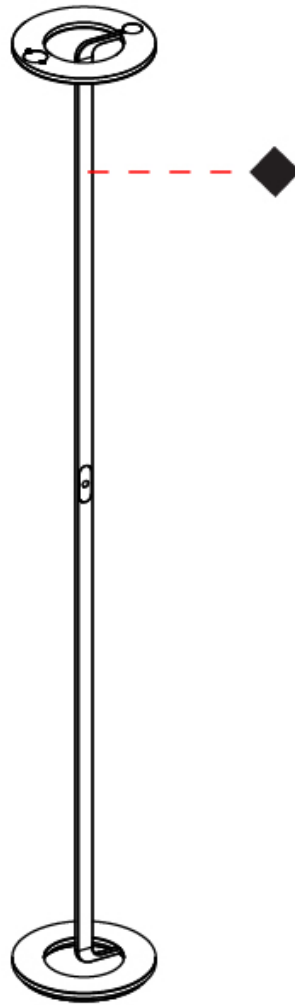

PASSEPARTOUT PORTABLE

D34007-

PROJECT

TYPE

SPECIFIER

QUANTITY

DATE

D