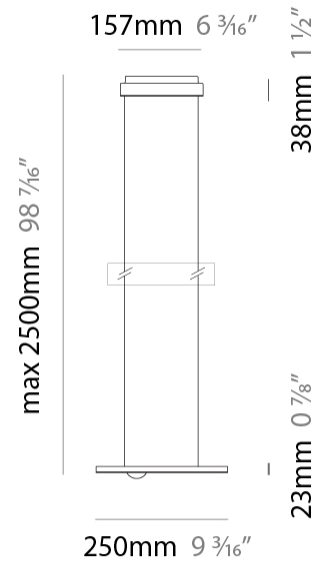

PASSEPARTOUT SUSPENSION

D31024-

base number _____
Finish _____
Options _____

1. To build a product code in our configurator select the specify button on the base model # product page
2. To build a manual product code on this datasheet choose from the options listed below in blue font and add the suffix to the base model #

GENERAL

Series: Passepartout
Brand: Cini & Nils
Division: Design
Mounting Type: Suspension
Mounting Location: Ceiling
Subcategory: Pendant

PHYSICAL

Shape: Round
Diameter (mm): 250
Diameter (in): 9 7/8
Height (mm): 23
Depth (mm): 23
Height (in): 7/8
Depth (in): 7/8
Max. Overall Height (mm): 2500
Max. Overall Height (in): 98 7/16
Light Distribution: Direct / Indirect
Weight (kg): 2
Weight (lbs): 4.4
Fixture Finish: [MBK](#) / [MWH](#) / [PCH](#) / [PGO](#)
Fixture Material: Aluminum

ELECTRICAL

Lamp Type: LED
Total Output Wattage (W): 9 (Dir) / 10 (Ind)
Dimming: Tri-Mode (Non-Dimming and Phase Dimming (120Vac only) and 0-10V Dimming)
Driver Included: Yes
Driver Location: Integrated
Driver Type: Constant Current - Universal
Driver Class: Class 2
Input Voltage (V): 120 - 277
Constant Current (MA): 500

LED

Number of LEDs: 3
Color Temperature (°K): 2800
Nominal Lumen (lm): 2200
CRI: >90 CRI
Lamp Life (hrs): 50000

OPTICAL

RATINGS AND CERTIFICATIONS

Certified By: Certified for North American Standards
IP rating: IP20