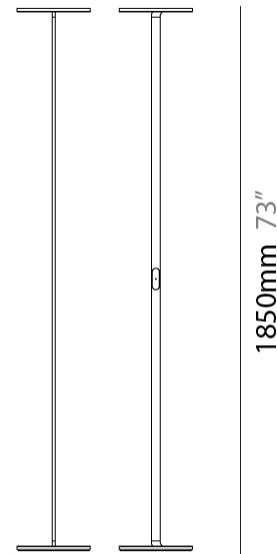

PASSEPARTOUT PORTABLE

D34007-

base number   Finish
Options

1. To build a product code in our configurator select the specify button on the base model # product page
2. To build a manual product code on this datasheet choose from the options listed below in blue font and add the suffix to the base model #

GENERAL

Series: Passepartout
Brand: Cini & Nils
Division: Design
Mounting Type: Portable
Mounting Location: Floor
Subcategory: Ambient

PHYSICAL

Shape: Round
Diameter (mm): 250
Diameter (in): 9 7/8
Height (mm): 1850
Height (in): 73
Light Distribution: Indirect
Weight (kg): 7.6
Weight (lbs): 16.76
Fixture Finish: MBK / MWH / PCH / PGO
Fixture Material: Aluminum

ELECTRICAL

Lamp Type: LED
Input Wattage (W): 35
Control Gear: Optical Sensor
Driver Location: Inline Transformer Plug
Input Voltage (V): 120

LED

Number of LEDs: 1
Color Temperature (°K): 2800
Max. Delivered Lumen (lm): 3600
Nominal Lumen (lm): 4000
CRI: >93 CRI
Lamp Life (hrs): 50000

OPTICAL

RATINGS AND CERTIFICATIONS

Certified By: Certified for North American Standards
IP rating: IP20

PROJECT	_____
TYPE	_____
SPECIFIER	_____
QUANTITY	_____
DATE	_____

Ø250mm
9 7/8"