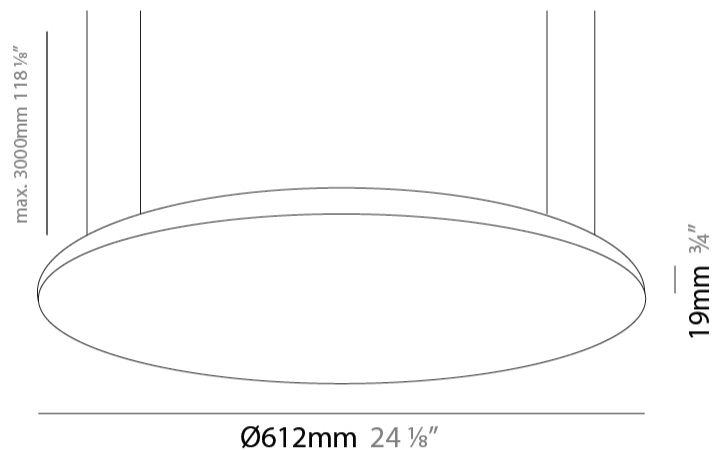

PEGASO SUSPENSION

A51058- _____ - _____

base number   Color _____   Finish _____
                         Temperature   Options

1. To build a product code in our configurator select the specify button on the base model # product page
2. To build a manual product code on this datasheet choose from the options listed below in blue font and add the suffix to the base model #

GENERAL

Series: Pegaso
Brand: Ivela
Division: Architectural
Mounting Type: Suspension
Mounting Location: Ceiling
Subcategory: Pendant

PHYSICAL

Shape: Round
Diameter (mm): 612
Diameter (in): 24 1/8
Height (mm): 19
Height (in): 3/4
Max. Overall Height (mm): 2500
Max. Overall Height (in): 98 7/16
Light Distribution: Direct
Diffuser: Opal Polycarbonate
Fixture Finish: WHI / BLK / GLD
Fixture Material: Aluminum

ELECTRICAL

Lamp Type: LED
Input Wattage (W): 38
Dimming: Tri-Mode (Non-Dimming and Phase Dimming (120Vac only) and 0-10V Dimming)
Driver Included: No
Driver Location: Remote
Driver Type: Constant Voltage - Universal
Driver Class: Class 2
Input Voltage (V): 120 - 277
Output Voltage (V): 24

LED

Color Temperature (°K): 2700 / 3000 / 4000
Max. Delivered Lumen (lm): 2160 / 2250 / 2385
Nominal Lumen (lm): 4320 / 4500 / 4770
CRI: >93 CRI
Lamp Life (hrs): 50000

OPTICAL

RATINGS AND CERTIFICATIONS

Certified By: Certified for North American Standards
IP rating: IP20

PROJECT _____
TYPE _____
SPECIFIER _____
QUANTITY _____
DATE _____