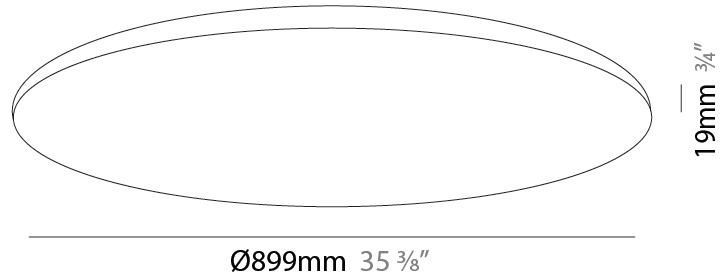

PEGASO RECESSED

A56180- -

base number   Color   Finish
Temperature   Options

1. To build a product code in our configurator select the specify button on the base model # product page
2. To build a manual product code on this datasheet choose from the options listed below in blue font and add the suffix to the base model #

GENERAL

Series: Pegaso
Brand: Ivela
Division: Architectural
Mounting Type: Recessed
Mounting Location: Ceiling
Subcategory: Ambient

PHYSICAL

Shape: Round
Diameter (mm): 899
Diameter (in): 35 ³/₈
Height (mm): 19
Height (in): 3/4
Light Distribution: Direct
Diffuser: PMMA - Opal
Fixture Finish: WHI / BLK / GLD
Fixture Material: Aluminum

ELECTRICAL

Lamp Type: LED
Input Wattage (W): 56
Dimming: Tri-Mode (Non-Dimming and Phase Dimming (120Vac only) and 0-10V Dimming)
Driver Included: No
Driver Location: Remote
Driver Type: Constant Voltage - Universal
Driver Class: Class 2
Input Voltage (V): 120 - 277
Output Voltage (V): 24

LED

Color Temperature (°K): 2700 / 3000 / 4000
Max. Delivered Lumen (lm): 3360 / 3500 / 3710
Nominal Lumen (lm): 6720 / 7000 / 7420
CRI: >93 CRI
Lamp Life (hrs): 50000

OPTICAL

RATINGS AND CERTIFICATIONS

Certified By: CSA Certified to UL and CSA Standards
IP rating: IP20

PROJECT
TYPE
SPECIFIER
QUANTITY
DATE