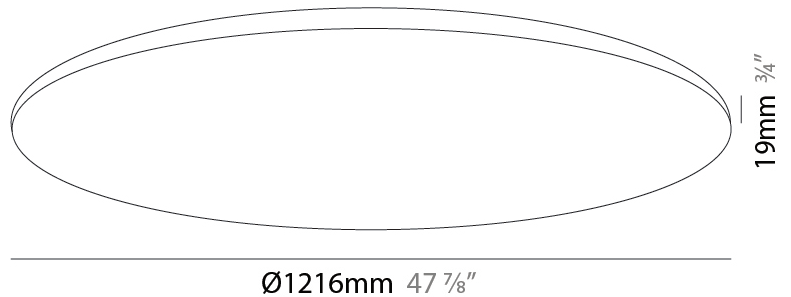

PROJECT	_____
TYPE	_____
SPECIFIER	_____
QUANTITY	_____
DATE	_____

PEGASO RECESSED

A56181- _____

base number   Color _____   Finish _____
                                 Temperature   Options

1. To build a product code in our configurator select the specify button on the base model # product page
2. To build a manual product code on this datasheet choose from the options listed below in blue font and add the suffix to the base model #

GENERAL

Series: Pegaso
Brand: Ivela
Division: Architectural
Mounting Type: Recessed
Mounting Location: Ceiling
Subcategory: Pendant

PHYSICAL

Shape: Round
Diameter (mm): 1216
Diameter (in): 47 7/8
Height (mm): 19
Height (in): 3/4
Light Distribution: Direct
Diffuser: PMMA - Opal
Fixture Finish: WHI / BLK / GLD
Fixture Material: Aluminum

ELECTRICAL

Lamp Type: LED
Input Wattage (W): 76
Dimming: Tri-Mode (Non-Dimming and Phase Dimming (120Vac only) and 0-10V Dimming)
Driver Included: No
Driver Location: Remote
Driver Type: Constant Voltage - Universal
Driver Class: Class 2
Input Voltage (V): 120 - 277
Output Voltage (V): 24

LED

Color Temperature (°K): 2700 / 3000 / 4000
Max. Delivered Lumen (lm): 4560 / 4750 / 5035
Nominal Lumen (lm): 9120 / 9500 / 10070
CRI: >93 CRI
Lamp Life (hrs): 50000

OPTICAL

RATINGS AND CERTIFICATIONS

Certified By: CSA Certified to UL and CSA Standards
IP rating: IP20