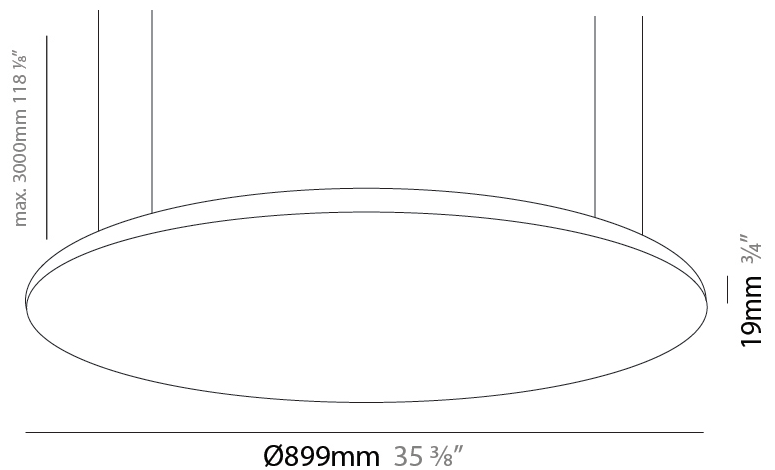

PEGASO SUSPENSION

A51060-

base number   Color   Finish
Temperature Options

1. To build a product code in our configurator select the specify button on the base model # product page
2. To build a manual product code on this datasheet choose from the options listed below in blue font and add the suffix to the base model #

GENERAL

Series: Pegaso
Brand: Ivela
Division: Architectural
Mounting Type: Suspension
Mounting Location: Ceiling
Subcategory: Pendant

PHYSICAL

Shape: Round
Diameter (mm): 1216
Diameter (in): 47 ⁷/₈
Height (mm): 19
Height (in): 3/4
Max. Overall Height (mm): 2500
Max. Overall Height (in): 98 ⁷/₁₆
Light Distribution: Direct
Diffuser: Opal Polycarbonate
Fixture Finish: WHI / BLK / GLD
Fixture Material: Aluminum

ELECTRICAL

Lamp Type: LED
Input Wattage (W): 78
Dimming: Tri-Mode (Non-Dimming and Phase Dimming (120Vac only) and 0-10V Dimming)
Driver Included: No
Driver Location: Remote
Driver Type: Constant Voltage - Universal
Driver Class: Class 2
Input Voltage (V): 120 - 277
Output Voltage (V): 24

LED

Color Temperature (°K): 2700 / 3000 / 4000
Max. Delivered Lumen (lm): 4560 / 4750 / 5035
Nominal Lumen (lm): 9120 / 9500 / 10070
CRI: >93 CRI
Lamp Life (hrs): 50000

OPTICAL

RATINGS AND CERTIFICATIONS

Certified By: Certified for North American Standards
IP rating: IP20

PROJECT _____
TYPE _____
SPECIFIER _____
QUANTITY _____
DATE _____