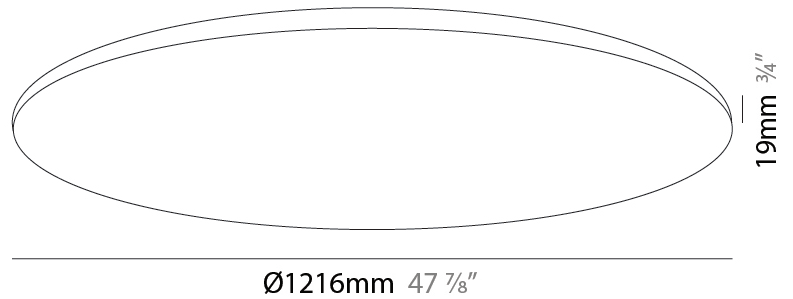

PEGASO SURFACE

A52031-

base number   Color   Finish
Temperature   Options

1. To build a product code in our configurator select the specify button on the base model # product page
2. To build a manual product code on this datasheet choose from the options listed below in blue font and add the suffix to the base model #

GENERAL

Series: Pegaso
Brand: Ivela
Division: Architectural
Mounting Type: Surface
Mounting Location: Wall / Ceiling
Subcategory: Ambient

PHYSICAL

Shape: Round
Diameter (mm): 1216
Diameter (in): 47 ⁷/₈
Height (mm): 19
Height (in): 3/4
Light Distribution: Direct
Diffuser: PMMA - Opal
Fixture Finish: WHI / BLK / GLD
Fixture Material: Aluminum

ELECTRICAL

Lamp Type: LED
Input Wattage (W): 76
Dimming: Tri-Mode (Non-Dimming and Phase Dimming (120Vac only) and 0-10V Dimming)
Driver Included: No
Driver Location: Remote
Driver Type: Constant Voltage - Universal
Driver Class: Class 2
Input Voltage (V): 120 - 277
Output Voltage (V): 24

LED

Color Temperature (°K): 2700 / 3000 / 4000
Max. Delivered Lumen (lm): 4560 / 4750 / 5035
Nominal Lumen (lm): 9120 / 9500 / 10070
CRI: >93 CRI
Lamp Life (hrs): 50000

OPTICAL

RATINGS AND CERTIFICATIONS

Certified By: CSA Certified to UL and CSA Standards
IP rating: IP20

PROJECT	_____
TYPE	_____
SPECIFIER	_____
QUANTITY	_____
DATE	_____