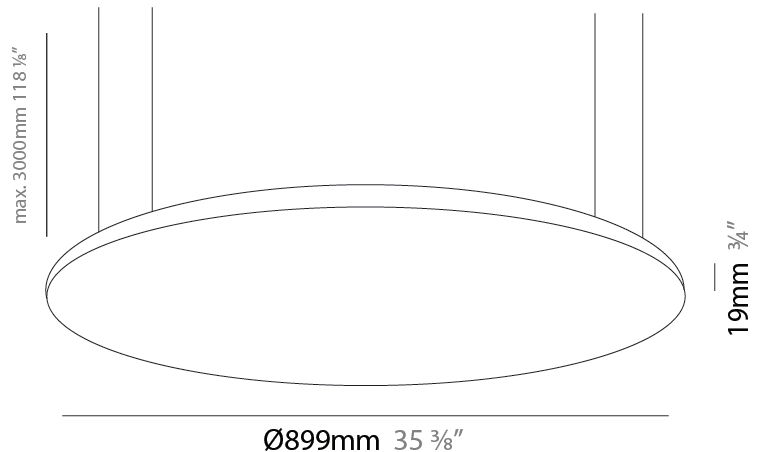

PEGASO SUSPENSION

A51059- -

base number   Color   Finish
Temperature   Options

1. To build a product code in our configurator select the specify button on the base model # product page
2. To build a manual product code on this datasheet choose from the options listed below in blue font and add the suffix to the base model #

GENERAL

Series: Pegaso
Brand: Ivela
Division: Architectural
Mounting Type: Suspension
Mounting Location: Ceiling
Subcategory: Pendant

PHYSICAL

Shape: Round
Diameter (mm): 899
Diameter (in): 35 ³/₈
Height (mm): 19
Height (in): 3/4
Max. Overall Height (mm): 2500
Max. Overall Height (in): 98 ⁷/₁₆
Light Distribution: Direct
Diffuser: Opal Polycarbonate
Fixture Finish: WHI / BLK / GLD
Fixture Material: Aluminum

ELECTRICAL

Lamp Type: LED
Input Wattage (W): 56
Dimming: Tri-Mode (Non-Dimming and Phase Dimming (120Vac only) and 0-10V Dimming)
Driver Included: No
Driver Location: Remote
Driver Type: Constant Voltage - Universal
Driver Class: Class 2
Input Voltage (V): 120 - 277
Output Voltage (V): 24

LED

Color Temperature (°K): 2700 / 3000 / 4000
Max. Delivered Lumen (lm): 3360 / 3500 / 3710
Nominal Lumen (lm): 6720 / 7000 / 7420
CRI: >93 CRI
Lamp Life (hrs): 50000

OPTICAL

RATINGS AND CERTIFICATIONS

Certified By: Certified for North American Standards
IP rating: IP20

PROJECT
TYPE
SPECIFIER
QUANTITY
DATE