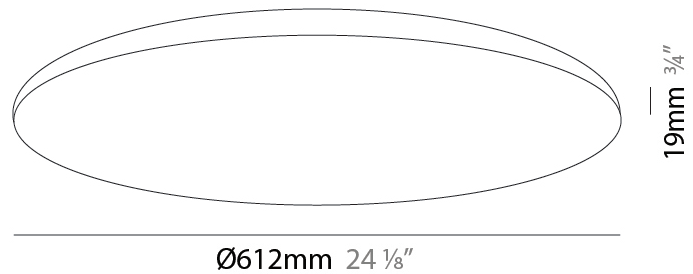

PEGASO RECESSED

A56179- -

base number   Color   Finish
Temperature   Options

1. To build a product code in our configurator select the specify button on the base model # product page
2. To build a manual product code on this datasheet choose from the options listed below in blue font and add the suffix to the base model #

GENERAL

Series: Pegaso
Brand: Ivela
Division: Architectural
Mounting Type: Recessed
Mounting Location: Ceiling
Subcategory: Ambient

PHYSICAL

Shape: Round
Diameter (mm): 612
Diameter (in): 24 1/8
Height (mm): 19
Height (in): 3/4
Light Distribution: Direct
Diffuser: PMMA - Opal
Fixture Finish: WHI / BLK / GLD
Fixture Material: Aluminum

ELECTRICAL

Lamp Type: LED
Input Wattage (W): 38
Dimming: Tri-Mode (Non-Dimming and Phase Dimming (120Vac only) and 0-10V Dimming)
Driver Included: No
Driver Location: Remote
Driver Type: Constant Voltage - Universal
Driver Class: Class 2
Input Voltage (V): 120 - 277
Output Voltage (V): 24

LED

Color Temperature (°K): 2700 / 3000 / 4000
Max. Delivered Lumen (lm): 2160 / 2250 / 2385
Nominal Lumen (lm): 4320 / 4500 / 4770
CRI: >93 CRI
Lamp Life (hrs): 50000

OPTICAL

RATINGS AND CERTIFICATIONS

Certified By: CSA Certified to UL and CSA Standards
IP rating: IP20

PROJECT
TYPE
SPECIFIER
QUANTITY
DATE