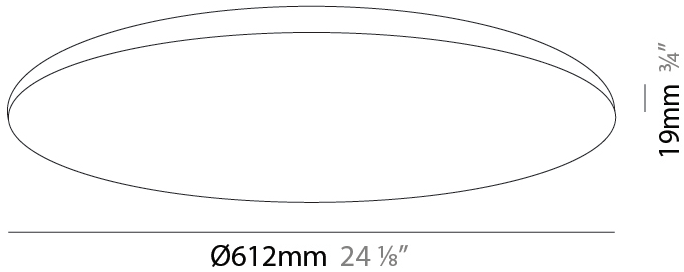

PEGASO SURFACE

A52029- -

base number   Color   Finish
Temperature   Options

1. To build a product code in our configurator select the specify button on the base model # product page
2. To build a manual product code on this datasheet choose from the options listed below in blue font and add the suffix to the base model #

GENERAL

Series: Pegaso
Brand: Ivela
Division: Architectural
Mounting Type: Surface
Mounting Location: Wall / Ceiling
Subcategory: Ambient

PHYSICAL

Shape: Round
Diameter (mm): 612
Diameter (in): 24 1/8
Height (mm): 19
Height (in): 3/4
Light Distribution: Direct
Diffuser: PMMA - Opal
Fixture Finish: WHI / BLK / GLD
Fixture Material: Aluminum

ELECTRICAL

Lamp Type: LED
Input Wattage (W): 38
Dimming: Tri-Mode (Non-Dimming and Phase Dimming (120Vac only) and 0-10V Dimming)
Driver Included: No
Driver Location: Remote
Driver Type: Constant Voltage - Universal
Driver Class: Class 2
Input Voltage (V): 120 - 277
Output Voltage (V): 24

LED

Color Temperature (°K): 2700 / 3000 / 4000
Max. Delivered Lumen (lm): 2160 / 2250 / 2385
Nominal Lumen (lm): 4320 / 4500 / 4770
CRI: >93 CRI
Lamp Life (hrs): 50000

OPTICAL

RATINGS AND CERTIFICATIONS

Certified By: CSA Certified to UL and CSA Standards
IP rating: IP20

PROJECT
TYPE
SPECIFIER
QUANTITY
DATE