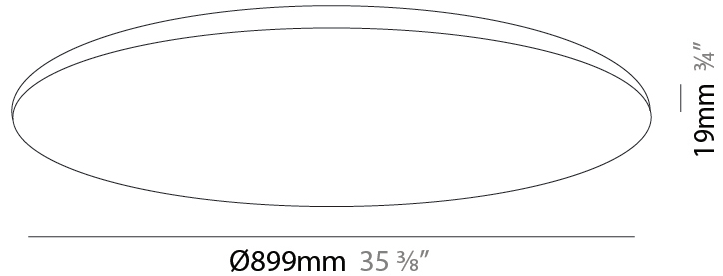

PROJECT
TYPE
SPECIFIER
QUANTITY
DATE

PEGASO SURFACE

A52030- _____ - _____
base number   Color   Finish
                         Temperature   Options

1. To build a product code in our configurator select the specify button on the base model # product page
2. To build a manual product code on this datasheet choose from the options listed below in blue font and add the suffix to the base model #

GENERAL

Series: Pegaso
Brand: Ivela
Division: Architectural
Mounting Type: Surface
Mounting Location: Wall / Ceiling
Subcategory: Ambient

PHYSICAL

Shape: Round
Diameter (mm): 899
Diameter (in): 35 ³/₈
Height (mm): 19
Height (in): 3/4
Light Distribution: Direct
Diffuser: PMMA - Opal
Fixture Finish: WHI / BLK / GLD
Fixture Material: Aluminum

ELECTRICAL

Lamp Type: LED
Input Wattage (W): 56
Dimming: Tri-Mode (Non-Dimming and Phase Dimming (120Vac only) and 0-10V Dimming)
Driver Included: No
Driver Location: Remote
Driver Type: Constant Voltage - Universal
Driver Class: Class 2
Input Voltage (V): 120 - 277
Output Voltage (V): 24

LED

Color Temperature (°K): 2700 / 3000 / 4000
Max. Delivered Lumen (lm): 3360 / 3500 / 3710
Nominal Lumen (lm): 6720 / 7000 / 7420
CRI: >93 CRI
Lamp Life (hrs): 50000

OPTICAL

RATINGS AND CERTIFICATIONS

Certified By: CSA Certified to UL and CSA Standards
IP rating: IP20