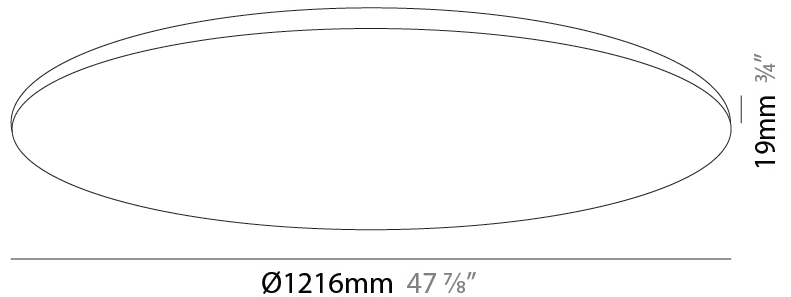

PEGASO RECESSED

A56181- -

base number   Color   Finish
Temperature   Options

1. To build a product code in our configurator select the specify button on the base model # product page
2. To build a manual product code on this datasheet choose from the options listed below in blue font and add the suffix to the base model #

GENERAL

Series: Pegaso
Brand: Ivela
Division: Architectural
Mounting Type: Recessed
Mounting Location: Ceiling
Subcategory: Panels

PHYSICAL

Shape: Round
Diameter (mm): 1216
Diameter (in): 47 ⁷/₈
Height (mm): 19
Height (in): 3/4
Light Distribution: Direct
Diffuser: PMMA - Opal
Fixture Finish: WHI / BLK / GLD
Fixture Material: Aluminum

ELECTRICAL

Lamp Type: LED
Input Wattage (W): 76
Dimming: Tri-Mode (Non-Dimming and Phase Dimming (120Vac only) and 0-10V Dimming)
Driver Included: No
Driver Location: Remote
Driver Type: Constant Voltage - Universal
Driver Class: Class 2
Housing: ENCP 5 (ERP) ENCP 8 (SC Power)
Input Voltage (V): 120 - 277
Output Voltage (V): 24

LED

Color Temperature (°K): 2700 / 3000 / 4000
Max. Delivered Lumen (lm): 4560 / 4750 / 5035
Nominal Lumen (lm): 9120 / 9500 / 10070
CRI: >93 CRI
Lamp Life (hrs): 50000

OPTICAL

RATINGS AND CERTIFICATIONS

Certified By: CSA Certified to UL and CSA Standards
IP rating: IP20

PROJECT	_____
TYPE	_____
SPECIFIER	_____
QUANTITY	_____
DATE	_____