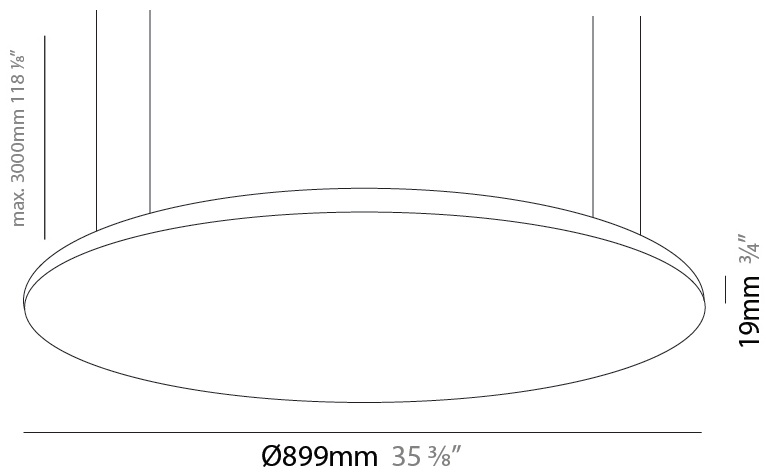

PROJECT	_____
TYPE	_____
SPECIFIER	_____
QUANTITY	_____
DATE	_____

PEGASO SUSPENSION

A51060- -

base number
Color   Temperature   Finish   Options

1. To build a product code in our configurator select the specify button on the base model # product page
2. To build a manual product code on this datasheet choose from the options listed below in blue font and add the suffix to the base model #

GENERAL

Series: Pegaso
Brand: Ivela
Division: Architectural
Mounting Type: Suspension
Mounting Location: Ceiling
Subcategory: Panels

PHYSICAL

Shape: Round
Diameter (mm): 1216
Diameter (in): 47 7/8
Height (mm): 19
Height (in): 3/4
Max. Overall Height (mm): 2500
Max. Overall Height (in): 98 7/16
Light Distribution: Direct
Diffuser: Opal Polycarbonate
Fixture Finish: WHI / BLK / GLD
Fixture Material: Aluminum

ELECTRICAL

Lamp Type: LED
Input Wattage (W): 78
Dimming: Tri-Mode (Non-Dimming and Phase Dimming (120Vac only) and 0-10V Dimming)
Driver Included: No
Driver Location: Remote
Driver Type: Constant Voltage - Universal
Driver Class: Class 2
Housing: ENCP 5 (ERP) ENCP 8 (SC Power)
Input Voltage (V): 120 - 277
Output Voltage (V): 24

LED

Color Temperature (°K): 2700 / 3000 / 4000
Max. Delivered Lumen (lm): 4560 / 4750 / 5035
Nominal Lumen (lm): 9120 / 9500 / 10070
CRI: >93 CRI
Lamp Life (hrs): 50000

OPTICAL

RATINGS AND CERTIFICATIONS

Certified By: Certified for North American Standards
IP rating: IP20