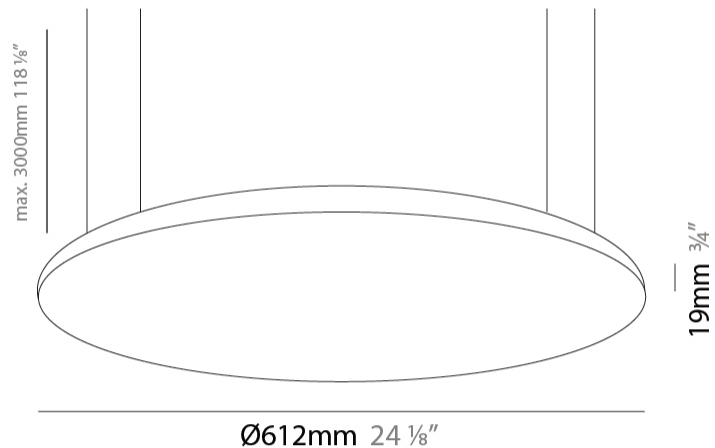

PEGASO SUSPENSION

A51058- -

base number   Color   Finish
Temperature   Options

1. To build a product code in our configurator select the specify button on the base model # product page
2. To build a manual product code on this datasheet choose from the options listed below in blue font and add the suffix to the base model #

GENERAL

Series: Pegaso
Brand: Ivela
Division: Architectural
Mounting Type: Suspension
Mounting Location: Ceiling
Subcategory: Panels

PHYSICAL

Shape: Round
Diameter (mm): 612
Diameter (in): 24 1/8
Height (mm): 19
Height (in): 3/4
Max. Overall Height (mm): 2500
Max. Overall Height (in): 98 7/16
Light Distribution: Direct
Diffuser: Opal Polycarbonate
Fixture Finish: WHI / BLK / GLD
Fixture Material: Aluminum

ELECTRICAL

Lamp Type: LED
Input Wattage (W): 38
Dimming: Tri-Mode (Non-Dimming and Phase Dimming (120Vac only) and 0-10V Dimming)
Driver Included: No
Driver Location: Remote
Driver Type: Constant Voltage - Universal
Driver Class: Class 2
Housing: ENCP 5 (ERP) ENCP 13 (SC Power)
Input Voltage (V): 120 - 277
Output Voltage (V): 24

LED

Color Temperature (°K): 2700 / 3000 / 4000
Max. Delivered Lumen (lm): 2160 / 2250 / 2385
Nominal Lumen (lm): 4320 / 4500 / 4770
CRI: >93 CRI
Lamp Life (hrs): 50000

OPTICAL

RATINGS AND CERTIFICATIONS

Certified By: Certified for North American Standards
IP rating: IP20

PROJECT
TYPE
SPECIFIER
QUANTITY
DATE