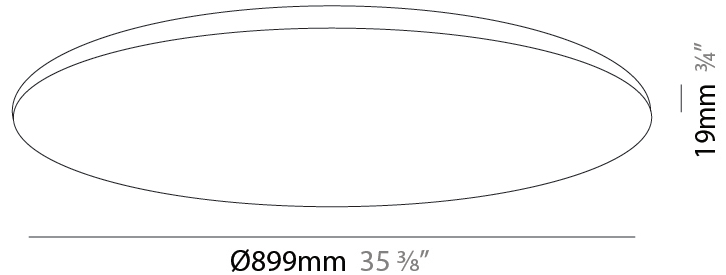

PEGASO RECESSED

A56180- -

base number   Color   Finish
Temperature   Options

1. To build a product code in our configurator select the specify button on the base model # product page
2. To build a manual product code on this datasheet choose from the options listed below in blue font and add the suffix to the base model #

GENERAL

Series: Pegaso
Brand: Ivela
Division: Architectural
Mounting Type: Recessed
Mounting Location: Ceiling
Subcategory: Panels

PHYSICAL

Shape: Round
Diameter (mm): 899
Diameter (in): 35 ³/₈
Height (mm): 19
Height (in): 3/4
Light Distribution: Direct
Diffuser: PMMA - Opal
Fixture Finish: WHI / BLK / GLD
Fixture Material: Aluminum

ELECTRICAL

Lamp Type: LED
Input Wattage (W): 56
Dimming: Tri-Mode (Non-Dimming and Phase Dimming (120Vac only) and 0-10V Dimming)
Driver Included: No
Driver Location: Remote
Driver Type: Constant Voltage - Universal
Driver Class: Class 2
Housing: ENCP 5 (ERP) ENCP 8 (SC Power)
Input Voltage (V): 120 - 277
Output Voltage (V): 24

LED

Color Temperature (°K): 2700 / 3000 / 4000
Max. Delivered Lumen (lm): 3360 / 3500 / 3710
Nominal Lumen (lm): 6720 / 7000 / 7420
CRI: >93 CRI
Lamp Life (hrs): 50000

OPTICAL

RATINGS AND CERTIFICATIONS

Certified By: CSA Certified to UL and CSA Standards
IP rating: IP20

PROJECT	_____
TYPE	_____
SPECIFIER	_____
QUANTITY	_____
DATE	_____