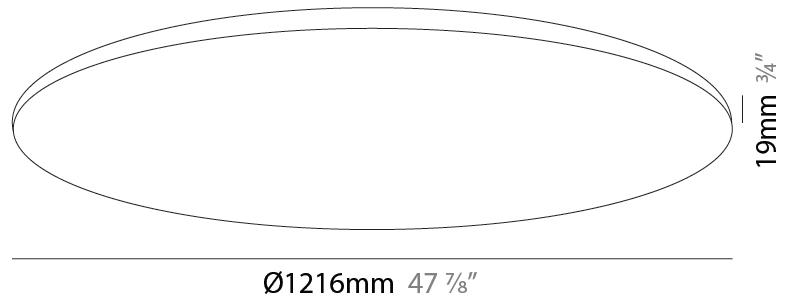

PEGASO SURFACE

A52031- -

base number   Color   Finish
Temperature   Options

1. To build a product code in our configurator select the specify button on the base model # product page
2. To build a manual product code on this datasheet choose from the options listed below in blue font and add the suffix to the base model #

GENERAL

Series: Pegaso
Brand: Ivela
Division: Architectural
Mounting Type: Surface
Mounting Location: Wall / Ceiling
Subcategory: Panels

PHYSICAL

Shape: Round
Diameter (mm): 1216
Diameter (in): 47 ⁷/₈
Height (mm): 19
Height (in): 3/4
Light Distribution: Direct
Diffuser: PMMA - Opal
Fixture Finish: WHI / BLK / GLD
Fixture Material: Aluminum

ELECTRICAL

Lamp Type: LED
Input Wattage (W): 76
Dimming: Tri-Mode (Non-Dimming and Phase Dimming (120Vac only) and 0-10V Dimming)
Driver Included: No
Driver Location: Remote
Driver Type: Constant Voltage - Universal
Driver Class: Class 2
Housing: ENCP 5 (ERP) ENCP 8 (SC Power)
Input Voltage (V): 120 - 277
Output Voltage (V): 24

LED

Color Temperature (°K): 2700 / 3000 / 4000
Max. Delivered Lumen (lm): 4560 / 4750 / 5035
Nominal Lumen (lm): 9120 / 9500 / 10070
CRI: >93 CRI
Lamp Life (hrs): 50000

OPTICAL

RATINGS AND CERTIFICATIONS

Certified By: CSA Certified to UL and CSA Standards
IP rating: IP20

PROJECT	_____
TYPE	_____
SPECIFIER	_____
QUANTITY	_____
DATE	_____