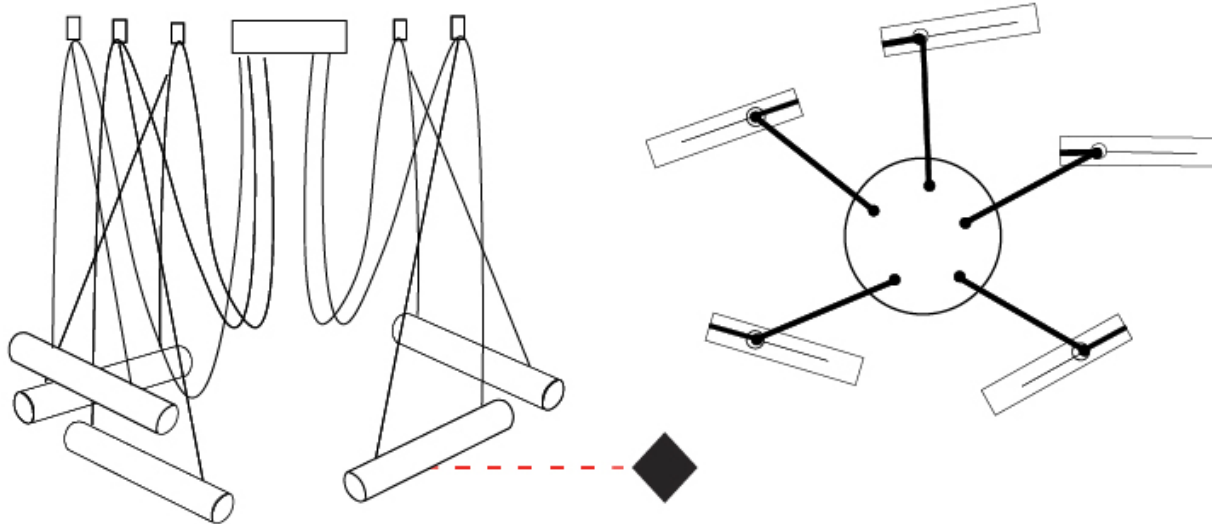

PEPO SUSPENSION

D111021-

PROJECT	_____
TYPE	_____
SPECIFIER	_____
QUANTITY	_____
DATE	_____

D