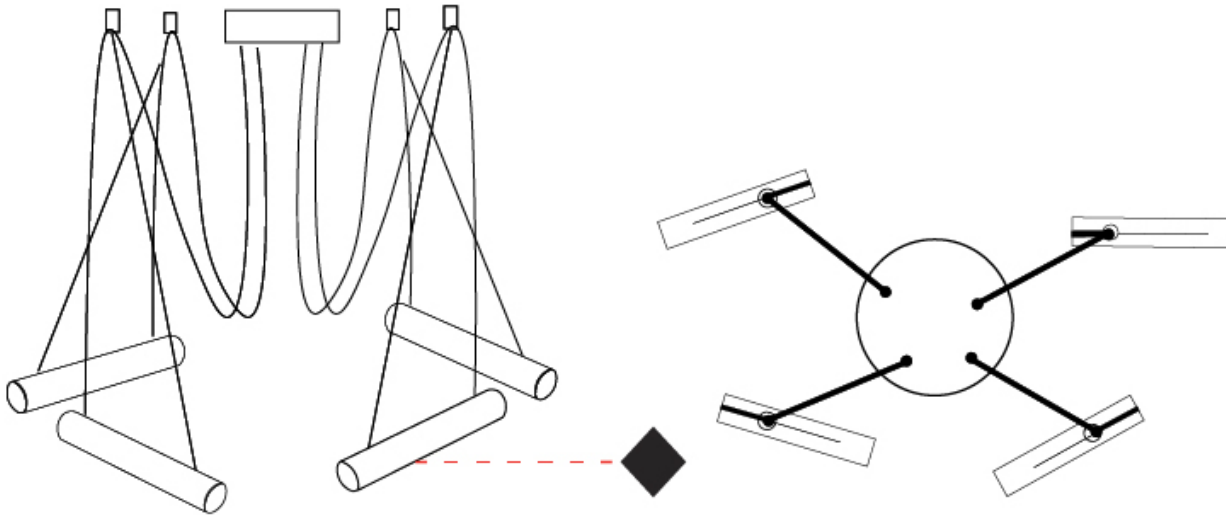

PEPO SUSPENSION

D111020-

PROJECT
TYPE
SPECIFIER
QUANTITY
DATE

D