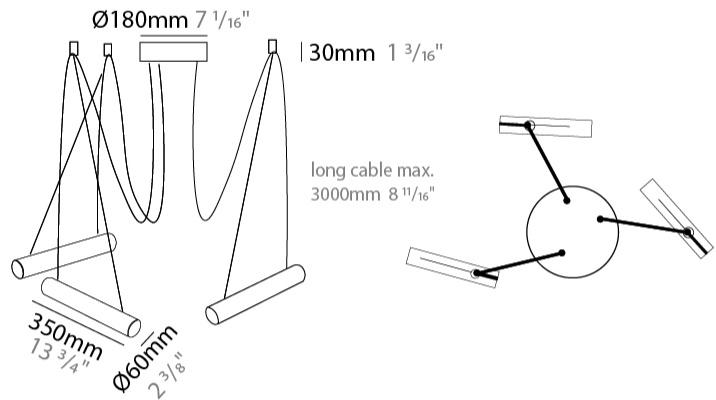

PEPO SUSPENSION

D111019-

base number   Finish
(Diamond)

1. To build a product code in our configurator select the specify button on the base model # product page
2. To build a manual product code on this datasheet choose from the options listed below in blue font and add the suffix to the base model #

GENERAL

Series: Pepo _____
Brand: Ole _____
Division: Design _____
Mounting Type: Suspension _____
Mounting Location: Ceiling _____
Subcategory: Pendant _____

PHYSICAL

Shape: Cylinder _____
Length (mm): 350 _____
Length (in): 13 3/4 _____
Height (mm): 60 _____
Height (in): 2 3/8 _____
Max. Overall Height (mm): 3060 _____
Max. Overall Height (in): 120 1/2 _____
Light Distribution: Direct _____
Weight (kg): 4.2 _____
Weight (lbs): 9.26 _____
Fixture Finish: WHI / MBK _____
Fixture Material: Metal _____
Cable Details: 3000mm Cable _____

ELECTRICAL

Number of Lamps: 3 _____
Lamp Type: LED Retrofit _____
Lamp Shape: MR16 _____
Bulb Included: Bulb Not Included _____
Max. Wattage Per Lamp (W): 7 _____
Lamp Base: GU10 _____
Input Voltage (V): 120 _____

LED

OPTICAL

Adjustability: Tilting and rotating _____

RATINGS AND CERTIFICATIONS

Certified By: Certified for North American Standards _____
IP rating: IP20 _____