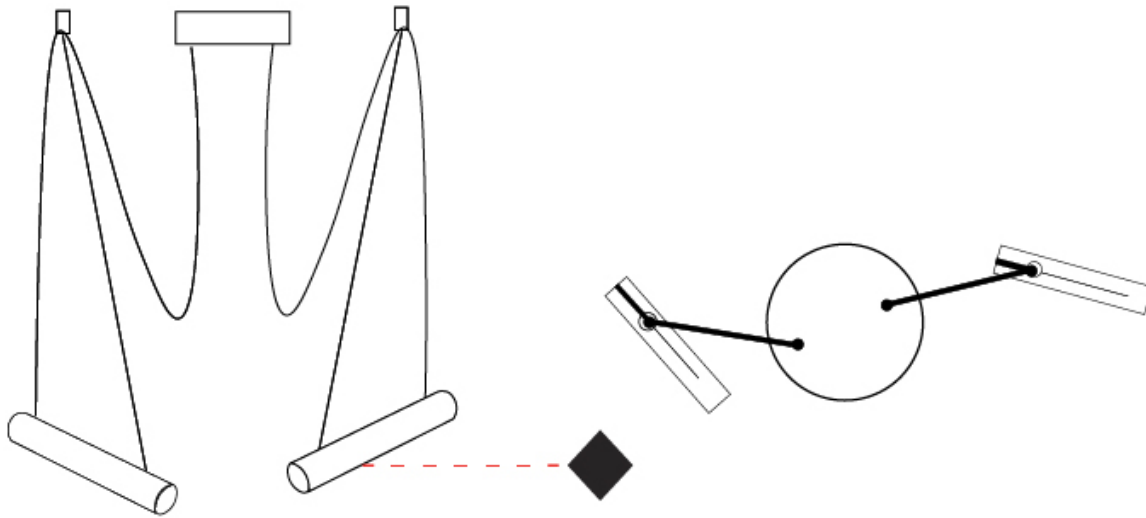

PEPO SUSPENSION

D111017-

PROJECT
TYPE
SPECIFIER
QUANTITY
DATE

D