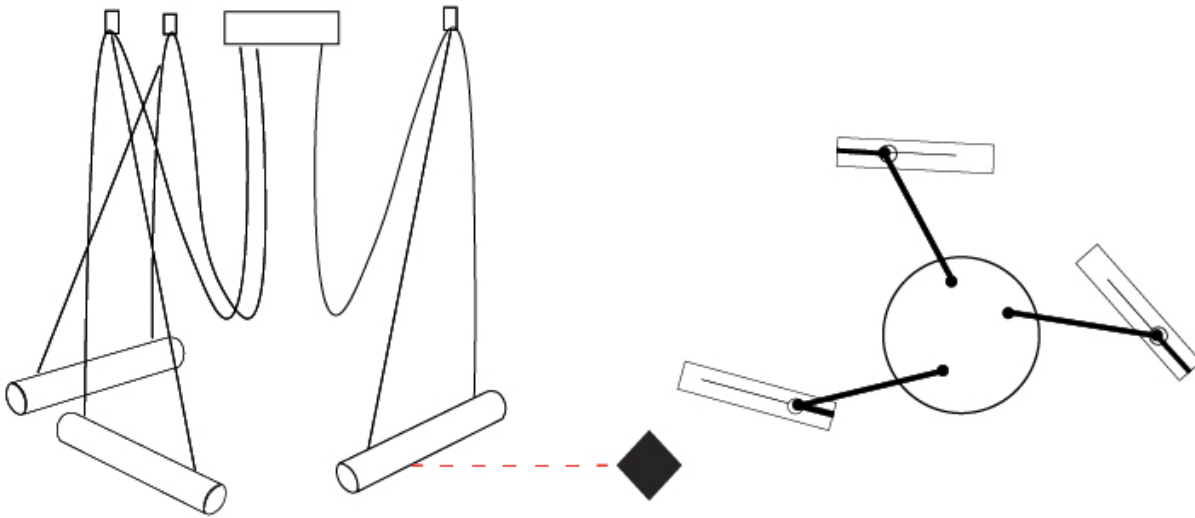

PEPO SUSPENSION

D111019-

PROJECT
TYPE
SPECIFIER
QUANTITY
DATE

D