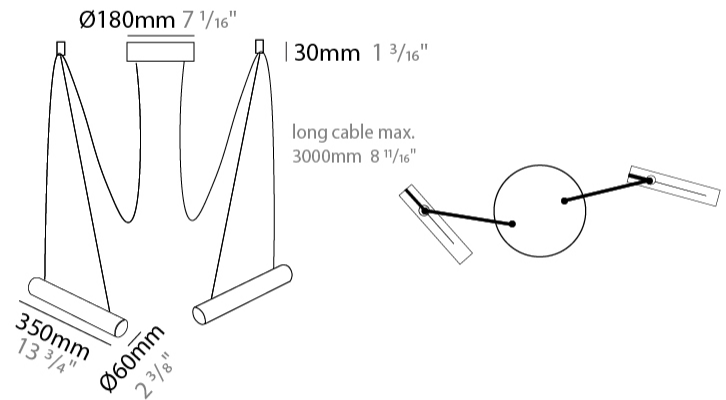

PEPO SUSPENSION

D111017-

base number _____
Finish (Diamond)

1. To build a product code in our configurator select the specify button on the base model # product page
2. To build a manual product code on this datasheet choose from the options listed below in blue font and add the suffix to the base model #

GENERAL

Series: Pepo _____
Brand: Ole _____
Division: Design _____
Mounting Type: Suspension _____
Mounting Location: Ceiling _____
Subcategory: Pendant _____

PHYSICAL

Shape: Cylinder _____
Length (mm): 350 _____
Length (in): 13 3/4 _____
Width (mm): 60 _____
Width (in): 2 3/8 _____
Height (mm): 60 _____
Height (in): 2 3/8 _____
Max. Overall Height (mm): 3060 _____
Max. Overall Height (in): 120 1/2 _____
Light Distribution: Direct _____
Weight (kg): 3.6 _____
Weight (lbs): 7.94 _____
Fixture Finish: WHI / MBK _____
Fixture Material: Metal _____
Cable Details: 3000mm Cable _____

ELECTRICAL

Number of Lamps: 2 _____
Lamp Type: LED Retrofit _____
Lamp Shape: MR16 _____
Bulb Included: Bulb Not Included _____
Max. Wattage Per Lamp (W): 7 _____
Lamp Base: GU10 _____
Input Voltage (V): 120 _____

LED

OPTICAL

Adjustability: Tilting and rotating _____

RATINGS AND CERTIFICATIONS

Certified By: Certified for North American Standards _____
IP rating: IP20 _____