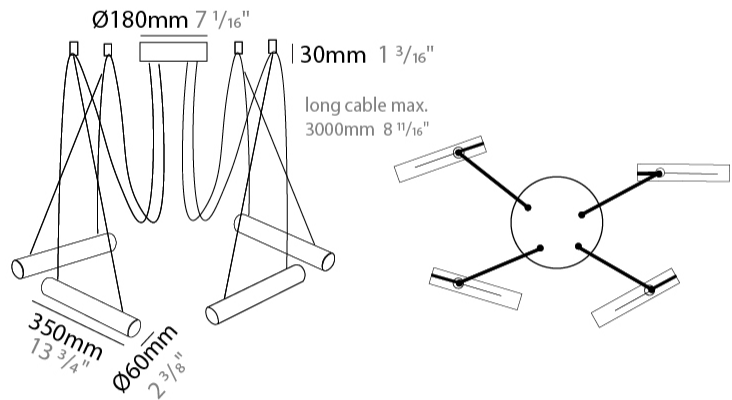

PROJECT _____
TYPE _____
SPECIFIER _____
QUANTITY _____
DATE _____

PEPO SUSPENSION

D111020-

base number   Finish (Diamond)

1. To build a product code in our configurator select the specify button on the base model # product page
2. To build a manual product code on this datasheet choose from the options listed below in blue font and add the suffix to the base model #

GENERAL

Series: Pepo _____
Brand: Ole _____
Division: Design _____
Mounting Type: Suspension _____
Mounting Location: Ceiling _____
Subcategory: Pendant _____

PHYSICAL

Shape: Cylinder _____
Length (mm): 350 _____
Length (in): 13 3/4 _____
Height (mm): 60 _____
Height (in): 2 3/8 _____
Max. Overall Height (mm): 3060 _____
Max. Overall Height (in): 120 1/2 _____
Light Distribution: Direct _____
Weight (kg): 4.8 _____
Weight (lbs): 10.58 _____
Fixture Finish: WHI / MBK _____
Fixture Material: Metal _____
Cable Details: 3000mm Cable _____

ELECTRICAL

Number of Lamps: 4 _____
Lamp Type: LED Retrofit _____
Lamp Shape: MR16 _____
Bulb Included: Bulb Not Included _____
Max. Wattage Per Lamp (W): 7 _____
Lamp Base: GU10 _____
Input Voltage (V): 120 _____

LED

OPTICAL

Adjustability: Tilting and rotating _____

RATINGS AND CERTIFICATIONS

Certified By: Certified for North American Standards _____
IP rating: IP20 _____