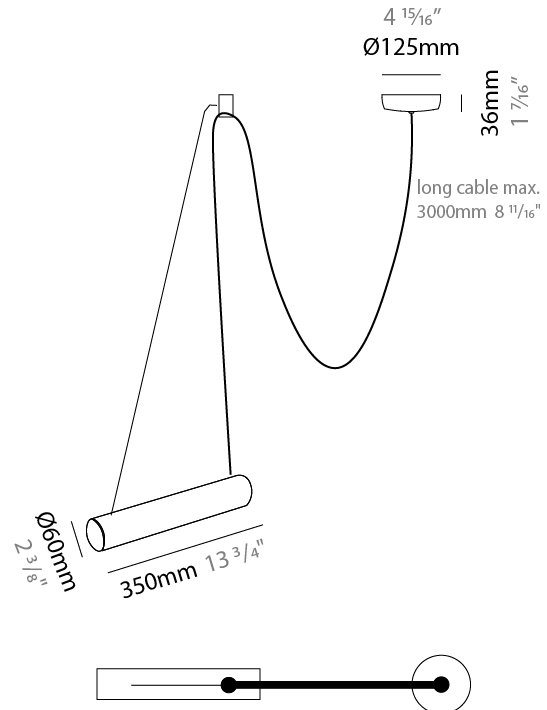

PEPO SUSPENSION

D111016-

base number _____
Finish (Diamond)

1. To build a product code in our configurator select the specify button on the base model # product page
2. To build a manual product code on this datasheet choose from the options listed below in blue font and add the suffix to the base model #

GENERAL

Series: Pepo _____
Brand: Ole _____
Division: Design _____
Mounting Type: Suspension _____
Mounting Location: Ceiling _____
Subcategory: Pendant _____

PHYSICAL

Shape: Cylinder _____
Length (mm): 350 _____
Length (in): 13 3/4 _____
Width (mm): 60 _____
Width (in): 2 3/8 _____
Height (mm): 60 _____
Height (in): 2 3/8 _____
Max. Overall Height (mm): 3060 _____
Max. Overall Height (in): 120 1/2 _____
Light Distribution: Direct _____
Weight (kg): 2 _____
Weight (lbs): 4.41 _____
Fixture Finish: WHI / MBK _____
Fixture Material: Metal _____
Cable Details: 3000mm Cable _____

ELECTRICAL

Number of Lamps: 1 _____
Lamp Type: LED Retrofit _____
Lamp Shape: MR16 _____
Bulb Included: Bulb Not Included _____
Max. Wattage Per Lamp (W): 7 _____
Lamp Base: GU10 _____
Input Voltage (V): 120 _____

LED

OPTICAL

Adjustability: Tilting and rotating _____

RATINGS AND CERTIFICATIONS

Certified By: Certified for North American Standards _____
IP rating: IP20 _____