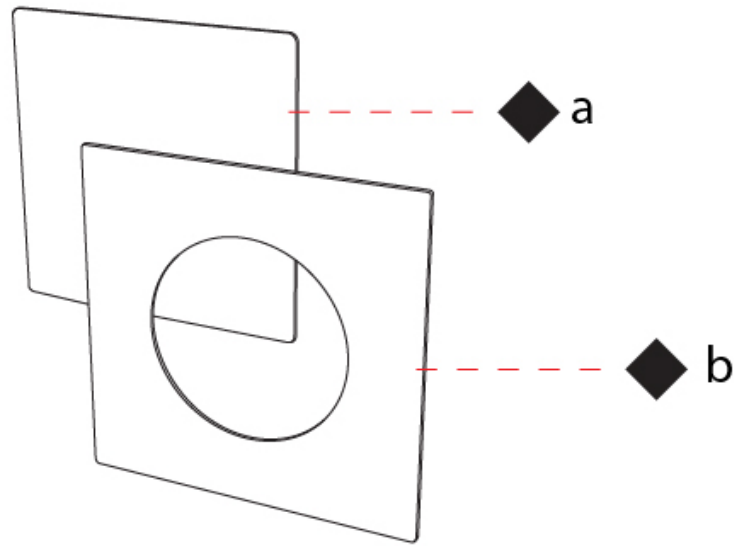

D43058-

PROJECT

TYPE

SPECIFIER

QUANTITY

DATE

D