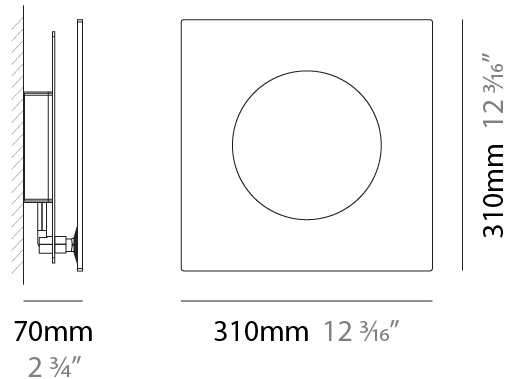

PETRA SURFACE

D43059- -

base number
Color   Finish
Temperature   Options

PROJECT
TYPE
SPECIFIER
QUANTITY
DATE

1. To build a product code in our configurator select the specify button on the base model # product page
2. To build a manual product code on this datasheet choose from the options listed below in blue font and add the suffix to the base model #

GENERAL

Series: Petra
Brand: Icone
Division: Design
Mounting Type: Surface
Mounting Location: Wall
Subcategory: Ambient

PHYSICAL

Shape: Square
Length (mm): 310
Length (in): 12 ³/₁₆
Width (mm): 70
Width (in): 2 ³/₄
Height (mm): 310
Height (in): 12 ³/₁₆
Light Distribution: Indirect
Fixture Finish: [ECO_SBR](#) / [ECO_WH1](#) / [ECR_BLK](#) / [ECR_SAL](#) / [ECR_SBR](#) / [EGL_BLK](#) / [EGL_RUS](#) / [EGL_WH1](#) / [ESI_SBR](#) / [SLA_SAL](#) / [WH1_RUS](#) / [WH1_SAL](#) / [WH1_WH1](#)
Fixture Material: Aluminum

ELECTRICAL

Lamp Type: LED
Input Wattage (W): 28
Total Output Wattage (W): 25.2
Dimming: Non-Dimmable / 0-10V Dimming
Driver Included: Yes
Driver Location: Integrated
Driver Type: Constant Current - 120-277Vac
Driver Class: Class 2
Input Voltage (V): 120
Constant Current (mA): 700

LED

Color Temperature (°K): [2700](#) / [3000](#)
Nominal Lumen (lm): 3697
CRI: >90 CRI
Lamp Life (hrs): 50000

OPTICAL

RATINGS AND CERTIFICATIONS

Certified By: Certified for North American Standards
IP rating: IP20