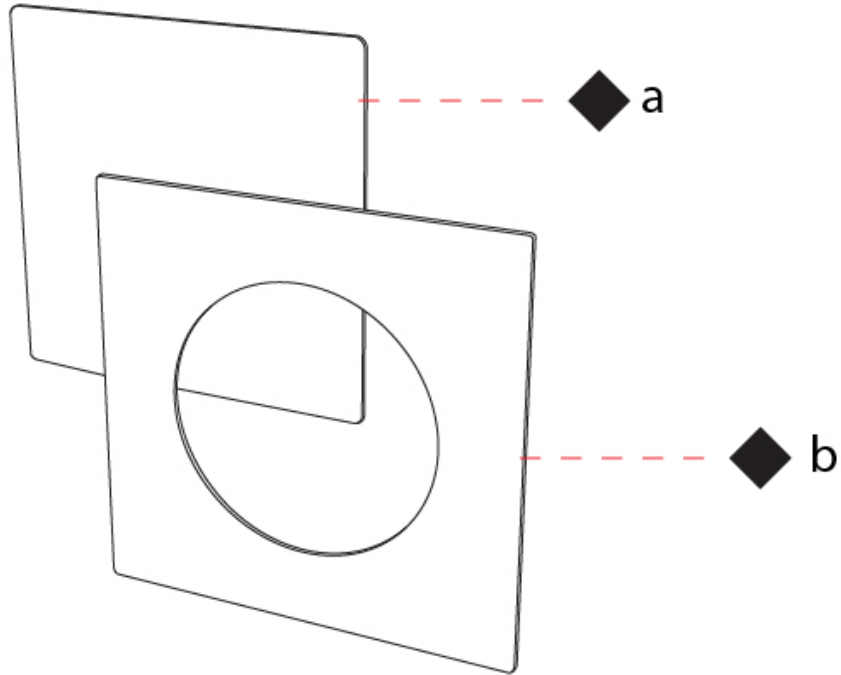

D43059-

PROJECT	_____
TYPE	_____
SPECIFIER	_____
QUANTITY	_____
DATE	_____

D