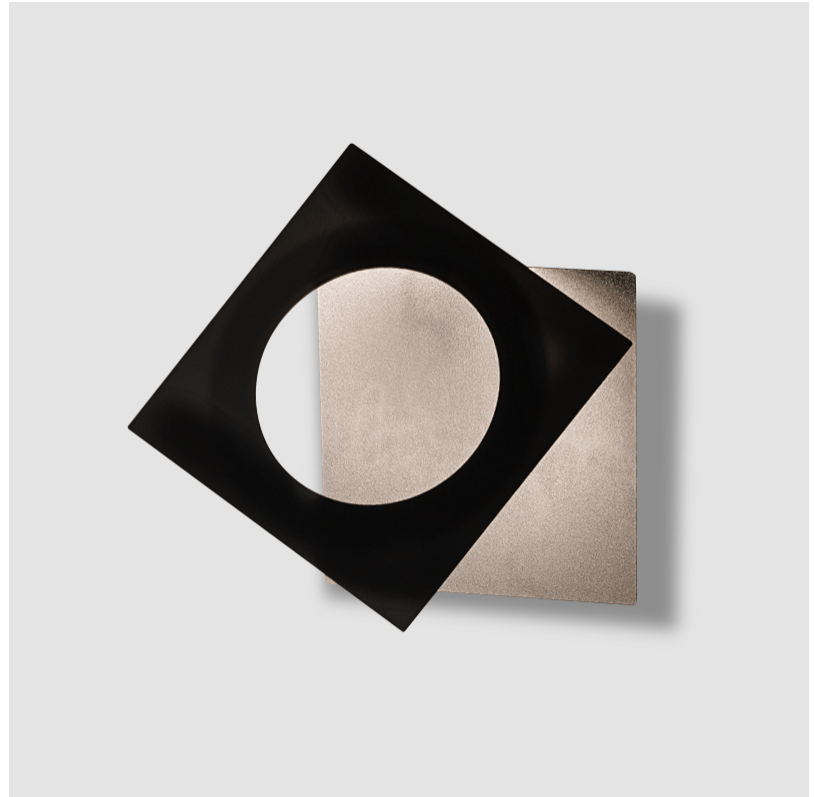

PETRA SURFACE

D43059- -

base number
Color   Finish
Temperature   Options

PROJECT
TYPE
SPECIFIER
QUANTITY
DATE

1. To build a product code in our configurator select the specify button on the base model # product page
2. To build a manual product code on this datasheet choose from the options listed below in blue font and add the suffix to the base model #

GENERAL

Series: Petra
Brand: Icone
Division: Design
Mounting Type: Surface
Mounting Location: Wall
Subcategory: Ambient

PHYSICAL

Shape: Square
Length (mm): 310
Length (in): 12 ³/₁₆
Width (mm): 70
Width (in): 2 ³/₄
Height (mm): 310
Height (in): 12 ³/₁₆
Light Distribution: Indirect
Fixture Finish: [ECO_SBR](#) / [ECO_WHI](#) / [ECR_BLK](#) / [ECR_SAL](#) / [ECR_SBR](#) / [EGL_BLK](#) / [EGL_RUS](#) / [EGL_WHI](#) / [ESI_SBR](#) / [SLA_SAL](#) / [WHI_RUS](#) / [WHI_SAL](#) / [WHI_WHI](#)
Fixture Material: Aluminum

ELECTRICAL

Lamp Type: LED
Input Wattage (W): 28
Total Output Wattage (W): 25.2
Dimming: Non-Dimmable / 0-10V Dimming
Driver Included: Yes
Driver Location: Integrated
Driver Type: Constant Current - 120-277Vac
Driver Class: Class 2
Input Voltage (V): 120
Constant Current (MA): 700

LED

Color Temperature (°K): 2700 / 3000
Nominal Lumen (lm): 3697
CRI: >90 CRI
Lamp Life (hrs): 50000

OPTICAL

RATINGS AND CERTIFICATIONS

Certified By: Certified for North American Standards
IP rating: IP20