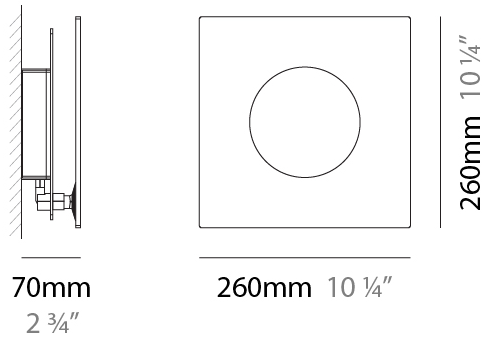

PROJECT
TYPE
SPECIFIER
QUANTITY
DATE

PETRA SURFACE

D43057-

base number
Color   Finish
Temperature   Options

1. To build a product code in our configurator select the specify button on the base model # product page
2. To build a manual product code on this datasheet choose from the options listed below in blue font and add the suffix to the base model #

GENERAL

Series: Petra
Brand: Icone
Division: Design
Mounting Type: Surface
Mounting Location: Wall
Subcategory: Ambient

PHYSICAL

Shape: Square
Length (mm): 260
Length (in): 10 ¼
Width (mm): 70
Width (in): 2 ¾
Height (mm): 260
Height (in): 10 ¼
Light Distribution: Indirect
Fixture Finish: [ECO_SBR](#) / [ECO_WHI](#) / [ECR_BLK](#) / [ECR_SAL](#) / [ECR_SBR](#) / [EGL_BLK](#) / [EGL_RUS](#) / [EGL_WHI](#) / [ESI_SBR](#) / [SLA_SAL](#) / [WHI_RUS](#) / [WHI_SAL](#) / [WHI_WHI](#)
Fixture Material: Aluminum

ELECTRICAL

Lamp Type: LED
Input Wattage (W): 19.7
Total Output Wattage (W): 16.8
Dimming: Non-Dimmable / 0-10V Dimming
Driver Included: Yes
Driver Location: Integrated
Driver Type: Constant Current - Universal
Driver Class: Class 2
Input Voltage (V): 120
Constant Current (MA): 700

LED

Color Temperature (°K): [2700](#) / [3000](#)
Nominal Lumen (lm): 2598
CRI: >90 CRI
Lamp Life (hrs): 50000

OPTICAL

RATINGS AND CERTIFICATIONS

Certified By: Certified for North American Standards
IP rating: IP20