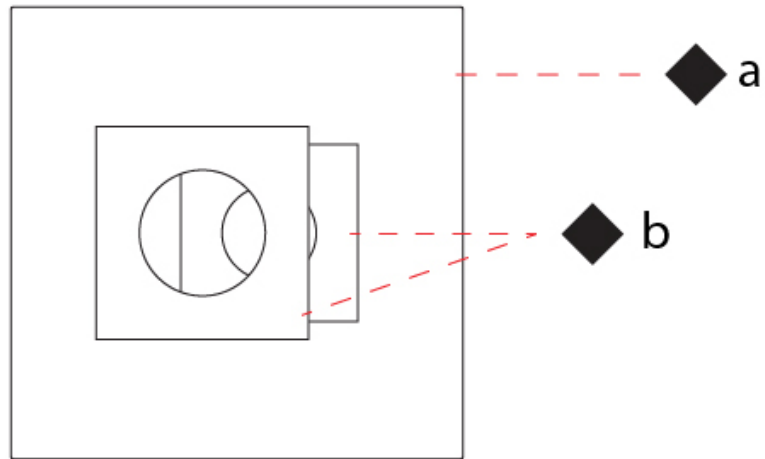

D42074-

PROJECT	_____
TYPE	_____
SPECIFIER	_____
QUANTITY	_____
DATE	_____