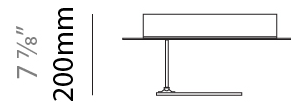

PETRA SURFACE

D42080- -

base number   Color   Finish
Temperature   Options

PROJECT
TYPE
SPECIFIER
QUANTITY
DATE

1. To build a product code in our configurator select the specify button on the base model # product page
2. To build a manual product code on this datasheet choose from the options listed below in blue font and add the suffix to the base model #

GENERAL

Series: Petra
Brand: Icone
Division: Design
Mounting Type: Surface
Mounting Location: Ceiling
Subcategory: Ambient

PHYSICAL

Shape: Square
Length (mm): 430
Length (in): 16 ¹⁵/₁₆
Width (mm): 430
Width (in): 16 ¹⁵/₁₆
Height (mm): 200
Height (in): 7 ⁷/₈
Light Distribution: Indirect
Fixture Finish: [ECO_SBR](#) / [ECO_WHI](#) / [ECR_BLK](#) / [ECR_SAL](#) / [ECR_SBR](#) / [EGL_BLK](#) / [EGL_RUS](#) / [EGL_WHI](#) / [ESI_SBR](#) / [SLA_SAL](#) / [WHI_RUS](#) / [WHI_SAL](#) / [WHI_WHI](#)
Fixture Material: Aluminum

ELECTRICAL

Lamp Type: LED
Input Wattage (W): 16
Total Output Wattage (W): 13.5
Dimming: Non-Dimmable / 0-10V Dimming
Driver Included: Yes
Driver Location: Integrated
Driver Type: Constant Current - 120Vac
Driver Class: Class 2
Input Voltage (V): 120
Constant Current (MA): 700

LED

Color Temperature (°K): 2700 / 3000
Nominal Lumen (lm): 2100
CRI: >90 CRI
Lamp Life (hrs): 50000

OPTICAL

RATINGS AND CERTIFICATIONS

Certified By: Certified for North American Standards
IP rating: IP20

430mm 16 ¹⁵/₁₆"