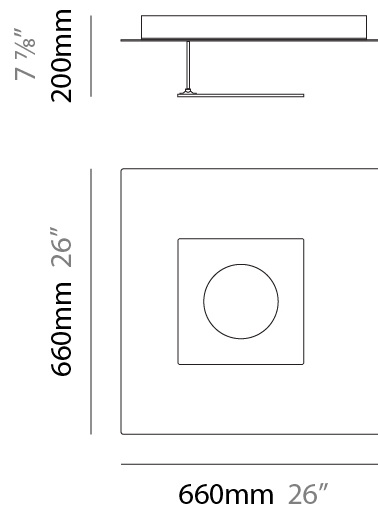

PETRA SURFACE

D42078- -

base number
Color   Finish
Temperature   Options

PROJECT
TYPE
SPECIFIER
QUANTITY
DATE

1. To build a product code in our configurator select the specify button on the base model # product page
2. To build a manual product code on this datasheet choose from the options listed below in blue font and add the suffix to the base model #

GENERAL

Series: Petra
Brand: Icone
Division: Design
Mounting Type: Surface
Mounting Location: Ceiling
Subcategory: Ambient

PHYSICAL

Shape: Square
Length (mm): 660
Length (in): 26
Width (mm): 660
Width (in): 26
Height (mm): 200
Height (in): 7 7/8
Light Distribution: Indirect
Fixture Finish: [ECO_SBR](#) / [ECO_WHI](#) / [ECR_BLK](#) / [ECR_SAL](#) / [ECR_SBR](#) / [EGL_BLK](#) / [EGL_RUS](#) / [EGL_WHI](#) / [ESI_SBR](#) / [SLA_SAL](#) / [WHI_RUS](#) / [WHI_SAL](#) / [WHI_WHI](#)
Fixture Material: Aluminum

ELECTRICAL

Lamp Type: LED
Input Wattage (W): 28
Total Output Wattage (W): 25.2
Dimming: Non-Dimmable / 0-10V Dimming
Driver Included: Yes
Driver Location: Integrated
Driver Type: Constant Current - 120-277Vac
Driver Class: Class 2
Input Voltage (V): 120
Constant Current (MA): 700

LED

Color Temperature (°K): [2700](#) / [3000](#)
Nominal Lumen (lm): 3697
CRI: >90 CRI
Lamp Life (hrs): 50000

OPTICAL

RATINGS AND CERTIFICATIONS

Certified By: Certified for North American Standards
IP rating: IP20