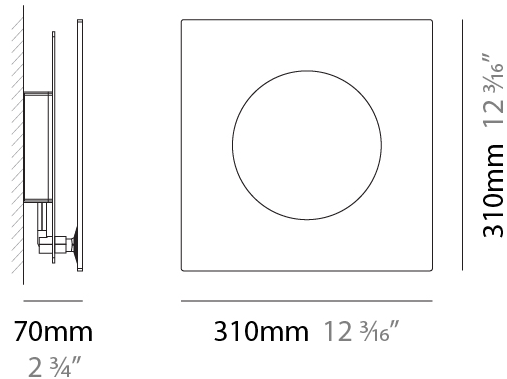

PETRA SURFACE

D43059- -

base number
Color   Finish
Temperature   Options

PROJECT
TYPE
SPECIFIER
QUANTITY
DATE

1. To build a product code in our configurator select the specify button on the base model # product page
2. To build a manual product code on this datasheet choose from the options listed below in blue font and add the suffix to the base model #

GENERAL

Series: Petra
Brand: Icone
Division: Design
Mounting Type: Surface
Mounting Location: Wall
Subcategory: Ambient

PHYSICAL

Shape: Square
Length (mm): 310
Length (in): 12 ³/₁₆
Width (mm): 70
Width (in): 2 ³/₄
Height (mm): 310
Height (in): 12 ³/₁₆
Light Distribution: Indirect
Fixture Finish: [ECO_SBR](#) / [ECO_WHI](#) / [ECR_BLK](#) / [ECR_SAL](#) / [ECR_SBR](#) / [EGL_BLK](#) / [EGL_RUS](#) / [EGL_WHI](#) / [ESI_SBR](#) / [SLA_SAL](#) / [WHI_RUS](#) / [WHI_SAL](#) / [WHI_WHI](#)
Fixture Material: Aluminum

ELECTRICAL

Lamp Type: LED
Input Wattage (W): 28
Total Output Wattage (W): 25.2
Dimming: Non-Dimmable / 0-10V Dimming
Driver Included: Yes
Driver Location: Integrated
Driver Type: Constant Current - 120-277Vac
Driver Class: Class 2
Input Voltage (V): 120
Constant Current (MA): 700

LED

Color Temperature (°K): 2700 / 3000
Nominal Lumen (lm): 3697
CRI: >90 CRI
Lamp Life (hrs): 50000

OPTICAL

RATINGS AND CERTIFICATIONS

Certified By: Certified for North American Standards
IP rating: IP20