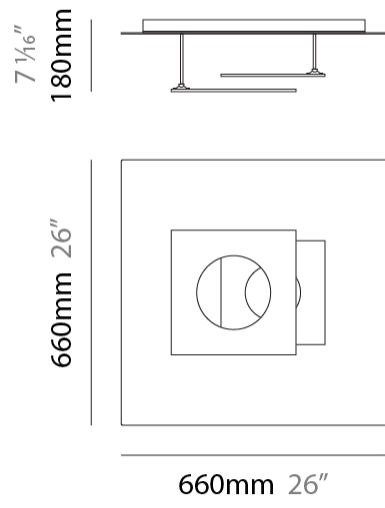

PETRA SURFACE

D42074-

base number
Color   Finish
Temperature   Options

PROJECT _____
TYPE _____
SPECIFIER _____
QUANTITY _____
DATE _____

1. To build a product code in our configurator select the specify button on the base model # product page
2. To build a manual product code on this datasheet choose from the options listed below in blue font and add the suffix to the base model #

GENERAL

Series: Petra
Brand: Icone
Division: Design
Mounting Type: Surface
Mounting Location: Ceiling
Subcategory: Ambient

PHYSICAL

Shape: Square
Length (mm): 660
Length (in): 26
Width (mm): 660
Width (in): 26
Height (mm): 180
Height (in): 7 ¹/₁₆
Light Distribution: Indirect
Fixture Finish: ECO_SBR / ECO_WHI / ECR_BLK / ECR_SAL / ECR_SBR / EGL_BLK / EGL_RUS / EGL_WHI / ESI_SBR / SLA_SAL / WHI_RUS / WHI_SAL / WHI_WHI
Fixture Material: Aluminum

ELECTRICAL

Lamp Type: LED
Input Wattage (W): 48
Total Output Wattage (W): 42
Dimming: Non-Dimmable / 0-10V Dimming
Driver Included: Yes
Driver Location: Integrated
Driver Type: Constant Current - Universal
Driver Class: Class 2
Input Voltage (V): 120
Constant Current (MA): 700

LED

Color Temperature (°K): 2700 / 3000
Nominal Lumen (lm): 6295
CRI: >90 CRI
Lamp Life (hrs): 50000

OPTICAL

RATINGS AND CERTIFICATIONS

Certified By: Certified for North American Standards
IP rating: IP20