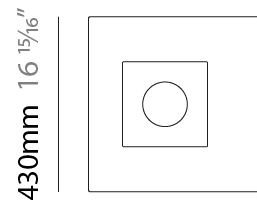

PETRA SURFACE

D42080- -

base number   Color   Finish
Temperature   Options

PROJECT
TYPE
SPECIFIER
QUANTITY
DATE

1. To build a product code in our configurator select the specify button on the base model # product page
2. To build a manual product code on this datasheet choose from the options listed below in blue font and add the suffix to the base model #

GENERAL

Series: Petra
Brand: Icone
Division: Design
Mounting Type: Surface
Mounting Location: Ceiling
Subcategory: Ambient

PHYSICAL

Shape: Square
Length (mm): 430
Length (in): 16 ¹⁵/₁₆
Width (mm): 430
Width (in): 16 ¹⁵/₁₆
Height (mm): 200
Height (in): 7 ⁷/₈
Light Distribution: Indirect
Fixture Finish: [ECO_SBR](#) / [ECO_WHI](#) / [ECR_BLK](#) / [ECR_SAL](#) / [ECR_SBR](#) / [EGL_BLK](#) / [EGL_RUS](#) / [EGL_WHI](#) / [ESI_SBR](#) / [SLA_SAL](#) / [WHI_RUS](#) / [WHI_SAL](#) / [WHI_WHI](#)
Fixture Material: Aluminum

ELECTRICAL

Lamp Type: LED
Input Wattage (W): 16
Total Output Wattage (W): 13.5
Dimming: Non-Dimmable / 0-10V Dimming
Driver Included: Yes
Driver Location: Integrated
Driver Type: Constant Current - 120Vac
Driver Class: Class 2
Input Voltage (V): 120
Constant Current (MA): 700

LED

Color Temperature (°K): 2700 / 3000
Nominal Lumen (lm): 2100
CRI: >90 CRI
Lamp Life (hrs): 50000

OPTICAL

RATINGS AND CERTIFICATIONS

Certified By: Certified for North American Standards
IP rating: IP20

430mm 16 ¹⁵/₁₆"