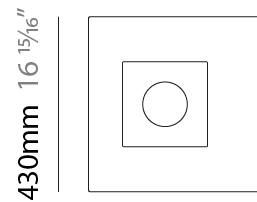

PETRA SURFACE

D42080- -

base number   Color   Finish
Temperature   Options

PROJECT
TYPE
SPECIFIER
QUANTITY
DATE

1. To build a product code in our configurator select the specify button on the base model # product page
2. To build a manual product code on this datasheet choose from the options listed below in blue font and add the suffix to the base model #

GENERAL

Series: Petra
Brand: Icone
Division: Design
Mounting Type: Surface
Mounting Location: Ceiling
Subcategory: Ambient

PHYSICAL

Shape: Square
Length (mm): 430
Length (in): 16 ¹⁵/₁₆
Width (mm): 430
Width (in): 16 ¹⁵/₁₆
Height (mm): 200
Height (in): 7 ⁷/₈
Light Distribution: Indirect
Fixture Finish: [ECO_SBR](#) / [ECO_WHI](#) / [ECR_BLK](#) / [ECR_SAL](#) / [ECR_SBR](#) / [EGL_BLK](#) / [EGL_RUS](#) / [EGL_WHI](#) / [ESI_SBR](#) / [SLA_SAL](#) / [WHI_RUS](#) / [WHI_SAL](#) / [WHI_WHI](#)
Fixture Material: Aluminum

ELECTRICAL

Lamp Type: LED
Input Wattage (W): 16
Total Output Wattage (W): 13.5
Dimming: Non-Dimmable / 0-10V Dimming
Driver Included: Yes
Driver Location: Integrated
Driver Type: Constant Current - 120Vac
Driver Class: Class 2
Input Voltage (V): 120
Constant Current (MA): 700

LED

Color Temperature (°K): 2700 / 3000
Nominal Lumen (lm): 2100
CRI: >90 CRI
Lamp Life (hrs): 50000

OPTICAL

RATINGS AND CERTIFICATIONS

Certified By: Certified for North American Standards
IP rating: IP20

430mm 16 ¹⁵/₁₆"