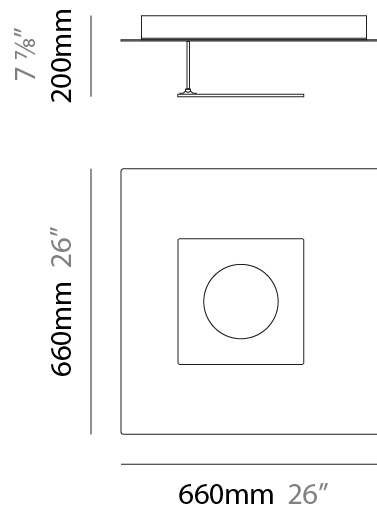

PETRA SURFACE

D42078- -

base number
Color   Finish
Temperature   Options

PROJECT _____
TYPE _____
SPECIFIER _____
QUANTITY _____
DATE _____

1. To build a product code in our configurator select the specify button on the base model # product page
2. To build a manual product code on this datasheet choose from the options listed below in blue font and add the suffix to the base model #

GENERAL

Series: Petra
Brand: Icone
Division: Design
Mounting Type: Surface
Mounting Location: Ceiling
Subcategory: Ambient

PHYSICAL

Shape: Square
Length (mm): 660
Length (in): 26
Width (mm): 660
Width (in): 26
Height (mm): 200
Height (in): 7 7/8
Light Distribution: Indirect
Fixture Finish: [ECO_SBR](#) / [ECO_WHI](#) / [ECR_BLK](#) / [ECR_SAL](#) / [ECR_SBR](#) / [EGL_BLK](#) / [EGL_RUS](#) / [EGL_WHI](#) / [ESI_SBR](#) / [SLA_SAL](#) / [WHI_RUS](#) / [WHI_SAL](#) / [WHI_WHI](#)
Fixture Material: Aluminum

ELECTRICAL

Lamp Type: LED
Input Wattage (W): 28
Total Output Wattage (W): 25.2
Dimming: Non-Dimmable / 0-10V Dimming
Driver Included: Yes
Driver Location: Integrated
Driver Type: Constant Current - 120-277Vac
Driver Class: Class 2
Input Voltage (V): 120
Constant Current (MA): 700

LED

Color Temperature (°K): [2700](#) / [3000](#)
Nominal Lumen (lm): 3697
CRI: >90 CRI
Lamp Life (hrs): 50000

OPTICAL

RATINGS AND CERTIFICATIONS

Certified By: Certified for North American Standards
IP rating: IP20