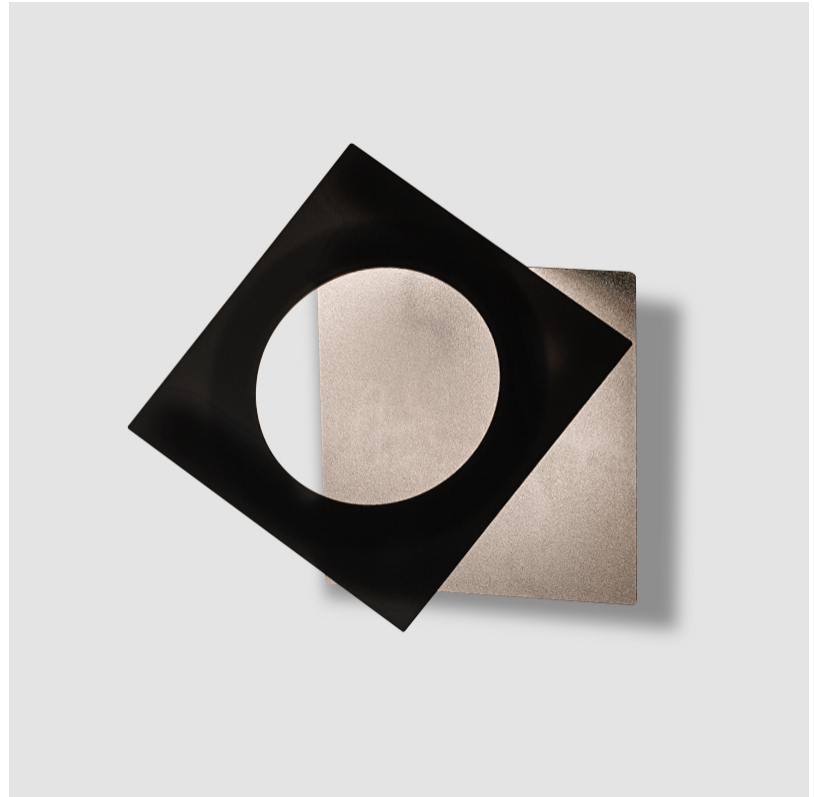

PETRA SURFACE

D43059- -

base number
Color   Finish
Temperature   Options

PROJECT
TYPE
SPECIFIER
QUANTITY
DATE

1. To build a product code in our configurator select the specify button on the base model # product page
2. To build a manual product code on this datasheet choose from the options listed below in blue font and add the suffix to the base model #

GENERAL

Series: Petra
Brand: Icone
Division: Design
Mounting Type: Surface
Mounting Location: Wall
Subcategory: Ambient

PHYSICAL

Shape: Square
Length (mm): 310
Length (in): 12 ³/₁₆
Width (mm): 70
Width (in): 2 ³/₄
Height (mm): 310
Height (in): 12 ³/₁₆
Light Distribution: Indirect
Fixture Finish: [ECO_SBR](#) / [ECO_WH1](#) / [ECR_BLK](#) / [ECR_SAL](#) / [ECR_SBR](#) / [EGL_BLK](#) / [EGL_RUS](#) / [EGL_WH1](#) / [ESI_SBR](#) / [SLA_SAL](#) / [WH1_RUS](#) / [WH1_SAL](#) / [WH1_WH1](#)
Fixture Material: Aluminum

ELECTRICAL

Lamp Type: LED
Input Wattage (W): 28
Total Output Wattage (W): 25.2
Dimming: Non-Dimmable / 0-10V Dimming
Driver Included: Yes
Driver Location: Integrated
Driver Type: Constant Current - 120-277Vac
Driver Class: Class 2
Input Voltage (V): 120
Constant Current (MA): 700

LED

Color Temperature (°K): [2700](#) / [3000](#)
Nominal Lumen (lm): 3697
CRI: >90 CRI
Lamp Life (hrs): 50000

OPTICAL

RATINGS AND CERTIFICATIONS

Certified By: Certified for North American Standards
IP rating: IP20