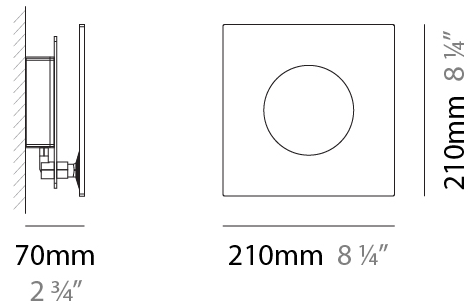

PETRA SURFACE

D43058-

base number   Color   Finish
Temperature   Options

1. To build a product code in our configurator select the specify button on the base model # product page
2. To build a manual product code on this datasheet choose from the options listed below in blue font and add the suffix to the base model #

GENERAL

Series: Petra
Brand: Icone
Division: Design
Mounting Type: Surface
Mounting Location: Wall
Subcategory: Ambient

PHYSICAL

Shape: Square
Length (mm): 210
Length (in): 8 ¼
Width (mm): 70
Width (in): 2 ¾
Height (mm): 210
Height (in): 8 ¼
Light Distribution: Indirect
Fixture Finish: [ECO_SBR](#) / [ECO_WHI](#) / [ECR_BLK](#) / [ECR_SAL](#) / [ECR_SBR](#) / [EGL_BLK](#) / [EGL_RUS](#) / [EGL_WHI](#) / [ESI_SBR](#) / [SLA_SAL](#) / [WHI_RUS](#) / [WHI_SAL](#) / [WHI_WHI](#)
Fixture Material: Aluminum

ELECTRICAL

Lamp Type: LED
Input Wattage (W): 16
Total Output Wattage (W): 13.5
Dimming: Non-Dimmable / 0-10V Dimming
Driver Included: Yes
Driver Location: Integrated
Driver Type: Constant Current - 120Vac
Driver Class: Class 2
Input Voltage (V): 120
Constant Current (MA): 700

LED

Color Temperature (°K): [2700](#) / [3000](#)
Nominal Lumen (lm): 2598
CRI: >90 CRI
Lamp Life (hrs): 50000

OPTICAL

RATINGS AND CERTIFICATIONS

Certified By: Certified for North American Standards
IP rating: IP20

PROJECT
TYPE
SPECIFIER
QUANTITY
DATE