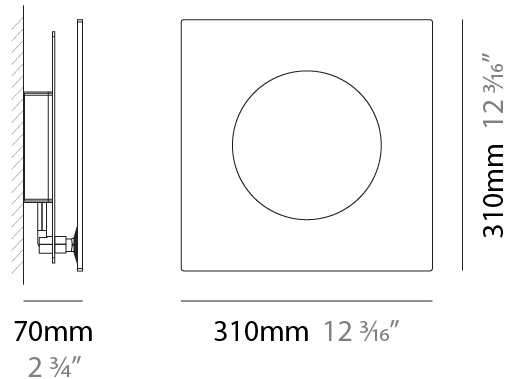

PETRA SURFACE

D43059- -

base number
Color   Finish
Temperature   Options

PROJECT
TYPE
SPECIFIER
QUANTITY
DATE

1. To build a product code in our configurator select the specify button on the base model # product page
2. To build a manual product code on this datasheet choose from the options listed below in blue font and add the suffix to the base model #

GENERAL

Series: Petra
Brand: Icone
Division: Design
Mounting Type: Surface
Mounting Location: Wall
Subcategory: Ambient

PHYSICAL

Shape: Square
Length (mm): 310
Length (in): 12 ³/₁₆
Width (mm): 70
Width (in): 2 ³/₄
Height (mm): 310
Height (in): 12 ³/₁₆
Light Distribution: Indirect
Fixture Finish: [ECO_SBR](#) / [ECO_WH1](#) / [ECR_BLK](#) / [ECR_SAL](#) / [ECR_SBR](#) / [EGL_BLK](#) / [EGL_RUS](#) / [EGL_WH1](#) / [ESI_SBR](#) / [SLA_SAL](#) / [WH1_RUS](#) / [WH1_SAL](#) / [WH1_WH1](#)
Fixture Material: Aluminum

ELECTRICAL

Lamp Type: LED
Input Wattage (W): 28
Total Output Wattage (W): 25.2
Dimming: Non-Dimmable / 0-10V Dimming
Driver Included: Yes
Driver Location: Integrated
Driver Type: Constant Current - 120-277Vac
Driver Class: Class 2
Input Voltage (V): 120
Constant Current (MA): 700

LED

Color Temperature (°K): [2700](#) / [3000](#)
Nominal Lumen (lm): 3697
CRI: >90 CRI
Lamp Life (hrs): 50000

OPTICAL

RATINGS AND CERTIFICATIONS

Certified By: Certified for North American Standards
IP rating: IP20