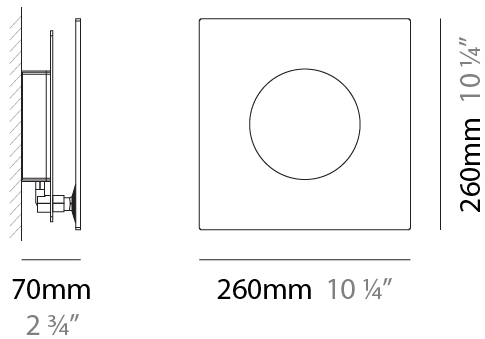

PETRA SURFACE

D43057- -

base number   Color   Finish
Temperature   Options

1. To build a product code in our configurator select the specify button on the base model # product page
2. To build a manual product code on this datasheet choose from the options listed below in blue font and add the suffix to the base model #

GENERAL

Series: Petra
Brand: Icone
Division: Design
Mounting Type: Surface
Mounting Location: Wall
Subcategory: Ambient

PHYSICAL

Shape: Square
Length (mm): 260
Length (in): 10 ¼
Width (mm): 70
Width (in): 2 ¾
Height (mm): 260
Height (in): 10 ¼
Light Distribution: Indirect
Fixture Finish: [ECO_SBR](#) / [ECO_WHI](#) / [ECR_BLK](#) / [ECR_SAL](#) / [ECR_SBR](#) / [EGL_BLK](#) / [EGL_RUS](#) / [EGL_WHI](#) / [ESI_SBR](#) / [SLA_SAL](#) / [WHI_RUS](#) / [WHI_SAL](#) / [WHI_WHI](#)
Fixture Material: Aluminum

ELECTRICAL

Lamp Type: LED
Input Wattage (W): 19.7
Total Output Wattage (W): 16.8
Dimming: Non-Dimmable / 0-10V Dimming
Driver Included: Yes
Driver Location: Integrated
Driver Type: Constant Current - Universal
Driver Class: Class 2
Input Voltage (V): 120
Constant Current (MA): 700

LED

Color Temperature (°K): [2700](#) / [3000](#)
Nominal Lumen (lm): 2598
CRI: >90 CRI
Lamp Life (hrs): 50000

OPTICAL

RATINGS AND CERTIFICATIONS

Certified By: Certified for North American Standards
IP rating: IP20

PROJECT
TYPE
SPECIFIER
QUANTITY
DATE