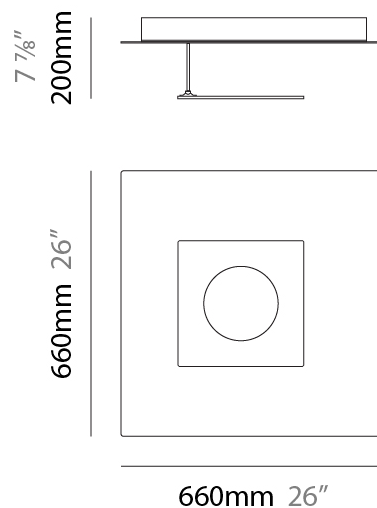

PETRA SURFACE

D42078- -

base number
Color   Finish
Temperature   Options

PROJECT
TYPE
SPECIFIER
QUANTITY
DATE

1. To build a product code in our configurator select the specify button on the base model # product page
2. To build a manual product code on this datasheet choose from the options listed below in blue font and add the suffix to the base model #

GENERAL

Series: Petra
Brand: Icone
Division: Design
Mounting Type: Surface
Mounting Location: Ceiling
Subcategory: Ambient

PHYSICAL

Shape: Square
Length (mm): 660
Length (in): 26
Width (mm): 660
Width (in): 26
Height (mm): 200
Height (in): 7 7/8
Light Distribution: Indirect
Fixture Finish: [ECO_SBR](#) / [ECO_WHI](#) / [ECR_BLK](#) / [ECR_SAL](#) / [ECR_SBR](#) / [EGL_BLK](#) / [EGL_RUS](#) / [EGL_WHI](#) / [ESI_SBR](#) / [SLA_SAL](#) / [WHI_RUS](#) / [WHI_SAL](#) / [WHI_WHI](#)
Fixture Material: Aluminum

ELECTRICAL

Lamp Type: LED
Input Wattage (W): 28
Total Output Wattage (W): 25.2
Dimming: Non-Dimmable / 0-10V Dimming
Driver Included: Yes
Driver Location: Integrated
Driver Type: Constant Current - 120-277Vac
Driver Class: Class 2
Input Voltage (V): 120
Constant Current (MA): 700

LED

Color Temperature (°K): [2700](#) / [3000](#)
Nominal Lumen (lm): 3697
CRI: >90 CRI
Lamp Life (hrs): 50000

OPTICAL

RATINGS AND CERTIFICATIONS

Certified By: Certified for North American Standards
IP rating: IP20