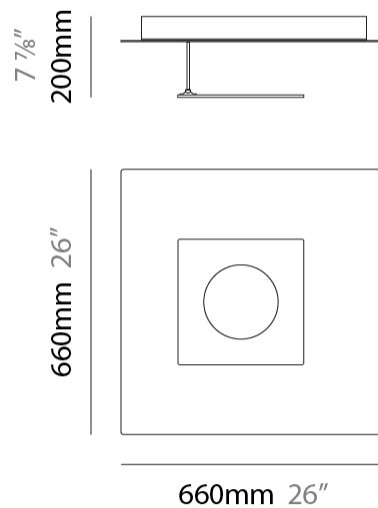

PROJECT
TYPE
SPECIFIER
QUANTITY
DATE

PETRA SURFACE

D42078-

base number
Color   Finish
Temperature   Options

1. To build a product code in our configurator select the specify button on the base model # product page
2. To build a manual product code on this datasheet choose from the options listed below in blue font and add the suffix to the base model #

GENERAL

Series: Petra
Brand: Icone
Division: Design
Mounting Type: Surface
Mounting Location: Ceiling
Subcategory: Ambient

PHYSICAL

Shape: Square
Length (mm): 660
Length (in): 26
Width (mm): 660
Width (in): 26
Height (mm): 200
Height (in): 7 7/8
Light Distribution: Indirect
Fixture Finish: [ECO_SBR](#) / [ECO_WHI](#) / [ECR_BLK](#) / [ECR_SAL](#) / [ECR_SBR](#) / [EGL_BLK](#) / [EGL_RUS](#) / [EGL_WHI](#) / [ESI_SBR](#) / [SLA_SAL](#) / [WHI_RUS](#) / [WHI_SAL](#) / [WHI_WHI](#)
Fixture Material: Aluminum

ELECTRICAL

Lamp Type: LED
Input Wattage (W): 28
Total Output Wattage (W): 25.2
Dimming: Non-Dimmable / 0-10V Dimming
Driver Included: Yes
Driver Location: Integrated
Driver Type: Constant Current - 120-277Vac
Driver Class: Class 2
Input Voltage (V): 120
Constant Current (mA): 700

LED

Color Temperature (°K): [2700](#) / [3000](#)
Nominal Lumen (lm): 3697
CRI: >90 CRI
Lamp Life (hrs): 50000

OPTICAL

RATINGS AND CERTIFICATIONS

Certified By: Certified for North American Standards
IP rating: IP20