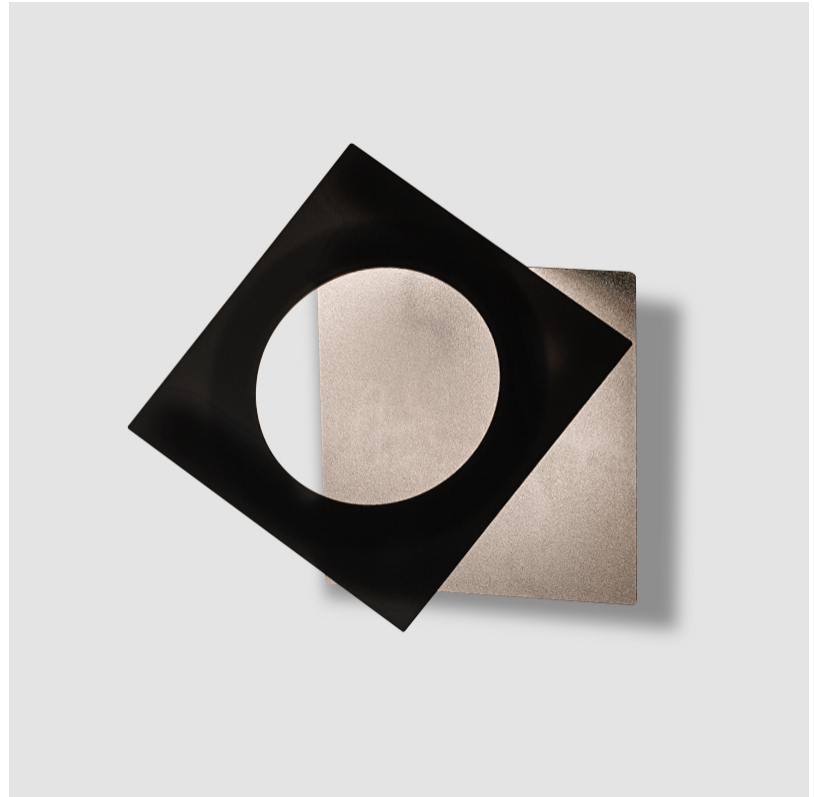

PROJECT	_____
TYPE	_____
SPECIFIER	_____
QUANTITY	_____
DATE	_____

PETRA SURFACE

D43059- -

base number
Color   Finish
Temperature   Options

1. To build a product code in our configurator select the specify button on the base model # product page
2. To build a manual product code on this datasheet choose from the options listed below in blue font and add the suffix to the base model #

GENERAL

Series: Petra
Brand: Icone
Division: Design
Mounting Type: Surface
Mounting Location: Wall
Subcategory: Ambient

PHYSICAL

Shape: Square
Length (mm): 310
Length (in): 12 ³/₁₆
Width (mm): 70
Width (in): 2 ³/₄
Height (mm): 310
Height (in): 12 ³/₁₆
Light Distribution: Indirect
Fixture Finish: [ECO_SBR](#) / [ECO_WH1](#) / [ECR_BLK](#) / [ECR_SAL](#) / [ECR_SBR](#) / [EGL_BLK](#) / [EGL_RUS](#) / [EGL_WH1](#) / [ESI_SBR](#) / [SLA_SAL](#) / [WH1_RUS](#) / [WH1_SAL](#) / [WH1_WH1](#)
Fixture Material: Aluminum

ELECTRICAL

Lamp Type: LED
Input Wattage (W): 28
Total Output Wattage (W): 25.2
Dimming: Non-Dimmable / 0-10V Dimming
Driver Included: Yes
Driver Location: Integrated
Driver Type: Constant Current - 120-277Vac
Driver Class: Class 2
Input Voltage (V): 120
Constant Current (MA): 700

LED

Color Temperature (°K): [2700](#) / [3000](#)
Nominal Lumen (lm): 3697
CRI: >90 CRI
Lamp Life (hrs): 50000

OPTICAL

RATINGS AND CERTIFICATIONS

Certified By: Certified for North American Standards
IP rating: IP20