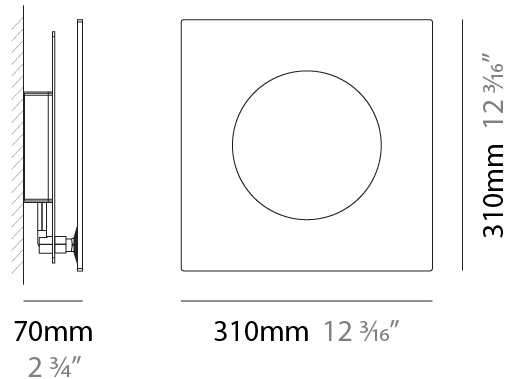

PROJECT	_____
TYPE	_____
SPECIFIER	_____
QUANTITY	_____
DATE	_____

PETRA SURFACE

D43059- -

base number
Color   Finish
Temperature   Options

1. To build a product code in our configurator select the specify button on the base model # product page
2. To build a manual product code on this datasheet choose from the options listed below in blue font and add the suffix to the base model #

GENERAL

Series: Petra
Brand: Icone
Division: Design
Mounting Type: Surface
Mounting Location: Wall
Subcategory: Ambient

PHYSICAL

Shape: Square
Length (mm): 310
Length (in): 12 ³/₁₆
Width (mm): 70
Width (in): 2 ³/₄
Height (mm): 310
Height (in): 12 ³/₁₆
Light Distribution: Indirect
Fixture Finish: [ECO_SBR](#) / [ECO_WH1](#) / [ECR_BLK](#) / [ECR_SAL](#) / [ECR_SBR](#) / [EGL_BLK](#) / [EGL_RUS](#) / [EGL_WH1](#) / [ESI_SBR](#) / [SLA_SAL](#) / [WH1_RUS](#) / [WH1_SAL](#) / [WH1_WH1](#)
Fixture Material: Aluminum

ELECTRICAL

Lamp Type: LED
Input Wattage (W): 28
Total Output Wattage (W): 25.2
Dimming: Non-Dimmable / 0-10V Dimming
Driver Included: Yes
Driver Location: Integrated
Driver Type: Constant Current - 120-277Vac
Driver Class: Class 2
Input Voltage (V): 120
Constant Current (MA): 700

LED

Color Temperature (°K): [2700](#) / [3000](#)
Nominal Lumen (lm): 3697
CRI: >90 CRI
Lamp Life (hrs): 50000

OPTICAL

RATINGS AND CERTIFICATIONS

Certified By: Certified for North American Standards
IP rating: IP20