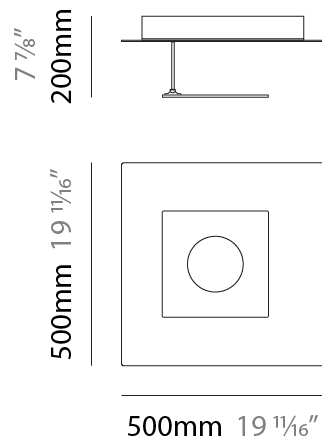

PROJECT	_____
TYPE	_____
SPECIFIER	_____
QUANTITY	_____
DATE	_____

PETRA SURFACE

D42079- _____ - _____

base number   Color   Finish
Temperature   Options

1. To build a product code in our configurator select the specify button on the base model # product page
2. To build a manual product code on this datasheet choose from the options listed below in blue font and add the suffix to the base model #

GENERAL

Series: Petra
Brand: Icone
Division: Design
Mounting Type: Surface
Mounting Location: Ceiling
Subcategory: Ambient

PHYSICAL

Shape: Square
Length (mm): 500
Length (in): 19 ¹¹/₁₆
Width (mm): 500
Width (in): 19 ¹¹/₁₆
Height (mm): 200
Height (in): 7 ⁷/₈
Light Distribution: Indirect
Fixture Finish: [ECO_SBR](#) / [ECO_WHI](#) / [ECR_BLK](#) / [ECR_SAL](#) / [ECR_SBR](#) / [EGL_BLK](#) / [EGL_RUS](#) / [EGL_WHI](#) / [ESI_SBR](#) / [SLA_SAL](#) / [WHI_RUS](#) / [WHI_SAL](#) / [WHI_WHI](#)
Fixture Material: Aluminum

ELECTRICAL

Lamp Type: LED
Input Wattage (W): 19.7
Total Output Wattage (W): 16.8
Dimming: Non-Dimmable / 0-10V Dimming
Driver Included: Yes
Driver Location: Integrated
Driver Type: Constant Current - Universal
Driver Class: Class 2
Input Voltage (V): 120
Constant Current (MA): 700

LED

Color Temperature (°K): [2700](#) / [3000](#)
Nominal Lumen (lm): 3697
CRI: >90 CRI
Lamp Life (hrs): 50000

OPTICAL

RATINGS AND CERTIFICATIONS

Certified By: Certified for North American Standards
IP rating: IP20