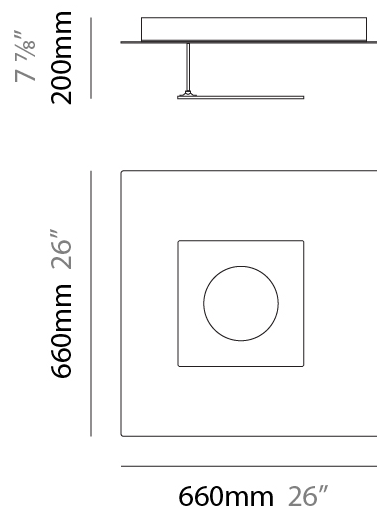

PETRA SURFACE

D42078- -

base number
Color   Finish
Temperature   Options

PROJECT _____
TYPE _____
SPECIFIER _____
QUANTITY _____
DATE _____

1. To build a product code in our configurator select the specify button on the base model # product page
2. To build a manual product code on this datasheet choose from the options listed below in blue font and add the suffix to the base model #

GENERAL

Series: Petra
Brand: Icone
Division: Design
Mounting Type: Surface
Mounting Location: Ceiling
Subcategory: Ambient

PHYSICAL

Shape: Square
Length (mm): 660
Length (in): 26
Width (mm): 660
Width (in): 26
Height (mm): 200
Height (in): 7 7/8
Light Distribution: Indirect
Fixture Finish: [ECO_SBR](#) / [ECO_WHI](#) / [ECR_BLK](#) / [ECR_SAL](#) / [ECR_SBR](#) / [EGL_BLK](#) / [EGL_RUS](#) / [EGL_WHI](#) / [ESI_SBR](#) / [SLA_SAL](#) / [WHI_RUS](#) / [WHI_SAL](#) / [WHI_WHI](#)
Fixture Material: Aluminum

ELECTRICAL

Lamp Type: LED
Input Wattage (W): 28
Total Output Wattage (W): 25.2
Dimming: Non-Dimmable / 0-10V Dimming
Driver Included: Yes
Driver Location: Integrated
Driver Type: Constant Current - 120-277Vac
Driver Class: Class 2
Input Voltage (V): 120
Constant Current (MA): 700

LED

Color Temperature (°K): [2700](#) / [3000](#)
Nominal Lumen (lm): 3697
CRI: >90 CRI
Lamp Life (hrs): 50000

OPTICAL

RATINGS AND CERTIFICATIONS

Certified By: Certified for North American Standards
IP rating: IP20