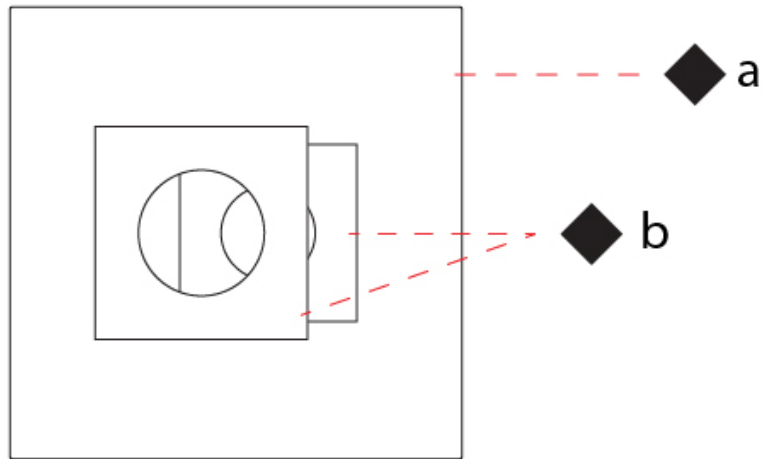

D42074-

PROJECT	_____
TYPE	_____
SPECIFIER	_____
QUANTITY	_____
DATE	_____

D