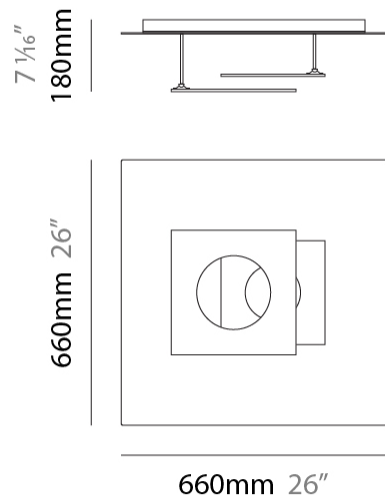

PETRA SURFACE

D42074- -

base number
Color   Finish
Temperature   Options

1. To build a product code in our configurator select the specify button on the base model # product page
2. To build a manual product code on this datasheet choose from the options listed below in blue font and add the suffix to the base model #

GENERAL

Series: Petra
Brand: Icone
Division: Design
Mounting Type: Surface
Mounting Location: Ceiling
Subcategory: Ambient

PHYSICAL

Shape: Square
Length (mm): 660
Length (in): 26
Width (mm): 660
Width (in): 26
Height (mm): 180
Height (in): 7 ¹/₁₆
Light Distribution: Indirect
Fixture Finish: ECO_SBR / ECO_WHI / ECR_BLK / ECR_SAL / ECR_SBR / EGL_BLK / EGL_RUS / EGL_WHI / ESI_SBR / SLA_SAL / WHI_RUS / WHI_SAL / WHI_WHI
Fixture Material: Aluminum

ELECTRICAL

Lamp Type: LED
Input Wattage (W): 48
Total Output Wattage (W): 42
Dimming: Non-Dimmable / 0-10V Dimming
Driver Included: Yes
Driver Location: Integrated
Driver Type: Constant Current - Universal
Driver Class: Class 2
Input Voltage (V): 120
Constant Current (MA): 700

LED

Color Temperature (°K): 2700 / 3000
Nominal Lumen (lm): 6295
CRI: >90 CRI
Lamp Life (hrs): 50000

OPTICAL

RATINGS AND CERTIFICATIONS

Certified By: Certified for North American Standards
IP rating: IP20

PROJECT
TYPE
SPECIFIER
QUANTITY
DATE