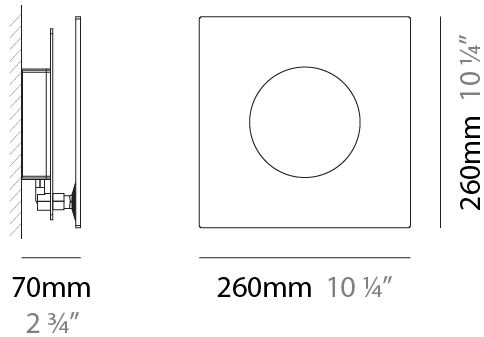

PROJECT _____
TYPE _____
SPECIFIER _____
QUANTITY _____
DATE _____

PETRA SURFACE

D43057- -

base number   Color   Finish
Temperature   Options

1. To build a product code in our configurator select the specify button on the base model # product page
2. To build a manual product code on this datasheet choose from the options listed below in blue font and add the suffix to the base model #

GENERAL

Series: Petra
Brand: Icone
Division: Design
Mounting Type: Surface
Mounting Location: Wall
Subcategory: Ambient

PHYSICAL

Shape: Square
Length (mm): 260
Length (in): 10 ¼
Width (mm): 70
Width (in): 2 ¾
Height (mm): 260
Height (in): 10 ¼
Light Distribution: Indirect
Fixture Finish: [ECO_SBR](#) / [ECO_WHI](#) / [ECR_BLK](#) / [ECR_SAL](#) / [ECR_SBR](#) / [EGL_BLK](#) / [EGL_RUS](#) / [EGL_WHI](#) / [ESI_SBR](#) / [SLA_SAL](#) / [WHI_RUS](#) / [WHI_SAL](#) / [WHI_WHI](#)
Fixture Material: Aluminum

ELECTRICAL

Lamp Type: LED
Input Wattage (W): 19.7
Total Output Wattage (W): 16.8
Dimming: Non-Dimmable / 0-10V Dimming
Driver Included: Yes
Driver Location: Integrated
Driver Type: Constant Current - Universal
Driver Class: Class 2
Input Voltage (V): 120
Constant Current (MA): 700

LED

Color Temperature (°K): [2700](#) / [3000](#)
Nominal Lumen (lm): 2598
CRI: >90 CRI
Lamp Life (hrs): 50000

OPTICAL

RATINGS AND CERTIFICATIONS

Certified By: Certified for North American Standards
IP rating: IP20