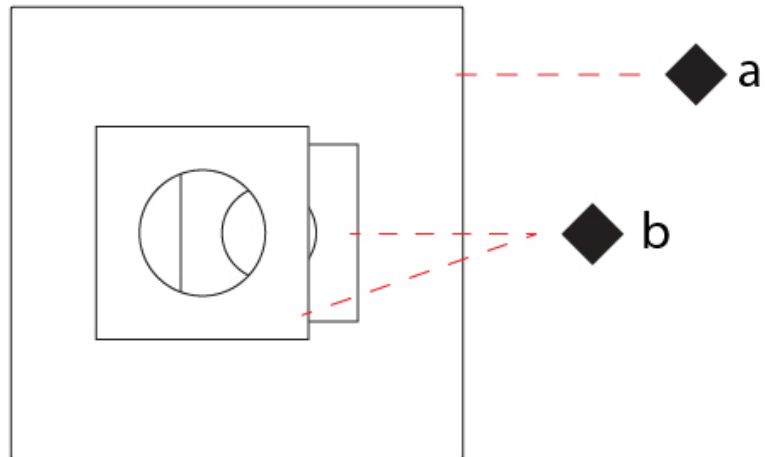

D42074-

PROJECT _____

TYPE _____

SPECIFIER _____

QUANTITY _____

DATE _____