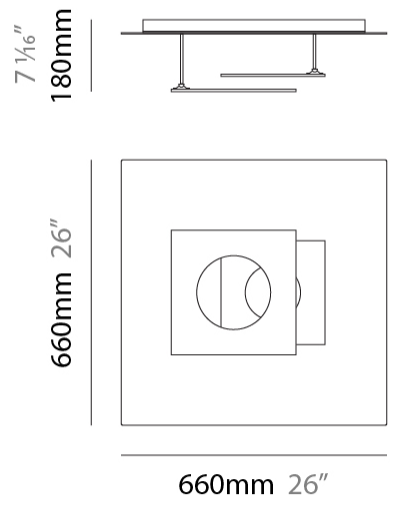

PETRA SURFACE

D42074-

base number
Color   Finish
Temperature   Options

PROJECT
TYPE
SPECIFIER
QUANTITY
DATE

1. To build a product code in our configurator select the specify button on the base model # product page
2. To build a manual product code on this datasheet choose from the options listed below in blue font and add the suffix to the base model #

GENERAL

Series: Petra
Brand: Icone
Division: Design
Mounting Type: Surface
Mounting Location: Ceiling
Subcategory: Ambient

PHYSICAL

Shape: Square
Length (mm): 660
Length (in): 26
Width (mm): 660
Width (in): 26
Height (mm): 180
Height (in): 7 ¹/₁₆
Light Distribution: Indirect
Fixture Finish: [ECO_SBR](#) / [ECO_WHI](#) / [ECR_BLK](#) / [ECR_SAL](#) / [ECR_SBR](#) / [EGL_BLK](#) / [EGL_RUS](#) / [EGL_WHI](#) / [ESI_SBR](#) / [SLA_SAL](#) / [WHI_RUS](#) / [WHI_SAL](#) / [WHI_WHI](#)
Fixture Material: Aluminum

ELECTRICAL

Lamp Type: LED
Input Wattage (W): 48
Total Output Wattage (W): 42
Dimming: Non-Dimmable / 0-10V Dimming
Driver Included: Yes
Driver Location: Integrated
Driver Type: Constant Current - Universal
Driver Class: Class 2
Input Voltage (V): 120
Constant Current (MA): 700

LED

Color Temperature (°K): [2700](#) / [3000](#)
Nominal Lumen (lm): 6295
CRI: >90 CRI
Lamp Life (hrs): 50000

OPTICAL

RATINGS AND CERTIFICATIONS

Certified By: Certified for North American Standards
IP rating: IP20