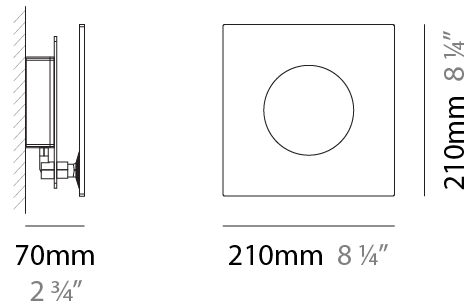

PETRA SURFACE

D43058-

base number
Color   Finish
Temperature   Options

1. To build a product code in our configurator select the specify button on the base model # product page
2. To build a manual product code on this datasheet choose from the options listed below in blue font and add the suffix to the base model #

GENERAL

Series: Petra
Brand: Icone
Division: Design
Mounting Type: Surface
Mounting Location: Wall
Subcategory: Ambient

PHYSICAL

Shape: Square
Length (mm): 210
Length (in): 8 ¼
Width (mm): 70
Width (in): 2 ¾
Height (mm): 210
Height (in): 8 ¼
Light Distribution: Indirect
Fixture Finish: [ECO_SBR](#) / [ECO_WHI](#) / [ECR_BLK](#) / [ECR_SAL](#) / [ECR_SBR](#) / [EGL_BLK](#) / [EGL_RUS](#) / [EGL_WHI](#) / [ESI_SBR](#) / [SLA_SAL](#) / [WHI_RUS](#) / [WHI_SAL](#) / [WHI_WHI](#)
Fixture Material: Aluminum

ELECTRICAL

Lamp Type: LED
Input Wattage (W): 16
Total Output Wattage (W): 13.5
Dimming: Non-Dimmable / 0-10V Dimming
Driver Included: Yes
Driver Location: Integrated
Driver Type: Constant Current - 120Vac
Driver Class: Class 2
Input Voltage (V): 120
Constant Current (MA): 700

LED

Color Temperature (°K): [2700](#) / [3000](#)
Nominal Lumen (lm): 2598
CRI: >90 CRI
Lamp Life (hrs): 50000

OPTICAL

RATINGS AND CERTIFICATIONS

Certified By: Certified for North American Standards
IP rating: IP20

PROJECT
TYPE
SPECIFIER
QUANTITY
DATE