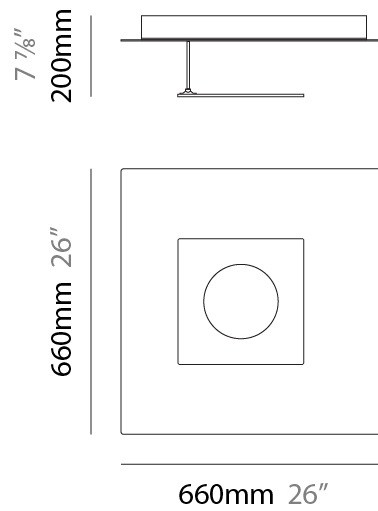

PROJECT
TYPE
SPECIFIER
QUANTITY
DATE

PETRA SURFACE

D42078-

base number
Color   Finish
Temperature   Options

1. To build a product code in our configurator select the specify button on the base model # product page
2. To build a manual product code on this datasheet choose from the options listed below in blue font and add the suffix to the base model #

GENERAL

Series: Petra
Brand: Icone
Division: Design
Mounting Type: Surface
Mounting Location: Ceiling
Subcategory: Ambient

PHYSICAL

Shape: Square
Length (mm): 660
Length (in): 26
Width (mm): 660
Width (in): 26
Height (mm): 200
Height (in): 7 7/8
Light Distribution: Indirect
Fixture Finish: [ECO_SBR](#) / [ECO_WHI](#) / [ECR_BLK](#) / [ECR_SAL](#) / [ECR_SBR](#) / [EGL_BLK](#) / [EGL_RUS](#) / [EGL_WHI](#) / [ESI_SBR](#) / [SLA_SAL](#) / [WHI_RUS](#) / [WHI_SAL](#) / [WHI_WHI](#)
Fixture Material: Aluminum

ELECTRICAL

Lamp Type: LED
Input Wattage (W): 28
Total Output Wattage (W): 25.2
Dimming: Non-Dimmable / 0-10V Dimming
Driver Included: Yes
Driver Location: Integrated
Driver Type: Constant Current - 120-277Vac
Driver Class: Class 2
Input Voltage (V): 120
Constant Current (MA): 700

LED

Color Temperature (°K): [2700](#) / [3000](#)
Nominal Lumen (lm): 3697
CRI: >90 CRI
Lamp Life (hrs): 50000

OPTICAL

RATINGS AND CERTIFICATIONS

Certified By: Certified for North American Standards
IP rating: IP20