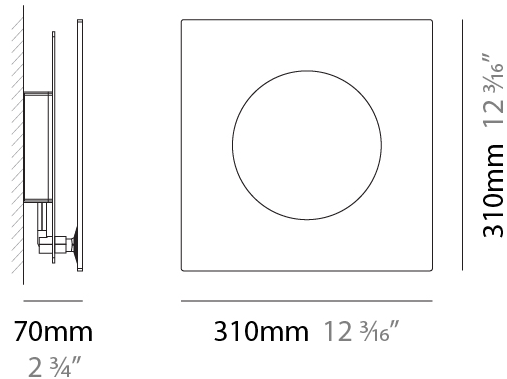

PROJECT	_____
TYPE	_____
SPECIFIER	_____
QUANTITY	_____
DATE	_____

PETRA SURFACE

D43059- -

base number
Color   Finish
Temperature   Options

1. To build a product code in our configurator select the specify button on the base model # product page
2. To build a manual product code on this datasheet choose from the options listed below in blue font and add the suffix to the base model #

GENERAL

Series: Petra
Brand: Icone
Division: Design
Mounting Type: Surface
Mounting Location: Wall
Subcategory: Ambient

PHYSICAL

Shape: Square
Length (mm): 310
Length (in): 12 ³/₁₆
Width (mm): 70
Width (in): 2 ³/₄
Height (mm): 310
Height (in): 12 ³/₁₆
Light Distribution: Indirect
Fixture Finish: [ECO_SBR](#) / [ECO_WHI](#) / [ECR_BLK](#) / [ECR_SAL](#) / [ECR_SBR](#) / [EGL_BLK](#) / [EGL_RUS](#) / [EGL_WHI](#) / [ESI_SBR](#) / [SLA_SAL](#) / [WHI_RUS](#) / [WHI_SAL](#) / [WHI_WHI](#)
Fixture Material: Aluminum

ELECTRICAL

Lamp Type: LED
Input Wattage (W): 28
Total Output Wattage (W): 25.2
Dimming: Non-Dimmable / 0-10V Dimming
Driver Included: Yes
Driver Location: Integrated
Driver Type: Constant Current - 120-277Vac
Driver Class: Class 2
Input Voltage (V): 120
Constant Current (mA): 700

LED

Color Temperature (°K): [2700](#) / [3000](#)
Nominal Lumen (lm): 3697
CRI: >90 CRI
Lamp Life (hrs): 50000

OPTICAL

RATINGS AND CERTIFICATIONS

Certified By: Certified for North American Standards
IP rating: IP20