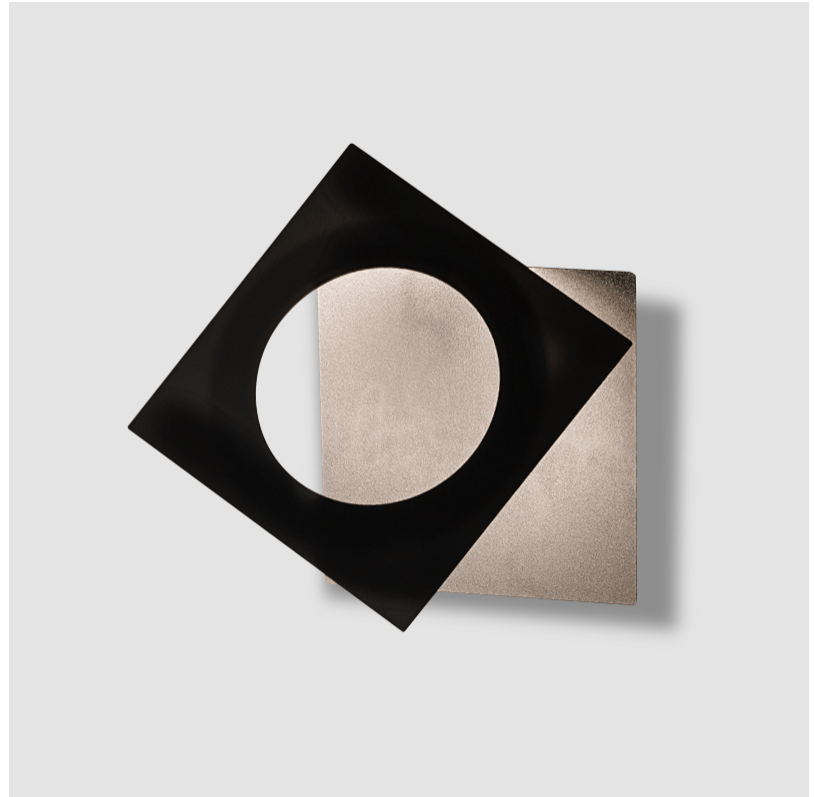

PROJECT	_____
TYPE	_____
SPECIFIER	_____
QUANTITY	_____
DATE	_____

PETRA SURFACE

D43059- -

base number
Color   Finish
Temperature   Options

1. To build a product code in our configurator select the specify button on the base model # product page
2. To build a manual product code on this datasheet choose from the options listed below in blue font and add the suffix to the base model #

GENERAL

Series: Petra
Brand: Icone
Division: Design
Mounting Type: Surface
Mounting Location: Wall
Subcategory: Ambient

PHYSICAL

Shape: Square
Length (mm): 310
Length (in): 12 ³/₁₆
Width (mm): 70
Width (in): 2 ³/₄
Height (mm): 310
Height (in): 12 ³/₁₆
Light Distribution: Indirect
Fixture Finish: [ECO_SBR](#) / [ECO_WHI](#) / [ECR_BLK](#) / [ECR_SAL](#) / [ECR_SBR](#) / [EGL_BLK](#) / [EGL_RUS](#) / [EGL_WHI](#) / [ESI_SBR](#) / [SLA_SAL](#) / [WHI_RUS](#) / [WHI_SAL](#) / [WHI_WHI](#)
Fixture Material: Aluminum

ELECTRICAL

Lamp Type: LED
Input Wattage (W): 28
Total Output Wattage (W): 25.2
Dimming: Non-Dimmable / 0-10V Dimming
Driver Included: Yes
Driver Location: Integrated
Driver Type: Constant Current - 120-277Vac
Driver Class: Class 2
Input Voltage (V): 120
Constant Current (mA): 700

LED

Color Temperature (°K): [2700](#) / [3000](#)
Nominal Lumen (lm): 3697
CRI: >90 CRI
Lamp Life (hrs): 50000

OPTICAL

RATINGS AND CERTIFICATIONS

Certified By: Certified for North American Standards
IP rating: IP20