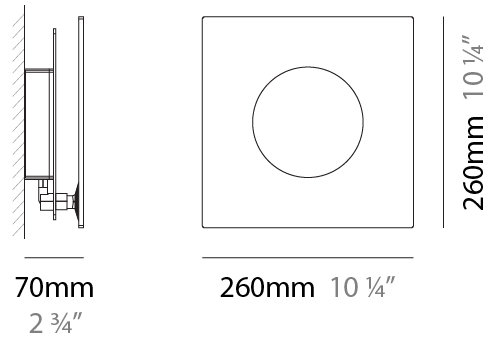

PETRA SURFACE

D43057- -

base number
Color   Finish
Temperature   Options

PROJECT
TYPE
SPECIFIER
QUANTITY
DATE

1. To build a product code in our configurator select the specify button on the base model # product page
2. To build a manual product code on this datasheet choose from the options listed below in blue font and add the suffix to the base model #

GENERAL

Series: Petra
Brand: Icone
Division: Design
Mounting Type: Surface
Mounting Location: Wall
Subcategory: Ambient

PHYSICAL

Shape: Square
Length (mm): 260
Length (in): 10 ¼
Width (mm): 70
Width (in): 2 ¾
Height (mm): 260
Height (in): 10 ¼
Light Distribution: Indirect
Fixture Finish: [ECO_SBR](#) / [ECO_WHI](#) / [ECR_BLK](#) / [ECR_SAL](#) / [ECR_SBR](#) / [EGL_BLK](#) / [EGL_RUS](#) / [EGL_WHI](#) / [ESI_SBR](#) / [SLA_SAL](#) / [WHI_RUS](#) / [WHI_SAL](#) / [WHI_WHI](#)
Fixture Material: Aluminum

ELECTRICAL

Lamp Type: LED
Input Wattage (W): 19.7
Total Output Wattage (W): 16.8
Dimming: Non-Dimmable / 0-10V Dimming
Driver Included: Yes
Driver Location: Integrated
Driver Type: Constant Current - Universal
Driver Class: Class 2
Input Voltage (V): 120
Constant Current (MA): 700

LED

Color Temperature (°K): [2700](#) / [3000](#)
Nominal Lumen (lm): 2598
CRI: >90 CRI
Lamp Life (hrs): 50000

OPTICAL

RATINGS AND CERTIFICATIONS

Certified By: Certified for North American Standards
IP rating: IP20