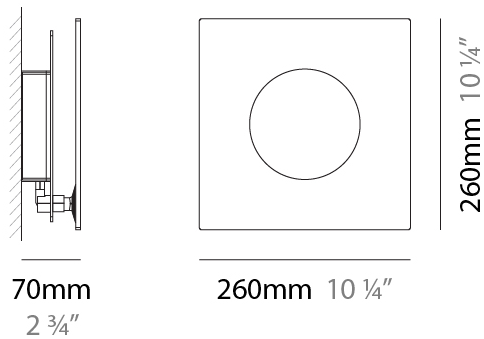

PROJECT
TYPE
SPECIFIER
QUANTITY
DATE

PETRA SURFACE

D43057-

base number
Color   Finish
Temperature   Options

1. To build a product code in our configurator select the specify button on the base model # product page
2. To build a manual product code on this datasheet choose from the options listed below in blue font and add the suffix to the base model #

GENERAL

Series: Petra
Partner: Icone
Division: Design
Installation: Surface
Product Type: Wall Surface
Mounting Location: Wall
Light Distribution: Indirect

PHYSICAL

Shape: Square
Length (mm): 260
Length (in): 10 ¼
Width (mm): 70
Width (in): 2 ¾
Height (mm): 260
Height (in): 10 ¼
Fixture Finish: [ECO_SBR](#) / [ECO_WHI](#) / [ECR_BLK](#) / [ECR_SAL](#) / [ECR_SBR](#) / [EGL_BLK](#) / [EGL_RUS](#) / [EGL_WHI](#) / [ESI_SBR](#) / [SLA_SAL](#) / [WHI_RUS](#) / [WHI_SAL](#) / [WHI_WHI](#)
Fixture Material: Aluminum

ELECTRICAL

Lamp Type: LED
Input Wattage (W): 19.7
Total Output Wattage (W): 16.8
Dimming: Non-Dimmable / 0-10V Dimming
Driver Included: Yes
Driver Location: Integrated
Driver Type: Constant Current - Universal
Driver Class: Class 2
Input Voltage (V): 120
Constant Current (MA): 700

LED

Color Temperature (°K): [2700](#) / [3000](#)
Nominal Lumen (lm): 2598
CRI: >90 CRI
Lamp Life (hrs): 50000

OPTICAL

RATINGS AND CERTIFICATIONS

Certified By: Certified for North American Standards
IP rating: IP20