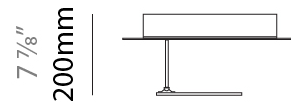

PETRA SURFACE

D42080- -

base number   Color   Finish
Temperature   Options

PROJECT
TYPE
SPECIFIER
QUANTITY
DATE

1. To build a product code in our configurator select the specify button on the base model # product page
2. To build a manual product code on this datasheet choose from the options listed below in blue font and add the suffix to the base model #

GENERAL

Series: Petra
Partner: Icone
Division: Design
Installation: Surface
Product Type: Ceiling Surface
Mounting Location: Ceiling
Light Distribution: Indirect

PHYSICAL

Shape: Square
Length (mm): 430
Length (in): 16 ¹⁵/₁₆
Width (mm): 430
Width (in): 16 ¹⁵/₁₆
Height (mm): 200
Height (in): 7 ⁷/₈

Fixture Finish: [ECO_SBR](#) / [ECO_WHI](#) / [ECR_BLK](#) / [ECR_SAL](#) / [ECR_SBR](#) / [EGL_BLK](#) / [EGL_RUS](#) / [EGL_WHI](#) / [ESI_SBR](#) / [SLA_SAL](#) / [WHI_RUS](#) / [WHI_SAL](#) / [WHI_WHI](#)

Fixture Material: Aluminum

ELECTRICAL

Lamp Type: LED
Input Wattage (W): 16
Total Output Wattage (W): 13.5
Dimming: Non-Dimmable / 0-10V Dimming
Driver Included: Yes
Driver Location: Integrated
Driver Type: Constant Current - 120Vac
Driver Class: Class 2
Input Voltage (V): 120
Constant Current (MA): 700

LED

Color Temperature (°K): 2700 / 3000
Nominal Lumen (lm): 2100
CRI: >90 CRI
Lamp Life (hrs): 50000

OPTICAL

RATINGS AND CERTIFICATIONS

Certified By: Certified for North American Standards
IP rating: IP20

430mm 16 ¹⁵/₁₆"