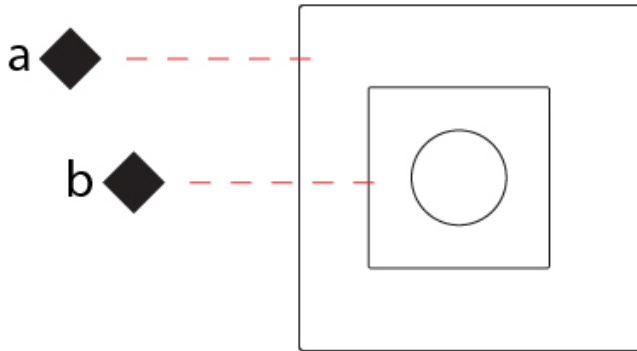

D42079-

PROJECT

TYPE

SPECIFIER

QUANTITY

DATE

D