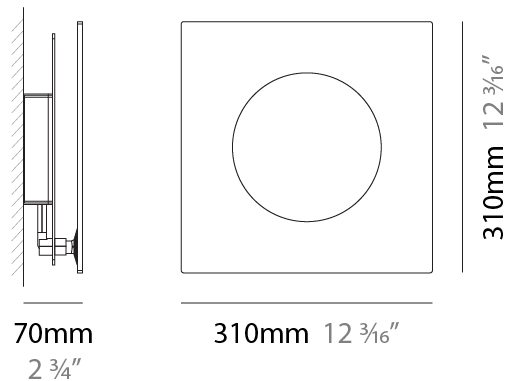

PROJECT	_____
TYPE	_____
SPECIFIER	_____
QUANTITY	_____
DATE	_____

PETRA SURFACE

D43059- -

base number
Color   Temperature   Finish   Options

1. To build a product code in our configurator select the specify button on the base model # product page
2. To build a manual product code on this datasheet choose from the options listed below in blue font and add the suffix to the base model #

GENERAL

Series: Petra
Partner: Icone
Division: Design
Installation: Surface
Product Type: Wall Surface
Mounting Location: Wall
Light Distribution: Indirect

PHYSICAL

Shape: Square
Length (mm): 310
Length (in): 12 ³/₁₆"
Width (mm): 70
Width (in): 2 ³/₄"
Height (mm): 310
Height (in): 12 ³/₁₆"
Fixture Finish: [ECO_SBR](#) / [ECO_WHI](#) / [ECR_BLK](#) / [ECR_SAL](#) / [ECR_SBR](#) / [EGL_BLK](#) / [EGL_RUS](#) / [EGL_WHI](#) / [ESI_SBR](#) / [SLA_SAL](#) / [WHI_RUS](#) / [WHI_SAL](#) / [WHI_WHI](#)
Fixture Material: Aluminum

ELECTRICAL

Lamp Type: LED
Input Wattage (W): 28
Total Output Wattage (W): 25.2
Dimming: Non-Dimmable / 0-10V Dimming
Driver Included: Yes
Driver Location: Integrated
Driver Type: Constant Current - 120-277Vac
Driver Class: Class 2
Input Voltage (V): 120
Constant Current (mA): 700

LED

Color Temperature (°K): [2700](#) / [3000](#)
Nominal Lumen (lm): 3697
CRI: >90 CRI
Lamp Life (hrs): 50000

OPTICAL

RATINGS AND CERTIFICATIONS

Certified By: Certified for North American Standards
IP rating: IP20