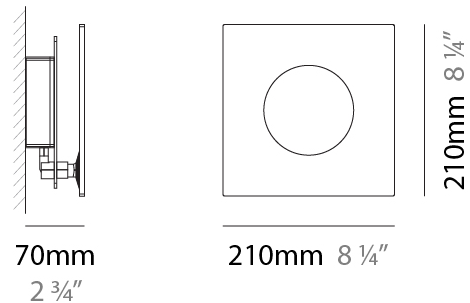

PETRA SURFACE

D43058- -

base number   Color   Finish
Temperature   Options

PROJECT
TYPE
SPECIFIER
QUANTITY
DATE

1. To build a product code in our configurator select the specify button on the base model # product page
2. To build a manual product code on this datasheet choose from the options listed below in blue font and add the suffix to the base model #

GENERAL

Series: Petra
Partner: Icone
Division: Design
Installation: Surface
Product Type: Wall Surface
Mounting Location: Wall
Light Distribution: Indirect

PHYSICAL

Shape: Square
Length (mm): 210
Length (in): 8 ¼
Width (mm): 70
Width (in): 2 ¾
Height (mm): 210
Height (in): 8 ¼
Fixture Finish: [ECO_SBR](#) / [ECO_WHI](#) / [ECR_BLK](#) / [ECR_SAL](#) / [ECR_SBR](#) / [EGL_BLK](#) / [EGL_RUS](#) / [EGL_WHI](#) / [ESI_SBR](#) / [SLA_SAL](#) / [WHI_RUS](#) / [WHI_SAL](#) / [WHI_WHI](#)
Fixture Material: Aluminum

ELECTRICAL

Lamp Type: LED
Input Wattage (W): 16
Total Output Wattage (W): 13.5
Dimming: Non-Dimmable / 0-10V Dimming
Driver Included: Yes
Driver Location: Integrated
Driver Type: Constant Current - 120Vac
Driver Class: Class 2
Input Voltage (V): 120
Constant Current (MA): 700

LED

Color Temperature (°K): [2700](#) / [3000](#)
Nominal Lumen (lm): 2598
CRI: >90 CRI
Lamp Life (hrs): 50000

OPTICAL

RATINGS AND CERTIFICATIONS

Certified By: Certified for North American Standards
IP rating: IP20