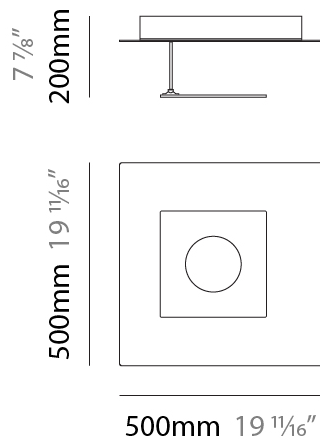

PROJECT
TYPE
SPECIFIER
QUANTITY
DATE

PETRA SURFACE

D42079-

base number   Color   Finish
Temperature   Options

1. To build a product code in our configurator select the specify button on the base model # product page
2. To build a manual product code on this datasheet choose from the options listed below in blue font and add the suffix to the base model #

GENERAL

Series: Petra
Partner: Icone
Division: Design
Installation: Surface
Product Type: Ceiling Surface
Mounting Location: Ceiling
Light Distribution: Indirect

PHYSICAL

Shape: Square
Length (mm): 500
Length (in): 19 11/16
Width (mm): 500
Width (in): 19 11/16
Height (mm): 200
Height (in): 7 7/8

Fixture Finish: [ECO_SBR](#) / [ECO_WHI](#) / [ECR_BLK](#) / [ECR_SAL](#) / [ECR_SBR](#) / [EGL_BLK](#) / [EGL_RUS](#) / [EGL_WHI](#) / [ESI_SBR](#) / [SLA_SAL](#) / [WHI_RUS](#) / [WHI_SAL](#) / [WHI_WHI](#)

Fixture Material: Aluminum

ELECTRICAL

Lamp Type: LED
Input Wattage (W): 19.7
Total Output Wattage (W): 16.8
Dimming: Non-Dimmable / 0-10V Dimming
Driver Included: Yes
Driver Location: Integrated
Driver Type: Constant Current - Universal
Driver Class: Class 2
Input Voltage (V): 120
Constant Current (MA): 700

LED

Color Temperature (°K): [2700](#) / [3000](#)
Nominal Lumen (lm): 3697
CRI: >90 CRI
Lamp Life (hrs): 50000

OPTICAL

RATINGS AND CERTIFICATIONS

Certified By: Certified for North American Standards
IP rating: IP20