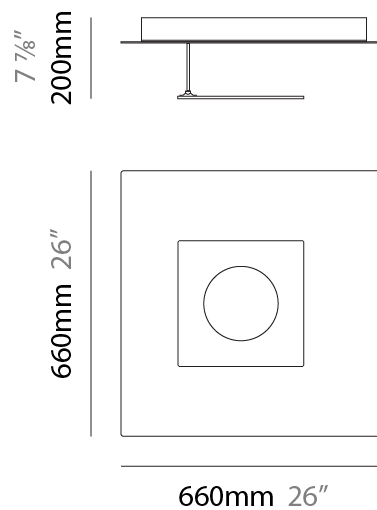

PETRA SURFACE

D42078- -

base number
Color   Finish
Temperature   Options

1. To build a product code in our configurator select the specify button on the base model # product page
2. To build a manual product code on this datasheet choose from the options listed below in blue font and add the suffix to the base model #

GENERAL

Series: Petra
Brand: Icone
Division: Design
Mounting Type: Surface
Mounting Location: Ceiling
Subcategory: Ambient

PHYSICAL

Shape: Square
Length (mm): 660
Length (in): 26
Width (mm): 660
Width (in): 26
Height (mm): 200
Height (in): 7 7/8
Light Distribution: Indirect
Fixture Finish: [ECO_SBR](#) / [ECO_WHI](#) / [ECR_BLK](#) / [ECR_SAL](#) / [ECR_SBR](#) / [EGL_BLK](#) / [EGL_RUS](#) / [EGL_WHI](#) / [ESI_SBR](#) / [SLA_SAL](#) / [WHI_RUS](#) / [WHI_SAL](#) / [WHI_WHI](#)
Fixture Material: Aluminum

ELECTRICAL

Lamp Type: LED
Input Wattage (W): 28
Total Output Wattage (W): 25.2
Dimming: Non-Dimmable / 0-10V Dimming
Driver Included: Yes
Driver Location: Integrated
Driver Type: Constant Current - 120-277Vac
Driver Class: Class 2
Input Voltage (V): 120
Constant Current (MA): 700

LED

Color Temperature (°K): [2700](#) / [3000](#)
Nominal Lumen (lm): 3697
CRI: >90 CRI
Lamp Life (hrs): 50000

OPTICAL

RATINGS AND CERTIFICATIONS

Certified By: Certified for North American Standards
IP rating: IP20

PROJECT
TYPE
SPECIFIER
QUANTITY
DATE