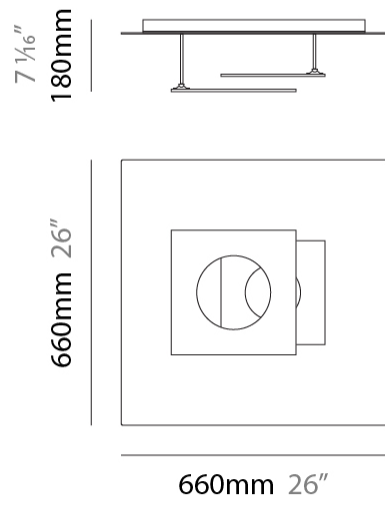

PETRA SURFACE

D42074- -

base number
Color   Finish
Temperature   Options

PROJECT
TYPE
SPECIFIER
QUANTITY
DATE

1. To build a product code in our configurator select the specify button on the base model # product page
2. To build a manual product code on this datasheet choose from the options listed below in blue font and add the suffix to the base model #

GENERAL

Series: Petra
Brand: Icone
Division: Design
Mounting Type: Surface
Mounting Location: Ceiling
Subcategory: Ambient

PHYSICAL

Shape: Square
Length (mm): 660
Length (in): 26
Width (mm): 660
Width (in): 26
Height (mm): 180
Height (in): 7 ¹/₁₆
Light Distribution: Indirect
Fixture Finish: ECO_SBR / ECO_WHI / ECR_BLK / ECR_SAL / ECR_SBR / EGL_BLK / EGL_RUS / EGL_WHI / ESI_SBR / SLA_SAL / WHI_RUS / WHI_SAL / WHI_WHI
Fixture Material: Aluminum

ELECTRICAL

Lamp Type: LED
Input Wattage (W): 48
Total Output Wattage (W): 42
Dimming: Non-Dimmable / 0-10V Dimming
Driver Included: Yes
Driver Location: Integrated
Driver Type: Constant Current - Universal
Driver Class: Class 2
Input Voltage (V): 120
Constant Current (MA): 700

LED

Color Temperature (°K): 2700 / 3000
Nominal Lumen (lm): 6295
CRI: >90 CRI
Lamp Life (hrs): 50000

OPTICAL

RATINGS AND CERTIFICATIONS

Certified By: Certified for North American Standards
IP rating: IP20