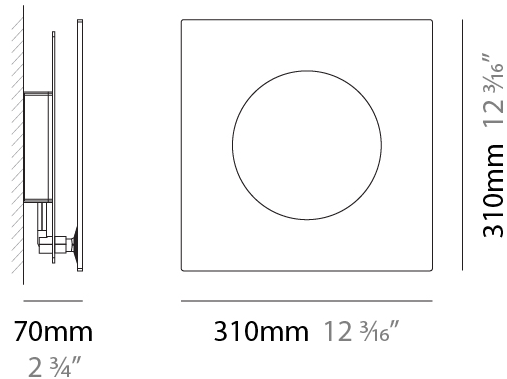

PROJECT	
TYPE	
SPECIFIER	
QUANTITY	
DATE	

PETRA SURFACE

D43059-

base number   Color   Finish
Temperature   Options

1. To build a product code in our configurator select the specify button on the base model # product page
2. To build a manual product code on this datasheet choose from the options listed below in blue font and add the suffix to the base model #

GENERAL

Series: Petra
Partner: Icone
Division: Design
Installation: Surface
Product Type: Wall Surface
Mounting Location: Wall
Light Distribution: Indirect

PHYSICAL

Shape: Square
Length (mm): 310
Length (in): 12 ³/₁₆"
Width (mm): 70
Width (in): 2 ³/₄"
Height (mm): 310
Height (in): 12 ³/₁₆"
Fixture Finish: [ECO_SBR](#) / [ECO_WHI](#) / [ECR_BLK](#) / [ECR_SAL](#) / [ECR_SBR](#) / [EGL_BLK](#) / [EGL_RUS](#) / [EGL_WHI](#) / [ESI_SBR](#) / [SLA_SAL](#) / [WHI_RUS](#) / [WHI_SAL](#) / [WHI_WHI](#)
Fixture Material: Aluminum

ELECTRICAL

Lamp Type: LED
Input Wattage (W): 28
Total Output Wattage (W): 25.2
Dimming: Non-Dimmable / 0-10V Dimming
Driver Included: Yes
Driver Location: Integrated
Driver Type: Constant Current - 120-277Vac
Driver Class: Class 2
Input Voltage (V): 120
Constant Current (mA): 700

LED

Color Temperature (°K): 2700 / 3000
Nominal Lumen (lm): 3697
CRI: >90 CRI
Lamp Life (hrs): 50000

OPTICAL

RATINGS AND CERTIFICATIONS

Certified By: Certified for North American Standards
IP rating: IP20