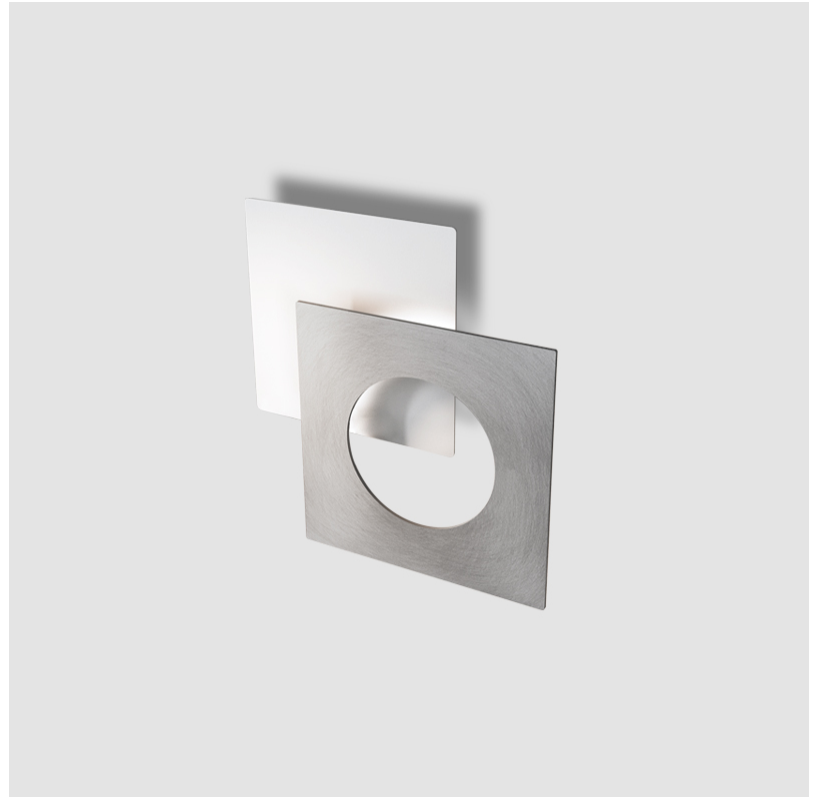

PROJECT
TYPE
SPECIFIER
QUANTITY
DATE

PETRA SURFACE

D43058-

base number
Color   Finish
Temperature   Options

1. To build a product code in our configurator select the specify button on the base model # product page
2. To build a manual product code on this datasheet choose from the options listed below in blue font and add the suffix to the base model #

GENERAL

Series: Petra
Partner: Icone
Division: Design
Installation: Surface
Product Type: Wall Surface
Mounting Location: Wall
Light Distribution: Indirect

PHYSICAL

Shape: Square
Length (mm): 210
Length (in): 8 ¼
Width (mm): 70
Width (in): 2 ¾
Height (mm): 210
Height (in): 8 ¼
Fixture Finish: [ECO_SBR](#) / [ECO_WHI](#) / [ECR_BLK](#) / [ECR_SAL](#) / [ECR_SBR](#) / [EGL_BLK](#) / [EGL_RUS](#) / [EGL_WHI](#) / [ESI_SBR](#) / [SLA_SAL](#) / [WHI_RUS](#) / [WHI_SAL](#) / [WHI_WHI](#)
Fixture Material: Aluminum

ELECTRICAL

Lamp Type: LED
Input Wattage (W): 16
Total Output Wattage (W): 13.5
Dimming: Non-Dimmable / 0-10V Dimming
Driver Included: Yes
Driver Location: Integrated
Driver Type: Constant Current - 120Vac
Driver Class: Class 2
Input Voltage (V): 120
Constant Current (MA): 700

LED

Color Temperature (°K): [2700](#) / [3000](#)
Nominal Lumen (lm): 2598
CRI: >90 CRI
Lamp Life (hrs): 50000

OPTICAL

RATINGS AND CERTIFICATIONS

Certified By: Certified for North American Standards
IP rating: IP20