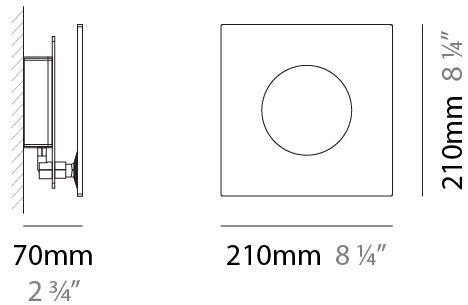

PROJECT
TYPE
SPECIFIER
QUANTITY
DATE

PETRA SURFACE

D43058-

base number
Color   Finish
Temperature   Options

1. To build a product code in our configurator select the specify button on the base model # product page
2. To build a manual product code on this datasheet choose from the options listed below in blue font and add the suffix to the base model #

GENERAL

Series: Petra
Partner: Icone
Division: Design
Installation: Surface
Product Type: Wall Surface
Mounting Location: Wall
Light Distribution: Indirect

PHYSICAL

Shape: Square
Length (mm): 210
Length (in): 8 ¼
Width (mm): 70
Width (in): 2 ¾
Height (mm): 210
Height (in): 8 ¼
Fixture Finish: [ECO_SBR](#) / [ECO_WHI](#) / [ECR_BLK](#) / [ECR_SAL](#) / [ECR_SBR](#) / [EGL_BLK](#) / [EGL_RUS](#) / [EGL_WHI](#) / [ESI_SBR](#) / [SLA_SAL](#) / [WHI_RUS](#) / [WHI_SAL](#) / [WHI_WHI](#)
Fixture Material: Aluminum

ELECTRICAL

Lamp Type: LED
Input Wattage (W): 16
Total Output Wattage (W): 13.5
Dimming: Non-Dimmable / 0-10V Dimming
Driver Included: Yes
Driver Location: Integrated
Driver Type: Constant Current - 120Vac
Driver Class: Class 2
Input Voltage (V): 120
Constant Current (MA): 700

LED

Color Temperature (°K): [2700](#) / [3000](#)
Nominal Lumen (lm): 2598
CRI: >90 CRI
Lamp Life (hrs): 50000

OPTICAL

RATINGS AND CERTIFICATIONS

Certified By: Certified for North American Standards
IP rating: IP20