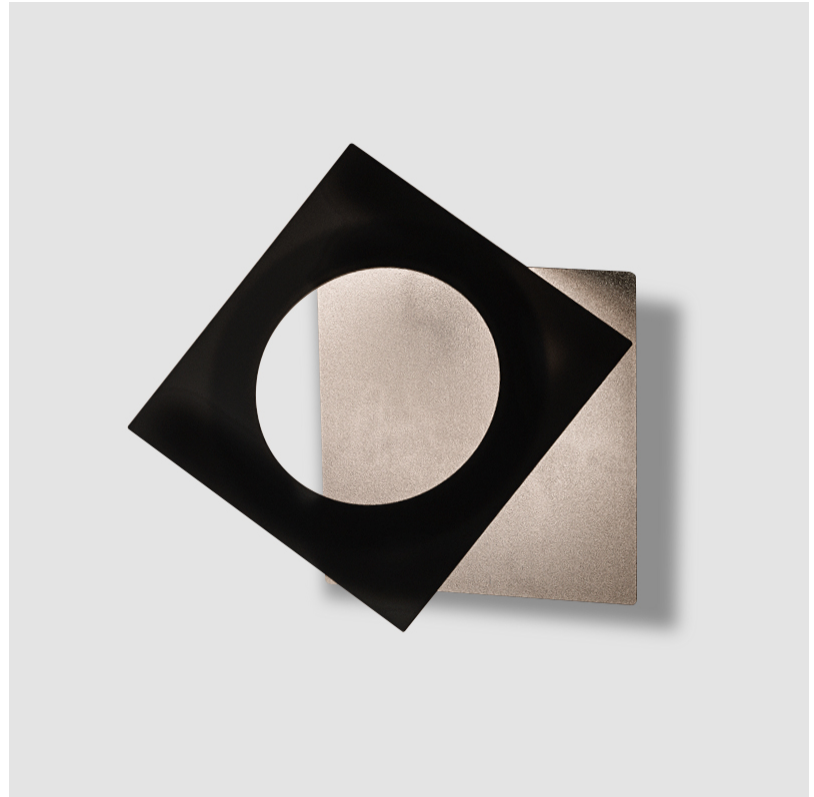

PROJECT	
TYPE	
SPECIFIER	
QUANTITY	
DATE	

PETRA SURFACE

D43059-

base number   Color   Finish
Temperature   Options

1. To build a product code in our configurator select the specify button on the base model # product page
2. To build a manual product code on this datasheet choose from the options listed below in blue font and add the suffix to the base model #

GENERAL

Series: Petra
Partner: Icone
Division: Design
Installation: Surface
Product Type: Wall Surface
Mounting Location: Wall
Light Distribution: Indirect

PHYSICAL

Shape: Square
Length (mm): 310
Length (in): 12 ³/₁₆"
Width (mm): 70
Width (in): 2 ³/₄"
Height (mm): 310
Height (in): 12 ³/₁₆"
Fixture Finish: [ECO_SBR](#) / [ECO_WHI](#) / [ECR_BLK](#) / [ECR_SAL](#) / [ECR_SBR](#) / [EGL_BLK](#) / [EGL_RUS](#) / [EGL_WHI](#) / [ESI_SBR](#) / [SLA_SAL](#) / [WHI_RUS](#) / [WHI_SAL](#) / [WHI_WHI](#)
Fixture Material: Aluminum

ELECTRICAL

Lamp Type: LED
Input Wattage (W): 28
Total Output Wattage (W): 25.2
Dimming: Non-Dimmable / 0-10V Dimming
Driver Included: Yes
Driver Location: Integrated
Driver Type: Constant Current - 120-277Vac
Driver Class: Class 2
Input Voltage (V): 120
Constant Current (mA): 700

LED

Color Temperature (°K): 2700 / 3000
Nominal Lumen (lm): 3697
CRI: >90 CRI
Lamp Life (hrs): 50000

OPTICAL

RATINGS AND CERTIFICATIONS

Certified By: Certified for North American Standards
IP rating: IP20