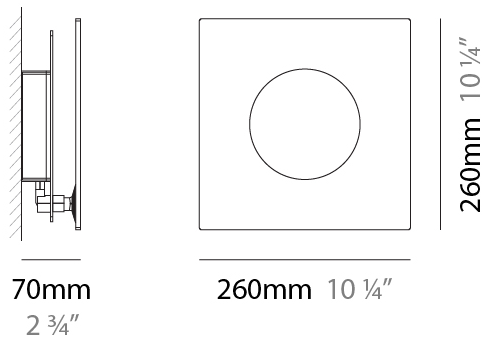

PROJECT
TYPE
SPECIFIER
QUANTITY
DATE

PETRA SURFACE

D43057- -

base number
Color   Finish
Temperature   Options

1. To build a product code in our configurator select the specify button on the base model # product page
2. To build a manual product code on this datasheet choose from the options listed below in blue font and add the suffix to the base model #

GENERAL

Series: Petra
Partner: Icone
Division: Design
Installation: Surface
Product Type: Wall Surface
Mounting Location: Wall
Light Distribution: Indirect

PHYSICAL

Shape: Square
Length (mm): 260
Length (in): 10 ¼
Width (mm): 70
Width (in): 2 ¾
Height (mm): 260
Height (in): 10 ¼
Fixture Finish: [ECO_SBR](#) / [ECO_WHI](#) / [ECR_BLK](#) / [ECR_SAL](#) / [ECR_SBR](#) / [EGL_BLK](#) / [EGL_RUS](#) / [EGL_WHI](#) / [ESI_SBR](#) / [SLA_SAL](#) / [WHI_RUS](#) / [WHI_SAL](#) / [WHI_WHI](#)
Fixture Material: Aluminum

ELECTRICAL

Lamp Type: LED
Input Wattage (W): 19.7
Total Output Wattage (W): 16.8
Dimming: Non-Dimmable / 0-10V Dimming
Driver Included: Yes
Driver Location: Integrated
Driver Type: Constant Current - Universal
Driver Class: Class 2
Input Voltage (V): 120
Constant Current (MA): 700

LED

Color Temperature (°K): [2700](#) / [3000](#)
Nominal Lumen (lm): 2598
CRI: >90 CRI
Lamp Life (hrs): 50000

OPTICAL

RATINGS AND CERTIFICATIONS

Certified By: Certified for North American Standards
IP rating: IP20