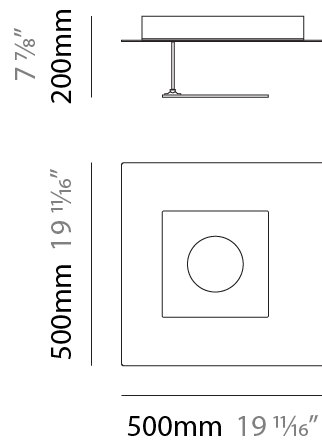

PROJECT
TYPE
SPECIFIER
QUANTITY
DATE

PETRA SURFACE

D42079-

base number   Color   Finish
Temperature   Options

1. To build a product code in our configurator select the specify button on the base model # product page
2. To build a manual product code on this datasheet choose from the options listed below in blue font and add the suffix to the base model #

GENERAL

Series: Petra
Partner: Icone
Division: Design
Installation: Surface
Product Type: Ceiling Surface
Mounting Location: Ceiling
Light Distribution: Indirect

PHYSICAL

Shape: Square
Length (mm): 500
Length (in): 19 11/16
Width (mm): 500
Width (in): 19 11/16
Height (mm): 200
Height (in): 7 7/8

Fixture Finish: [ECO_SBR](#) / [ECO_WHI](#) / [ECR_BLK](#) / [ECR_SAL](#) / [ECR_SBR](#) / [EGL_BLK](#) / [EGL_RUS](#) / [EGL_WHI](#) / [ESI_SBR](#) / [SLA_SAL](#) / [WHI_RUS](#) / [WHI_SAL](#) / [WHI_WHI](#)

Fixture Material: Aluminum

ELECTRICAL

Lamp Type: LED
Input Wattage (W): 19.7
Total Output Wattage (W): 16.8
Dimming: Non-Dimmable / 0-10V Dimming
Driver Included: Yes
Driver Location: Integrated
Driver Type: Constant Current - Universal
Driver Class: Class 2
Input Voltage (V): 120
Constant Current (MA): 700

LED

Color Temperature (°K): [2700](#) / [3000](#)
Nominal Lumen (lm): 3697
CRI: >90 CRI
Lamp Life (hrs): 50000

OPTICAL

RATINGS AND CERTIFICATIONS

Certified By: Certified for North American Standards
IP rating: IP20