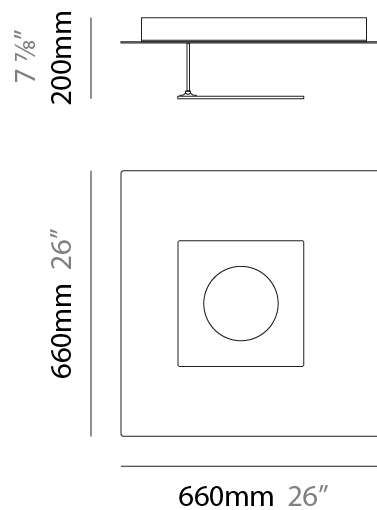

PETRA SURFACE

D42078-

base number
Color   Finish
Temperature   Options

PROJECT _____
TYPE _____
SPECIFIER _____
QUANTITY _____
DATE _____

1. To build a product code in our configurator select the specify button on the base model # product page
2. To build a manual product code on this datasheet choose from the options listed below in blue font and add the suffix to the base model #

GENERAL

Series: Petra
Partner: Icone
Division: Design
Installation: Surface
Product Type: Ceiling Surface
Mounting Location: Ceiling
Light Distribution: Indirect

PHYSICAL

Shape: Square
Length (mm): 660
Length (in): 26
Width (mm): 660
Width (in): 26
Height (mm): 200
Height (in): 7 7/8

Fixture Finish: [ECO_SBR](#) / [ECO_WHI](#) / [ECR_BLK](#) / [ECR_SAL](#) / [ECR_SBR](#) / [EGL_BLK](#) / [EGL_RUS](#) / [EGL_WHI](#) / [ESI_SBR](#) / [SLA_SAL](#) / [WHI_RUS](#) / [WHI_SAL](#) / [WHI_WHI](#)

Fixture Material: Aluminum

ELECTRICAL

Lamp Type: LED
Input Wattage (W): 28
Total Output Wattage (W): 25.2
Dimming: Non-Dimmable / 0-10V Dimming
Driver Included: Yes
Driver Location: Integrated
Driver Type: Constant Current - 120-277Vac
Driver Class: Class 2
Input Voltage (V): 120
Constant Current (MA): 700

LED

Color Temperature (°K): [2700](#) / [3000](#)
Nominal Lumen (lm): 3697
CRI: >90 CRI
Lamp Life (hrs): 50000

OPTICAL

RATINGS AND CERTIFICATIONS

Certified By: Certified for North American Standards
IP rating: IP20