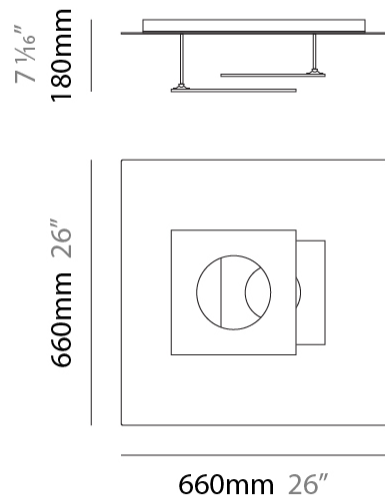

PETRA SURFACE

D42074- -

base number   Color   Finish
Temperature   Options

PROJECT
TYPE
SPECIFIER
QUANTITY
DATE

1. To build a product code in our configurator select the specify button on the base model # product page
2. To build a manual product code on this datasheet choose from the options listed below in blue font and add the suffix to the base model #

GENERAL

Series: Petra
Partner: Icone
Division: Design
Installation: Surface
Product Type: Ceiling Surface
Mounting Location: Ceiling
Light Distribution: Indirect

PHYSICAL

Shape: Square
Length (mm): 660
Length (in): 26
Width (mm): 660
Width (in): 26
Height (mm): 180
Height (in): 7 1/16

Fixture Finish: [ECO_SBR](#) / [ECO_WHI](#) / [ECR_BLK](#) / [ECR_SAL](#) / [ECR_SBR](#) / [EGL_BLK](#) / [EGL_RUS](#) / [EGL_WHI](#) / [ESI_SBR](#) / [SLA_SAL](#) / [WHI_RUS](#) / [WHI_SAL](#) / [WHI_WHI](#)

Fixture Material: Aluminum

ELECTRICAL

Lamp Type: LED
Input Wattage (W): 48
Total Output Wattage (W): 42
Dimming: Non-Dimmable / 0-10V Dimming
Driver Included: Yes
Driver Location: Integrated
Driver Type: Constant Current - Universal
Driver Class: Class 2
Input Voltage (V): 120
Constant Current (MA): 700

LED

Color Temperature (°K): [2700](#) / [3000](#)
Nominal Lumen (lm): 6295
CRI: >90 CRI
Lamp Life (hrs): 50000

OPTICAL

RATINGS AND CERTIFICATIONS

Certified By: Certified for North American Standards
IP rating: IP20