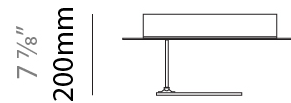

PETRA SURFACE

D42080- -

base number   Color   Finish
Temperature   Options

PROJECT
TYPE
SPECIFIER
QUANTITY
DATE

1. To build a product code in our configurator select the specify button on the base model # product page
2. To build a manual product code on this datasheet choose from the options listed below in blue font and add the suffix to the base model #

GENERAL

Series: Petra
Partner: Icone
Division: Design
Installation: Surface
Product Type: Ceiling Surface
Mounting Location: Ceiling
Light Distribution: Indirect

PHYSICAL

Shape: Square
Length (mm): 430
Length (in): 16 ¹⁵/₁₆
Width (mm): 430
Width (in): 16 ¹⁵/₁₆
Height (mm): 200
Height (in): 7 ⁷/₈
Fixture Finish: [ECO_SBR](#) / [ECO_WHI](#) / [ECR_BLK](#) / [ECR_SAL](#) / [ECR_SBR](#) / [EGL_BLK](#) / [EGL_RUS](#) / [EGL_WHI](#) / [ESI_SBR](#) / [SLA_SAL](#) / [WHI_RUS](#) / [WHI_SAL](#) / [WHI_WHI](#)
Fixture Material: Aluminum

ELECTRICAL

Lamp Type: LED
Input Wattage (W): 16
Total Output Wattage (W): 13.5
Dimming: Non-Dimmable / 0-10V Dimming
Driver Included: Yes
Driver Location: Integrated
Driver Type: Constant Current - 120Vac
Driver Class: Class 2
Input Voltage (V): 120
Constant Current (MA): 700

LED

Color Temperature (°K): 2700 / 3000
Nominal Lumen (lm): 2100
CRI: >90 CRI
Lamp Life (hrs): 50000

OPTICAL

RATINGS AND CERTIFICATIONS

Certified By: Certified for North American Standards
IP rating: IP20

430mm 16 ¹⁵/₁₆"