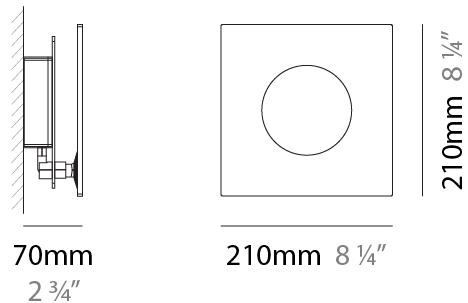

PETRA SURFACE

D43058-

base number   Color   Finish
Temperature   Options

PROJECT
TYPE
SPECIFIER
QUANTITY
DATE

1. To build a product code in our configurator select the specify button on the base model # product page
2. To build a manual product code on this datasheet choose from the options listed below in blue font and add the suffix to the base model #

GENERAL

Series: Petra
Brand: Icone
Division: Design
Mounting Type: Surface
Mounting Location: Wall
Subcategory: Ambient

PHYSICAL

Shape: Square
Length (mm): 210
Length (in): 8 ¼
Width (mm): 70
Width (in): 2 ¾
Height (mm): 210
Height (in): 8 ¼
Light Distribution: Indirect
Fixture Finish: [ECO_SBR](#) / [ECO_WH1](#) / [ECR_BLK](#) / [ECR_SAL](#) / [ECR_SBR](#) / [EGL_BLK](#) / [EGL_RUS](#) / [EGL_WH1](#) / [ESI_SBR](#) / [SLA_SAL](#) / [WH1_RUS](#) / [WH1_SAL](#) / [WH1_WH1](#)
Fixture Material: Aluminum

ELECTRICAL

Lamp Type: LED
Input Wattage (W): 16
Total Output Wattage (W): 13.5
Dimming: Non-Dimmable / 0-10V Dimming
Driver Included: Yes
Driver Location: Integrated
Driver Type: Constant Current - 120Vac
Driver Class: Class 2
Input Voltage (V): 120
Constant Current (MA): 700

LED

Color Temperature (°K): [2700](#) / [3000](#)
Nominal Lumen (lm): 2598
CRI: >90 CRI
Lamp Life (hrs): 50000

OPTICAL

RATINGS AND CERTIFICATIONS

Certified By: Certified for North American Standards
IP rating: IP20