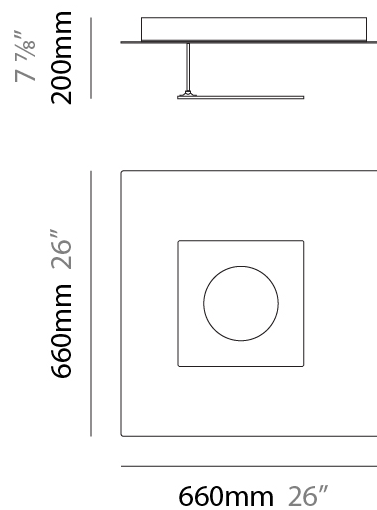

PETRA SURFACE

D42078-

base number
Color   Finish
Temperature   Options

PROJECT
TYPE
SPECIFIER
QUANTITY
DATE

1. To build a product code in our configurator select the specify button on the base model # product page
2. To build a manual product code on this datasheet choose from the options listed below in blue font and add the suffix to the base model #

GENERAL

Series: Petra
Brand: Icone
Division: Design
Mounting Type: Surface
Mounting Location: Ceiling
Subcategory: Ambient

PHYSICAL

Shape: Square
Length (mm): 660
Length (in): 26
Width (mm): 660
Width (in): 26
Height (mm): 200
Height (in): 7 7/8
Light Distribution: Indirect
Fixture Finish: [ECO_SBR](#) / [ECO_WHI](#) / [ECR_BLK](#) / [ECR_SAL](#) / [ECR_SBR](#) / [EGL_BLK](#) / [EGL_RUS](#) / [EGL_WHI](#) / [ESI_SBR](#) / [SLA_SAL](#) / [WHI_RUS](#) / [WHI_SAL](#) / [WHI_WHI](#)
Fixture Material: Aluminum

ELECTRICAL

Lamp Type: LED
Input Wattage (W): 28
Total Output Wattage (W): 25.2
Dimming: Non-Dimmable / 0-10V Dimming
Driver Included: Yes
Driver Location: Integrated
Driver Type: Constant Current - 120-277Vac
Driver Class: Class 2
Input Voltage (V): 120
Constant Current (MA): 700

LED

Color Temperature (°K): [2700](#) / [3000](#)
Nominal Lumen (lm): 3697
CRI: >90 CRI
Lamp Life (hrs): 50000

OPTICAL

RATINGS AND CERTIFICATIONS

Certified By: Certified for North American Standards
IP rating: IP20