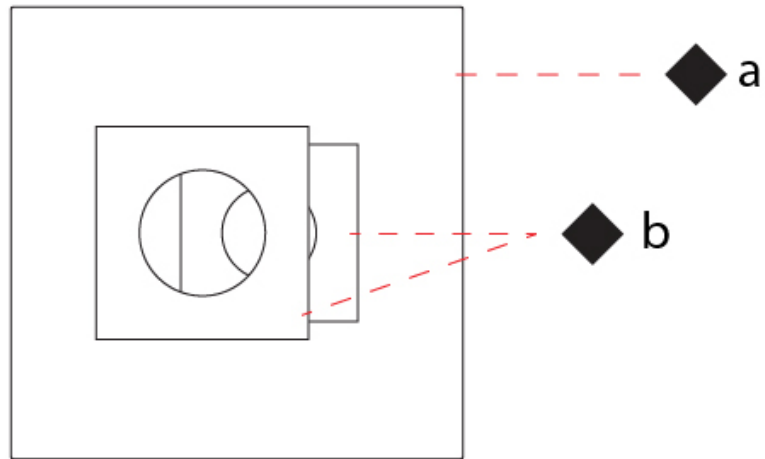

D42074-

PROJECT	_____
TYPE	_____
SPECIFIER	_____
QUANTITY	_____
DATE	_____

D