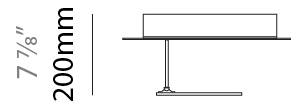

PETRA SURFACE

D42080-

base number
Color   Finish
Temperature   Options

PROJECT
TYPE
SPECIFIER
QUANTITY
DATE

1. To build a product code in our configurator select the specify button on the base model # product page
2. To build a manual product code on this datasheet choose from the options listed below in blue font and add the suffix to the base model #

GENERAL

Series: Petra
Partner: Icone
Division: Design
Installation: Surface
Product Type: Ceiling Surface
Mounting Location: Ceiling
Light Distribution: Indirect

PHYSICAL

Shape: Square
Length (mm): 430
Length (in): 16 ¹⁵/₁₆
Width (mm): 430
Width (in): 16 ¹⁵/₁₆
Height (mm): 200
Height (in): 7 ⁷/₈
Fixture Finish: [ECO_SBR](#) / [ECO_WH](#)I / [ECR_BLK](#) / [ECR_SAL](#) / [ECR_SBR](#) / [EGL_BLK](#) / [EGL_RUS](#) / [EGL_WH](#)I / [ESI_SBR](#) / [SLA_SAL](#) / [WHI_RUS](#) / [WHI_SAL](#) / [WHI_WH](#)I
Fixture Material: Aluminum

ELECTRICAL

Lamp Type: LED
Input Wattage (W): 16
Total Output Wattage (W): 13.5
Dimming: Non-Dimmable / 0-10V Dimming
Driver Included: Yes
Driver Location: Integrated
Driver Type: Constant Current - 120Vac
Driver Class: Class 2
Input Voltage (V): 120
Constant Current (MA): 700

LED

Color Temperature (°K): 2700 / 3000
Nominal Lumen (lm): 2100
CRI: >90 CRI
Lamp Life (hrs): 50000

OPTICAL

RATINGS AND CERTIFICATIONS

Certified By: Certified for North American Standards
IP rating: IP20

430mm 16 ¹⁵/₁₆"