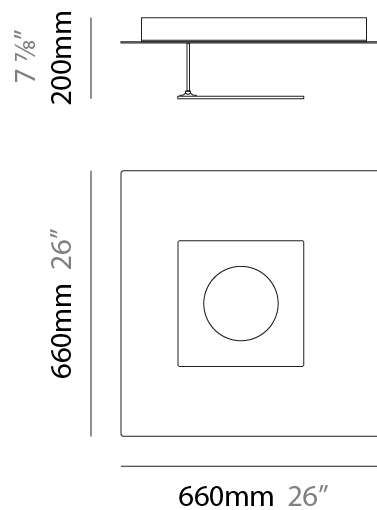

PETRA SURFACE

D42078- -

base number
Color   Finish
Temperature   Options

PROJECT
TYPE
SPECIFIER
QUANTITY
DATE

1. To build a product code in our configurator select the specify button on the base model # product page
2. To build a manual product code on this datasheet choose from the options listed below in blue font and add the suffix to the base model #

GENERAL

Series: Petra
Partner: Icone
Division: Design
Installation: Surface
Product Type: Ceiling Surface
Mounting Location: Ceiling
Light Distribution: Indirect

PHYSICAL

Shape: Square
Length (mm): 660
Length (in): 26
Width (mm): 660
Width (in): 26
Height (mm): 200
Height (in): 7 7/8

Fixture Finish: [ECO_SBR](#) / [ECO_WHI](#) / [ECR_BLK](#) / [ECR_SAL](#) / [ECR_SBR](#) / [EGL_BLK](#) / [EGL_RUS](#) / [EGL_WHI](#) / [ESI_SBR](#) / [SLA_SAL](#) / [WHI_RUS](#) / [WHI_SAL](#) / [WHI_WHI](#)

Fixture Material: Aluminum

ELECTRICAL

Lamp Type: LED
Input Wattage (W): 28
Total Output Wattage (W): 25.2
Dimming: Non-Dimmable / 0-10V Dimming
Driver Included: Yes
Driver Location: Integrated
Driver Type: Constant Current - 120-277Vac
Driver Class: Class 2
Input Voltage (V): 120
Constant Current (MA): 700

LED

Color Temperature (°K): [2700](#) / [3000](#)
Nominal Lumen (lm): 3697
CRI: >90 CRI
Lamp Life (hrs): 50000

OPTICAL

RATINGS AND CERTIFICATIONS

Certified By: Certified for North American Standards
IP rating: IP20