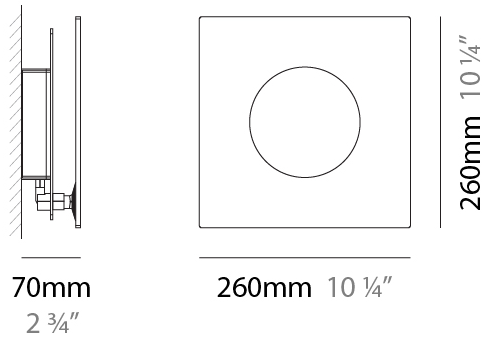

PETRA SURFACE

D43057- -

base number   Color   Finish
Temperature   Options

1. To build a product code in our configurator select the specify button on the base model # product page
2. To build a manual product code on this datasheet choose from the options listed below in blue font and add the suffix to the base model #

GENERAL

Series: Petra
Partner: Icone
Division: Design
Installation: Surface
Product Type: Wall Surface
Mounting Location: Wall
Light Distribution: Indirect

PHYSICAL

Shape: Square
Length (mm): 260
Length (in): 10 ¼
Width (mm): 70
Width (in): 2 ¾
Height (mm): 260
Height (in): 10 ¼
Fixture Finish: [ECO_SBR](#) / [ECO_WHI](#) / [ECR_BLK](#) / [ECR_SAL](#) / [ECR_SBR](#) / [EGL_BLK](#) / [EGL_RUS](#) / [EGL_WHI](#) / [ESI_SBR](#) / [SLA_SAL](#) / [WHI_RUS](#) / [WHI_SAL](#) / [WHI_WHI](#)
Fixture Material: Aluminum

ELECTRICAL

Lamp Type: LED
Input Wattage (W): 19.7
Total Output Wattage (W): 16.8
Dimming: Non-Dimmable / 0-10V Dimming
Driver Included: Yes
Driver Location: Integrated
Driver Type: Constant Current - Universal
Driver Class: Class 2
Input Voltage (V): 120
Constant Current (MA): 700

LED

Color Temperature (°K): [2700](#) / [3000](#)
Nominal Lumen (lm): 2598
CRI: >90 CRI
Lamp Life (hrs): 50000

OPTICAL

RATINGS AND CERTIFICATIONS

Certified By: Certified for North American Standards
IP rating: IP20

PROJECT
TYPE
SPECIFIER
QUANTITY
DATE