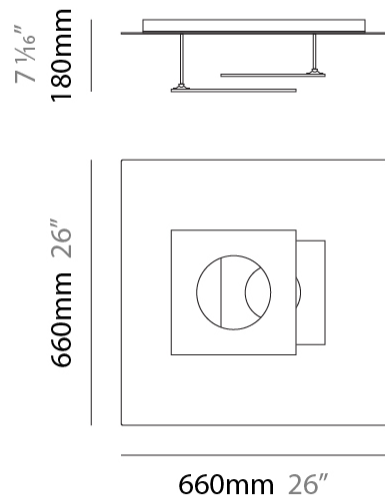

PETRA SURFACE

D42074- -

base number   Color   Finish
Temperature   Options

PROJECT
TYPE
SPECIFIER
QUANTITY
DATE

1. To build a product code in our configurator select the specify button on the base model # product page
2. To build a manual product code on this datasheet choose from the options listed below in blue font and add the suffix to the base model #

GENERAL

Series: Petra
Partner: Icone
Division: Design
Installation: Surface
Product Type: Ceiling Surface
Mounting Location: Ceiling
Light Distribution: Indirect

PHYSICAL

Shape: Square
Length (mm): 660
Length (in): 26
Width (mm): 660
Width (in): 26
Height (mm): 180
Height (in): 7 1/16

Fixture Finish: ECO_SBR / ECO_WHI / ECR_BLK / ECR_SAL / ECR_SBR / EGL_BLK / EGL_RUS / EGL_WHI / ESI_SBR / SLA_SAL / WHI_RUS / WHI_SAL / WHI_WHI

Fixture Material: Aluminum

ELECTRICAL

Lamp Type: LED
Input Wattage (W): 48
Total Output Wattage (W): 42
Dimming: Non-Dimmable / 0-10V Dimming
Driver Included: Yes
Driver Location: Integrated
Driver Type: Constant Current - Universal
Driver Class: Class 2
Input Voltage (V): 120
Constant Current (MA): 700

LED

Color Temperature (°K): 2700 / 3000
Nominal Lumen (lm): 6295
CRI: >90 CRI
Lamp Life (hrs): 50000

OPTICAL

RATINGS AND CERTIFICATIONS

Certified By: Certified for North American Standards
IP rating: IP20