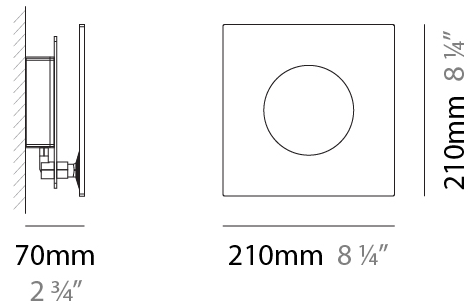

PETRA SURFACE

D43058- -

base number   Color   Finish
Temperature   Options

PROJECT
TYPE
SPECIFIER
QUANTITY
DATE

1. To build a product code in our configurator select the specify button on the base model # product page
2. To build a manual product code on this datasheet choose from the options listed below in blue font and add the suffix to the base model #

GENERAL

Series: Petra
Partner: Icone
Division: Design
Installation: Surface
Product Type: Wall Surface
Mounting Location: Wall
Light Distribution: Indirect

PHYSICAL

Shape: Square
Length (mm): 210
Length (in): 8 ¼
Width (mm): 70
Width (in): 2 ¾
Height (mm): 210
Height (in): 8 ¼
Fixture Finish: [ECO_SBR](#) / [ECO_WHI](#) / [ECR_BLK](#) / [ECR_SAL](#) / [ECR_SBR](#) / [EGL_BLK](#) / [EGL_RUS](#) / [EGL_WHI](#) / [ESI_SBR](#) / [SLA_SAL](#) / [WHI_RUS](#) / [WHI_SAL](#) / [WHI_WHI](#)
Fixture Material: Aluminum

ELECTRICAL

Lamp Type: LED
Input Wattage (W): 16
Total Output Wattage (W): 13.5
Dimming: Non-Dimmable / 0-10V Dimming
Driver Included: Yes
Driver Location: Integrated
Driver Type: Constant Current - 120Vac
Driver Class: Class 2
Input Voltage (V): 120
Constant Current (MA): 700

LED

Color Temperature (°K): [2700](#) / [3000](#)
Nominal Lumen (lm): 2598
CRI: >90 CRI
Lamp Life (hrs): 50000

OPTICAL

RATINGS AND CERTIFICATIONS

Certified By: Certified for North American Standards
IP rating: IP20