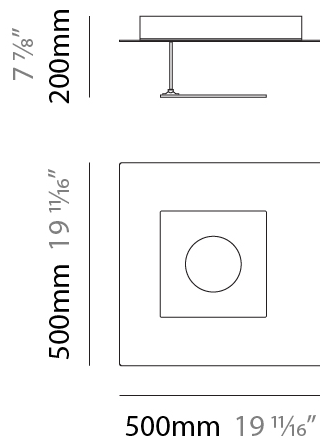

PROJECT	_____
TYPE	_____
SPECIFIER	_____
QUANTITY	_____
DATE	_____

PETRA SURFACE

D42079- -

base number
Color   Temperature   Finish   Options

1. To build a product code in our configurator select the specify button on the base model # product page
2. To build a manual product code on this datasheet choose from the options listed below in blue font and add the suffix to the base model #

GENERAL

Series: Petra
Partner: Icone
Division: Design
Installation: Surface
Product Type: Ceiling Surface
Mounting Location: Ceiling
Light Distribution: Indirect

PHYSICAL

Shape: Square
Length (mm): 500
Length (in): 19 11/16
Width (mm): 500
Width (in): 19 11/16
Height (mm): 200
Height (in): 7 7/8
Fixture Finish: [ECO_SBR](#) / [ECO_WHI](#) / [ECR_BLK](#) / [ECR_SAL](#) / [ECR_SBR](#) / [EGL_BLK](#) / [EGL_RUS](#) / [EGL_WHI](#) / [ESI_SBR](#) / [SLA_SAL](#) / [WHI_RUS](#) / [WHI_SAL](#) / [WHI_WHI](#)
Fixture Material: Aluminum

ELECTRICAL

Lamp Type: LED
Input Wattage (W): 19.7
Total Output Wattage (W): 16.8
Dimming: Non-Dimmable / 0-10V Dimming
Driver Included: Yes
Driver Location: Integrated
Driver Type: Constant Current - Universal
Driver Class: Class 2
Input Voltage (V): 120
Constant Current (MA): 700

LED

Color Temperature (°K): [2700](#) / [3000](#)
Nominal Lumen (lm): 3697
CRI: >90 CRI
Lamp Life (hrs): 50000

OPTICAL

RATINGS AND CERTIFICATIONS

Certified By: Certified for North American Standards
IP rating: IP20