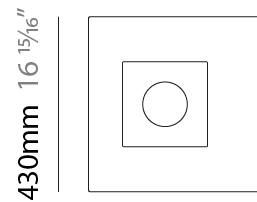

PETRA SURFACE

D42080- -

base number
Color   Finish
Temperature   Options

PROJECT
TYPE
SPECIFIER
QUANTITY
DATE

1. To build a product code in our configurator select the specify button on the base model # product page
2. To build a manual product code on this datasheet choose from the options listed below in blue font and add the suffix to the base model #

GENERAL

Series: Petra
Brand: Icone
Division: Design
Mounting Type: Surface
Mounting Location: Ceiling
Subcategory: Ambient

PHYSICAL

Shape: Square
Length (mm): 430
Length (in): 16 ¹⁵/₁₆
Width (mm): 430
Width (in): 16 ¹⁵/₁₆
Height (mm): 200
Height (in): 7 ⁷/₈
Light Distribution: Indirect
Fixture Finish: [ECO_SBR](#) / [ECO_WHI](#) / [ECR_BLK](#) / [ECR_SAL](#) / [ECR_SBR](#) / [EGL_BLK](#) / [EGL_RUS](#) / [EGL_WHI](#) / [ESI_SBR](#) / [SLA_SAL](#) / [WHI_RUS](#) / [WHI_SAL](#) / [WHI_WHI](#)
Fixture Material: Aluminum

ELECTRICAL

Lamp Type: LED
Input Wattage (W): 16
Total Output Wattage (W): 13.5
Dimming: Non-Dimmable / 0-10V Dimming
Driver Included: Yes
Driver Location: Integrated
Driver Type: Constant Current - 120Vac
Driver Class: Class 2
Input Voltage (V): 120
Constant Current (MA): 700

LED

Color Temperature (°K): 2700 / 3000
Nominal Lumen (lm): 2100
CRI: >90 CRI
Lamp Life (hrs): 50000

OPTICAL

RATINGS AND CERTIFICATIONS

Certified By: Certified for North American Standards
IP rating: IP20

430mm 16 ¹⁵/₁₆"