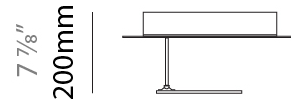

PETRA SURFACE

D42080-

base number   Color   Finish
Temperature   Options

PROJECT
TYPE
SPECIFIER
QUANTITY
DATE

1. To build a product code in our configurator select the specify button on the base model # product page
2. To build a manual product code on this datasheet choose from the options listed below in blue font and add the suffix to the base model #

GENERAL

Series: Petra
Brand: Icone
Division: Design
Mounting Type: Surface
Mounting Location: Ceiling
Subcategory: Ambient

PHYSICAL

Shape: Square
Length (mm): 430
Length (in): 16 ¹⁵/₁₆
Width (mm): 430
Width (in): 16 ¹⁵/₁₆
Height (mm): 200
Height (in): 7 ⁷/₈
Light Distribution: Indirect
Fixture Finish: [ECO_SBR](#) / [ECO_WHI](#) / [ECR_BLK](#) / [ECR_SAL](#) / [ECR_SBR](#) / [EGL_BLK](#) / [EGL_RUS](#) / [EGL_WHI](#) / [ESI_SBR](#) / [SLA_SAL](#) / [WHI_RUS](#) / [WHI_SAL](#) / [WHI_WHI](#)
Fixture Material: Aluminum

ELECTRICAL

Lamp Type: LED
Input Wattage (W): 16
Total Output Wattage (W): 13.5
Dimming: Non-Dimmable / 0-10V Dimming
Driver Included: Yes
Driver Location: Integrated
Driver Type: Constant Current - 120Vac
Driver Class: Class 2
Input Voltage (V): 120
Constant Current (MA): 700

LED

Color Temperature (°K): 2700 / 3000
Nominal Lumen (lm): 2100
CRI: >90 CRI
Lamp Life (hrs): 50000

OPTICAL

RATINGS AND CERTIFICATIONS

Certified By: Certified for North American Standards
IP rating: IP20

430mm 16 ¹⁵/₁₆"