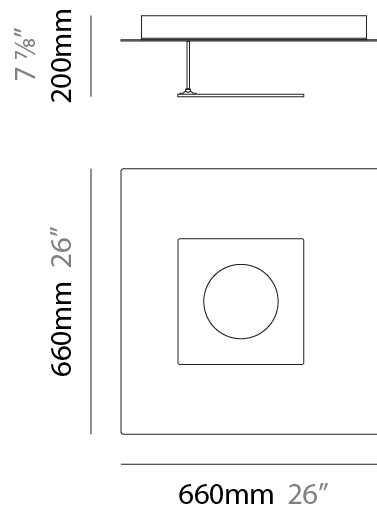

PROJECT
TYPE
SPECIFIER
QUANTITY
DATE

PETRA SURFACE

D42078-

base number	Color	Finish
	Temperature	Options

1. To build a product code in our configurator select the specify button on the base model # product page
2. To build a manual product code on this datasheet choose from the options listed below in blue font and add the suffix to the base model #

GENERAL

Series: Petra
Brand: Icone
Division: Design
Mounting Type: Surface
Mounting Location: Ceiling
Subcategory: Ambient

PHYSICAL

Shape: Square
Length (mm): 660
Length (in): 26
Width (mm): 660
Width (in): 26
Height (mm): 200
Height (in): 7 7/8
Light Distribution: Indirect
Fixture Finish: ECO_SBR / ECO_WHI / ECR_BLK / ECR_SAL / ECR_SBR / EGL_BLK / EGL_RUS / EGL_WHI / ESI_SBR / SLA_SAL / WHI_RUS / WHI_SAL / WHI_WHI
Fixture Material: Aluminum

ELECTRICAL

Lamp Type: LED
Input Wattage (W): 28
Total Output Wattage (W): 25.2
Dimming: Non-Dimmable / 0-10V Dimming
Driver Included: Yes
Driver Location: Integrated
Driver Type: Constant Current - 120-277Vac
Driver Class: Class 2
Input Voltage (V): 120
Constant Current (MA): 700

LED

Color Temperature (°K): 2700 / 3000
Nominal Lumen (lm): 3697
CRI: >90 CRI
Lamp Life (hrs): 50000

OPTICAL

RATINGS AND CERTIFICATIONS

Certified By: Certified for North American Standards
IP rating: IP20