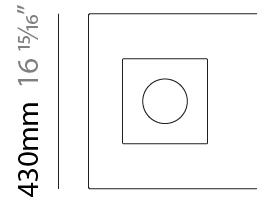

PETRA SURFACE

D42080-

base number   Color   Finish
Temperature   Options

PROJECT
TYPE
SPECIFIER
QUANTITY
DATE

1. To build a product code in our configurator select the specify button on the base model # product page
2. To build a manual product code on this datasheet choose from the options listed below in blue font and add the suffix to the base model #

GENERAL

Series: Petra
Brand: Icone
Division: Design
Mounting Type: Surface
Mounting Location: Ceiling
Subcategory: Ambient

PHYSICAL

Shape: Square
Length (mm): 430
Length (in): 16 ¹⁵/₁₆
Width (mm): 430
Width (in): 16 ¹⁵/₁₆
Height (mm): 200
Height (in): 7 ⁷/₈
Light Distribution: Indirect
Fixture Finish: [ECO_SBR](#) / [ECO_WHI](#) / [ECR_BLK](#) / [ECR_SAL](#) / [ECR_SBR](#) / [EGL_BLK](#) / [EGL_RUS](#) / [EGL_WHI](#) / [ESI_SBR](#) / [SLA_SAL](#) / [WHI_RUS](#) / [WHI_SAL](#) / [WHI_WHI](#)
Fixture Material: Aluminum

ELECTRICAL

Lamp Type: LED
Input Wattage (W): 16
Total Output Wattage (W): 13.5
Dimming: Non-Dimmable / 0-10V Dimming
Driver Included: Yes
Driver Location: Integrated
Driver Type: Constant Current - 120Vac
Driver Class: Class 2
Input Voltage (V): 120
Constant Current (MA): 700

LED

Color Temperature (°K): 2700 / 3000
Nominal Lumen (lm): 2100
CRI: >90 CRI
Lamp Life (hrs): 50000

OPTICAL

RATINGS AND CERTIFICATIONS

Certified By: Certified for North American Standards
IP rating: IP20

430mm 16 ¹⁵/₁₆"