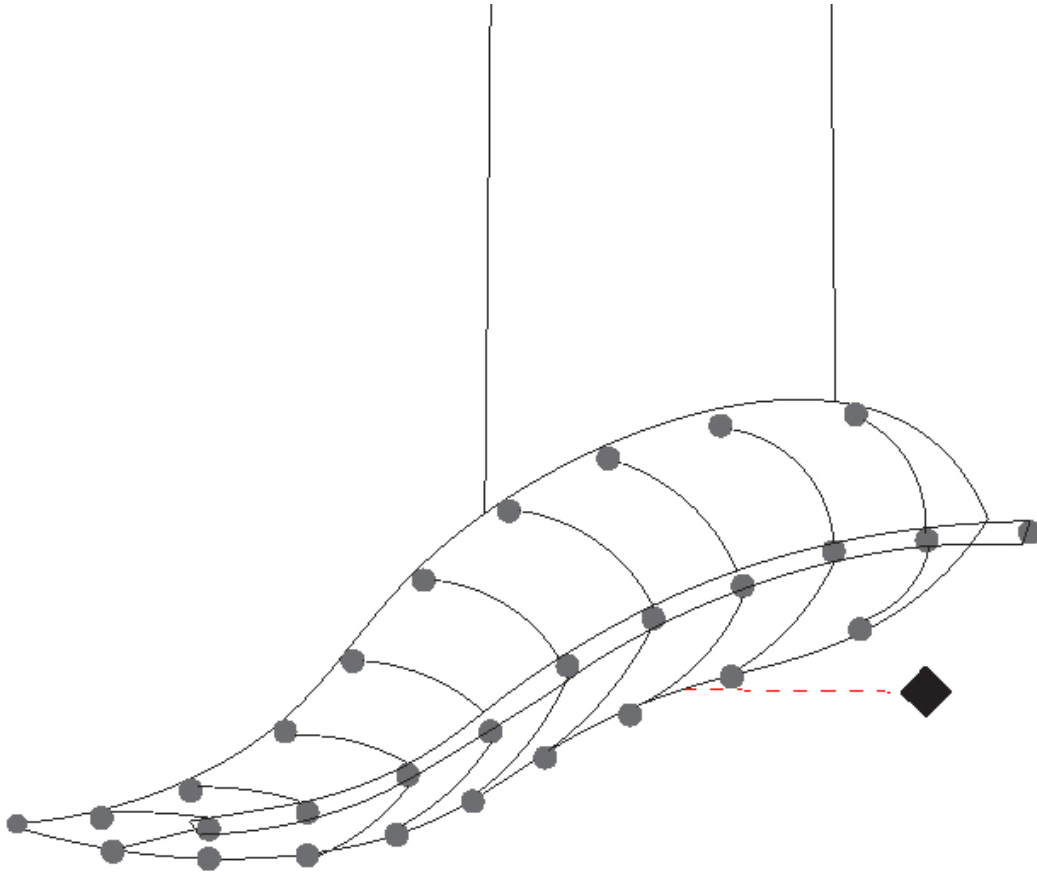

D101677-

PROJECT

TYPE

SPECIFIER

QUANTITY

DATE

D

PHILAE COLOR FINISH CHART