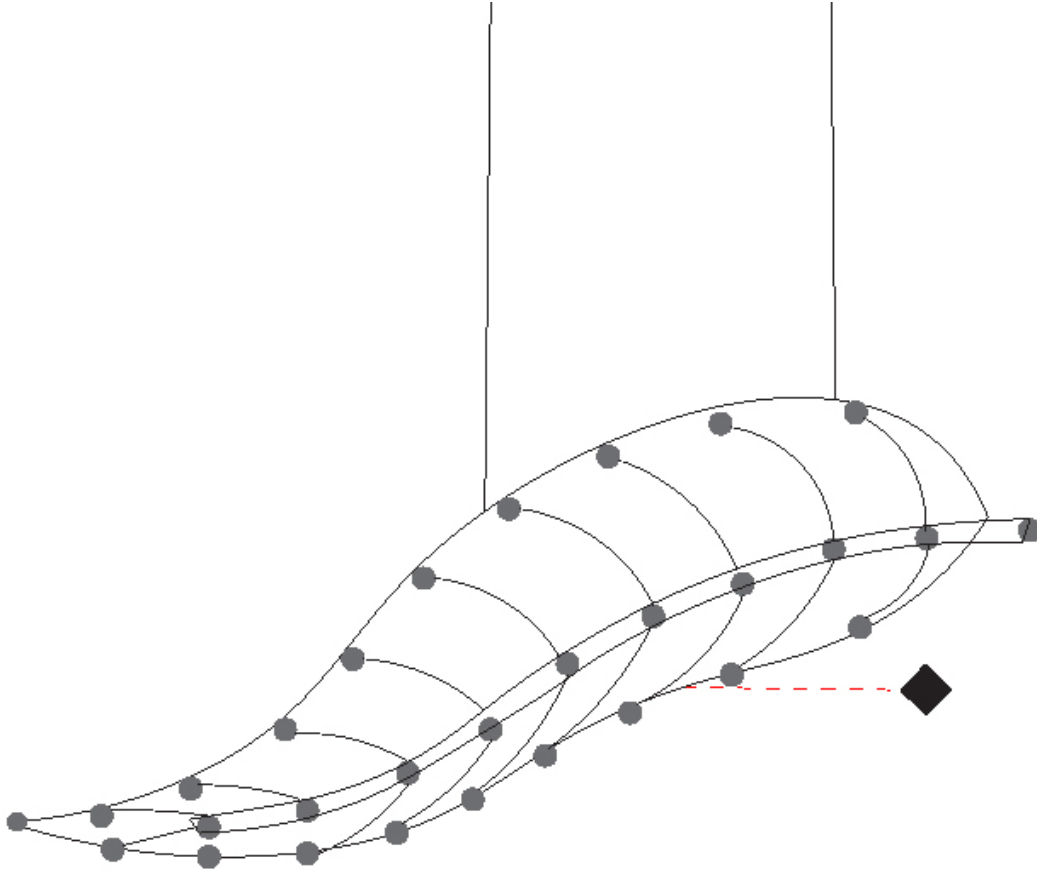

D101622-

PROJECT

TYPE

SPECIFIER

QUANTITY

DATE

D