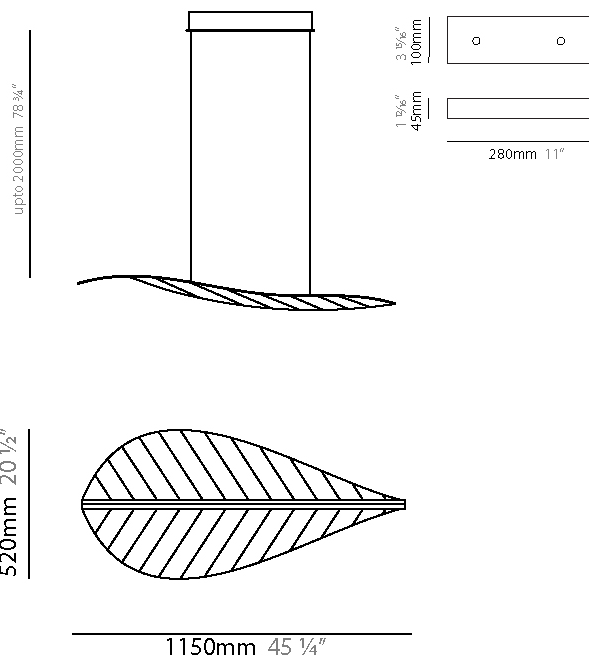

PHILAE SUSPENSION

D101677-

base number   LED Dimming   Color Temperature   Finish Options

1. To build a product code in our configurator select the specify button on the base model # product page
2. To build a manual product code on this datasheet choose from the options listed below in blue font and add the suffix to the base model #

GENERAL

Series: Philae
Brand: Quasar
Division: Design
Mounting Type: Suspension
Mounting Location: Ceiling
Subcategory: Ambient

PHYSICAL

Shape: Abstract
Length (mm): 1150
Length (in): 45 1/4
Width (mm): 520
Width (in): 20 1/2
Height (mm): 100
Height (in): 3 15/16
Max. Overall Height (mm): 2100
Max. Overall Height (in): 82 11/16
Light Distribution: Omnidirectional
Fixture Finish: [NIC / BRA / BBR](#)
Fixture Material: Metal
Cable Details: 2000mm Cable
Upon Request: Custom Sizes

ELECTRICAL

Lamp Type: LED
Input Wattage (W): 24.6
Dimming: [0-10V Dimming / Phase Dimming (120Vac Only)](#)
Driver Included: Yes
Driver Location: Integrated
Driver Type: Constant Voltage - 120/277Vac
Driver Class: Class 2
Input Voltage (V): 120 - 277
Output Voltage (V): 12
Upon Request: (Not included - see components) Integral: 0-10Vdc dimming

LED

Number of LEDs: 41
Color Temperature (°K): [2400 / 2800](#)
Max. Delivered Lumen (lm): 1230 (2800K)
CRI: >95 CRI
Lamp Life (hrs): 50000

OPTICAL

RATINGS AND CERTIFICATIONS

Certified By: Certified for North American Standards
IP rating: IP20