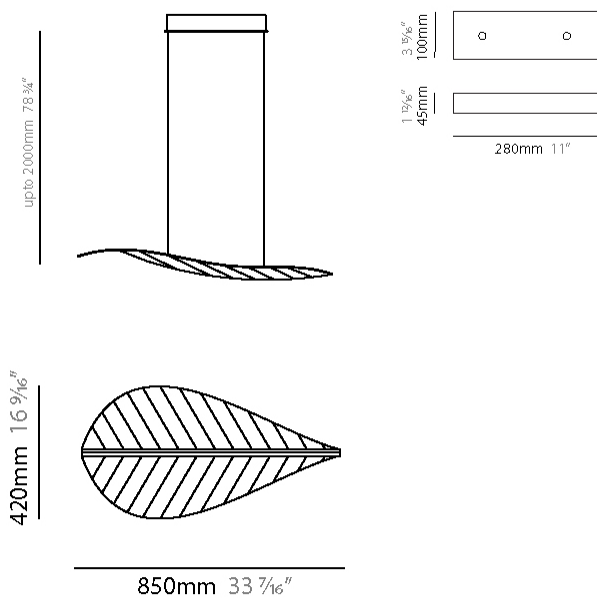

PHILAE SUSPENSION

D101622-

base number	LED	Color	Finish
	Dimming	Temperature	Options

1. To build a product code in our configurator select the specify button on the base model # product page
2. To build a manual product code on this datasheet choose from the options listed below in blue font and add the suffix to the base model #

GENERAL

Series: Philae
Brand: Quasar
Division: Design
Mounting Type: Suspension
Mounting Location: Ceiling
Subcategory: Ambient

PHYSICAL

Shape: Abstract
Length (mm): 850
Length (in): 33 7/16"
Width (mm): 420
Width (in): 16 9/16"
Height (mm): 100
Height (in): 3 15/16"
Max. Overall Height (mm): 2100
Max. Overall Height (in): 82 11/16"
Light Distribution: Omnidirectional
Weight (kg): 3
Weight (lbs): 6.61
Fixture Finish: NIC / BRA / BBR
Fixture Material: Metal
Cable Details: 2000mm Cable
Upon Request: Custom Sizes

ELECTRICAL

Lamp Type: LED
Input Wattage (W): 17.4
Dimming: 0-10V Dimming / Phase Dimming (120Vac Only)
Driver Included: Yes
Driver Location: Integrated
Driver Type: Constant Voltage - 120/277Vac
Driver Class: Class 2
Input Voltage (V): 120 - 277
Output Voltage (V): 12
Upon Request: (Not included - see components) Integral: 0-10Vdc dimming

LED

Number of LEDs: 29
Color Temperature (°K): 2400 / 2800
Max. Delivered Lumen (lm): 870 (2800K)
CRI: >95 CRI
Lamp Life (hrs): 50000

OPTICAL

RATINGS AND CERTIFICATIONS

Certified By: Certified for North American Standards
IP rating: IP20