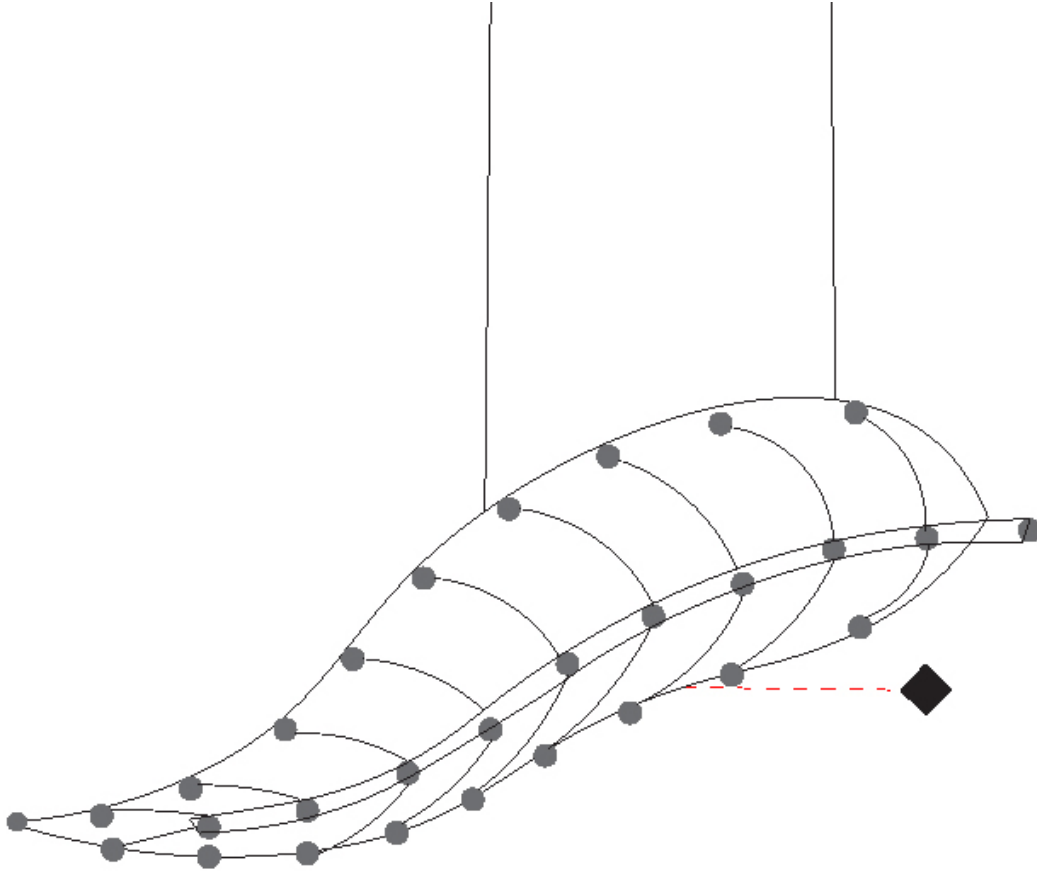

D101677-

PROJECT	_____
TYPE	_____
SPECIFIER	_____
QUANTITY	_____
DATE	_____

D