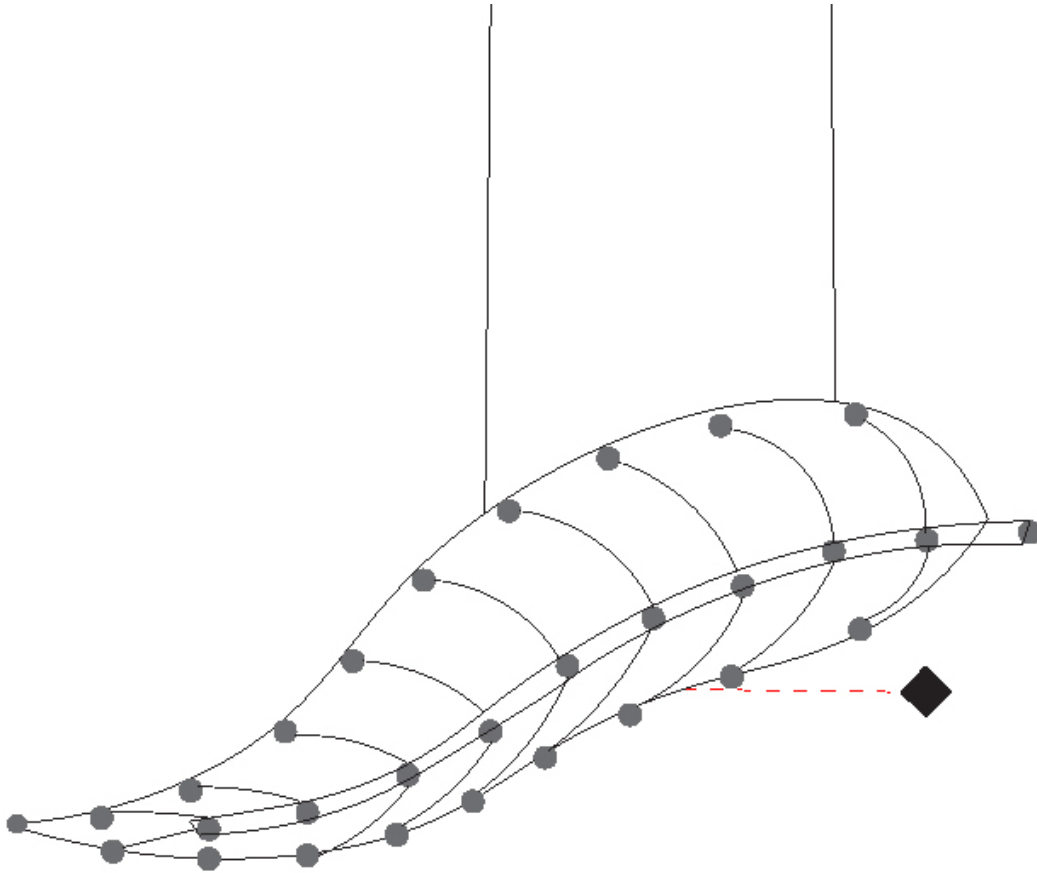

D101622-

PROJECT

TYPE

SPECIFIER

QUANTITY

DATE

D