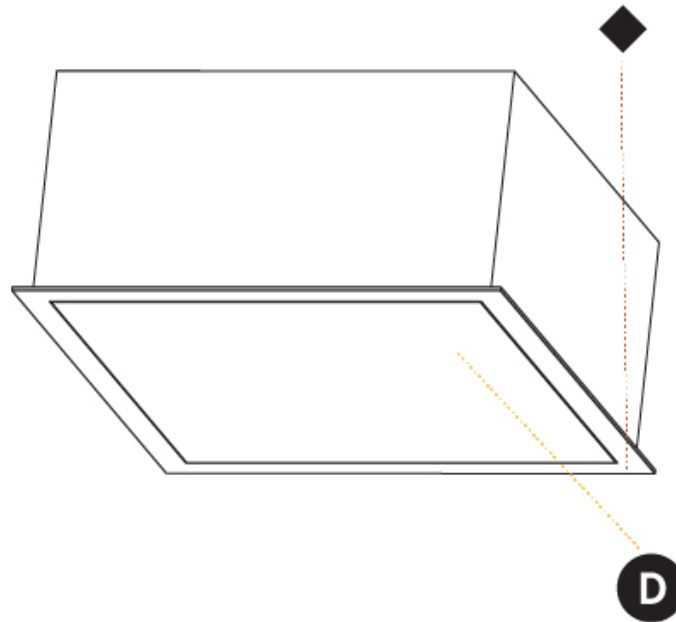

A37741-

PROJECT _____

TYPE _____

SPECIFIER _____

QUANTITY _____

DATE _____

A