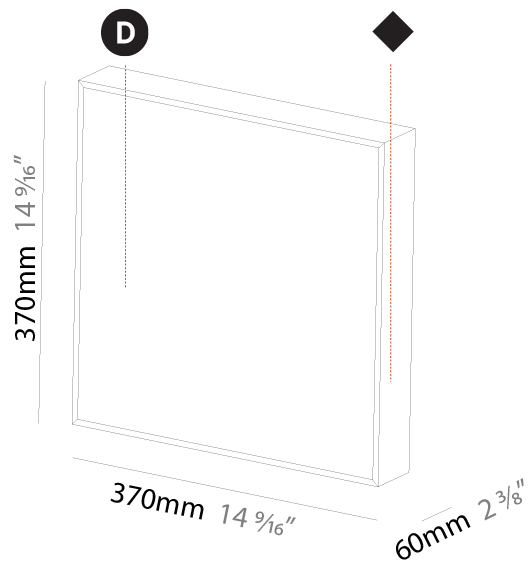

1. To build a product code in our configurator select the specify button on the base model # product page
2. To build a manual product code on this datasheet choose from the options listed below in blue font and add the suffix to the base model #

GENERAL

Series: Pi2
Subseries: Pi2 Standard
Brand: Prolicht
Division: Architectural
Mounting Type: Surface
Mounting Location: Ceiling
Subcategory: Ambient

PHYSICAL

Shape: Square
Length (mm): 370
Length (in): 14 9/16
Width (mm): 60
Width (in): 2 3/8
Height (mm): 370
Depth (mm): 60
Height (in): 14 9/16
Depth (in): 2 3/8
Light Distribution: Direct
Weight (kg): 3.41
Weight (lbs): 7.50
Diffuser: PMMA - Opal or Micro-Prism
Fixture Finish: SSR / BKV / CWI / CRY / HAB / UFT / ITA / RUA / FTG / MYG / LOD / PUS / FRO / FUP / KIA / POP / BLS / SPG / MEY / GOH / GUM / CHC / COM / ABZ / JAG / OBR / MOS / ROR

ELECTRICAL

Lamp Type: LED (Zhaga Standard)
Input Wattage (W): 13.2
Total Output Wattage (W): 12
Dimming: Tri-Mode (Non-Dimming and Phase Dimming (120Vac only) and 0-10V Dimming)
Driver Included: Yes
Driver Location: Integrated
Driver Type: Constant Current - Universal
Driver Class: Class 2
Input Voltage (V): 120 - 277
Constant Current (MA): 350

LED

Color Temperature (°K): 3000 / 3500 / 4000
Max. Delivered Lumen (lm): 1140 / 1156 / 1180
CRI: >80 CRI
Efficiency (%): 65
Lamp Life (hrs): 50000

OPTICAL

RATINGS AND CERTIFICATIONS

Certified By: Certified for North American Standards
IP rating: IP20