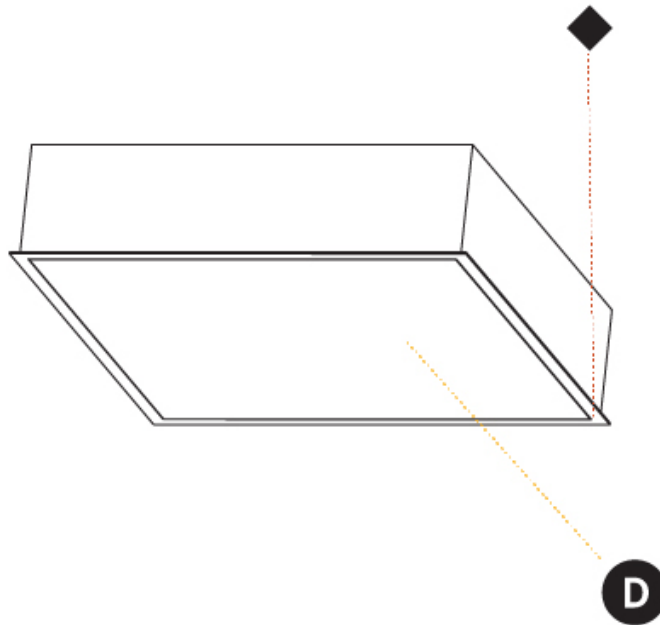

A37737-

PROJECT	_____
TYPE	_____
SPECIFIER	_____
QUANTITY	_____
DATE	_____