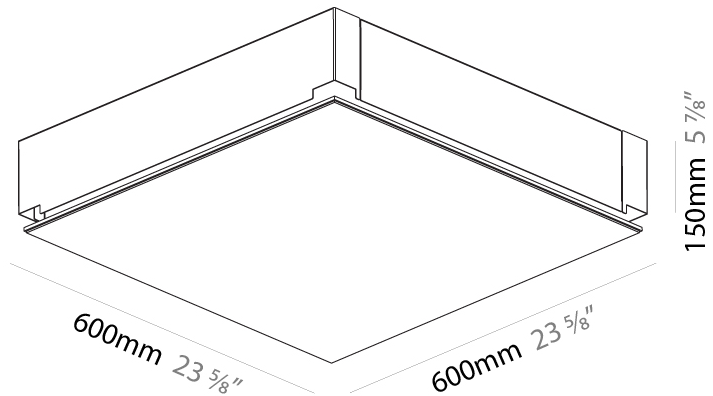

PHYSICAL

Shape: Square
Length (mm): 600
Length (in): 23 5/8
Width (mm): 600
Width (in): 23 5/8
Height (mm): 150
Height (in): 5 7/8
Ceiling Thickness (mm): 10 / 12.5 / 15 / 25 / 30
Ceiling Thickness (in): 3/8 or 1/2 or 9/16 or 1 or 1 3/16
Min. Recessing Depth (mm): 180
Min. Recessing Depth (in): 7 1/16
Light Distribution: Direct
Diffuser: PMMA - Opal
Fixture Finish: SSR / BKV / CWI / CRY / HAB / UFT / ITA / RUA / FTG / MYG / LOD / PUS / FRO / FUP / KIA / POP / BLS / SPG / MEY / GOH / GUM / CHC / COM / ABZ / JAG / OBR / MOS / ROR
Fixture Material: Aluminum
Cut-out Measurements: 635mm / 25" x 635mm / 25"
Upon Request: Unique Sizes Unique Ceiling Thickness Unique Mounting Depth Spot Inserts

ELECTRICAL

Lamp Type: LED (Zhaga Standard)
Input Wattage (W): 55
Total Output Wattage (W): 46
Dimming: Tri-Mode (Non-Dimming and Phase Dimming (120Vac only) and 0-10V Dimming)
Driver Included: Yes
Driver Location: Integrated
Driver Type: Constant Current - Universal
Driver Class: Class 2
Input Voltage (V): 120 - 277
Constant Current (MA): 350

LED

Color Temperature (°K): 3000 / 3500 / 4000
Max. Delivered Lumen (lm): 4350 / 4410 / 4500
CRI: >80 CRI
Efficiency (%): 65% (5mm Perspex)|65.10%
Lamp Life (hrs): 50000
Upon Request: RGB-W Tunable White Special Color Temperature CRI90

OPTICAL

RATINGS AND CERTIFICATIONS

Certified By: Certified for North American Standards
IP rating: IP20