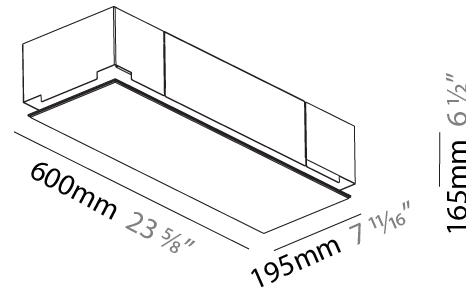

GENERAL

Series: Pi2
Subseries: Pi2 Whiteline
Brand: Prolicht
Division: Architectural
Mounting Type: Trimless
Mounting Location: Ceiling
Subcategory: Ambient

PHYSICAL

Shape: Rectangle
Length (mm): 600
Length (in): 23 5/8
Width (mm): 195
Width (in): 7 11/16
Depth (mm): 165
Depth (in): 6 1/2
Ceiling Thickness (mm): 10 / 12.5 / 15 / 25 / 30
Ceiling Thickness (in): 3/8 or 1/2 or 9/16 or 1 or 1 3/16
Min. Recessing Depth (mm): 180
Min. Recessing Depth (in): 7 1/16
Light Distribution: Direct
Weight (kg): 4.2
Weight (lbs): 9.24
Diffuser: PMMA - Opal
Fixture Material: Extruded Aluminum / Steel
Cut-out Measurements: 635mm / 25" x 230mm / 9 1/16"
Upon Request: Unique Sizes Unique Ceiling Thickness Unique Mounting Depth Spot Inserts

ELECTRICAL

Lamp Type: LED (Zhaga Standard)
Total Output Wattage (W): 19.1
Dimming: [Tri-Mode (Non-Dimming and Phase Dimming (120Vac only) and 0-10V Dimming)](#)
Driver Included: Yes
Driver Location: Integrated
Driver Type: Constant Current - Universal
Driver Class: Class 2
Input Voltage (V): 120 - 277
Constant Current (MA): 500

LED

Color Temperature (°K): [3000](#) / [3500](#) / [4000](#)
Max. Delivered Lumen (lm): 1430 / 1538 / 1570
CRI: >80 CRI
Efficiency (%): 58.2
Lamp Life (hrs): 50000
Upon Request: RGB-W Tunable White Special Color Temperature CRI90

OPTICAL

RATINGS AND CERTIFICATIONS

Certified By: Certified for North American Standards
IP rating: IP20