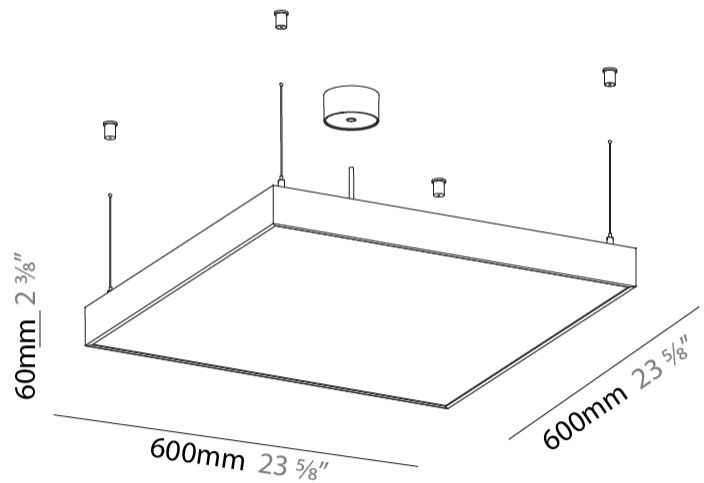

GENERAL

Series: Pi2
Subseries: Pi2 Standard
Brand: Prolicht
Division: Architectural
Mounting Type: Suspension
Mounting Location: Ceiling
Subcategory: Ambient

PHYSICAL

Shape: Square
Length (mm): 600
Length (in): 23 5/8
Width (mm): 600
Width (in): 23 5/8
Height (mm): 60
Height (in): 2 3/8
Light Distribution: Direct
Weight (kg): 9.9
Weight (lbs): 21.83
Diffuser: PMMA - Opal or Micro-Prism
Fixture Finish: SSR / BKV / CWI / CRY / HAB / UFT / ITA / RUA / FTG / MYG / LOD / PUS / FRO / FUP / KIA / POP / BLS / SPG / MEY / GOH / GUM / CHC / COM / ABZ / JAG / OBR / MOS / ROR
Fixture Material: Aluminum
Cable Details: 2000mm or 6000mm

ELECTRICAL

Lamp Type: LED (Zhaga Standard)
Input Wattage (W): 55
Total Output Wattage (W): 50
Dimming: Tri-Mode (Non-Dimming and Phase Dimming (120Vac only) and 0-10V Dimming)
Driver Included: Yes
Driver Location: Integrated
Driver Type: Constant Current - Universal
Driver Class: Class 2
Input Voltage (V): 120 - 277
Constant Current (MA): 350

LED

Color Temperature (°K): 3000 / 4000
Max. Delivered Lumen (lm): 5710 / 5802 / 5920
Nominal Lumen (lm): 6680 / 6782 / 6920
CRI: >80 CRI
Lamp Life (hrs): 50000

OPTICAL

RATINGS AND CERTIFICATIONS

Certified By: Certified for North American Standards
IP rating: IP20