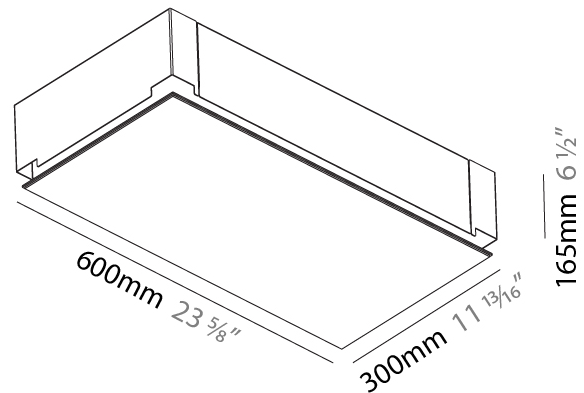

GENERAL

Series: Pi2
Subseries: Pi2 Whiteline
Brand: Prolicht
Division: Architectural
Mounting Type: Trimless
Mounting Location: Ceiling
Subcategory: Ambient

PHYSICAL

Shape: Rectangle
Length (mm): 600
Length (in): 23 5/8
Width (mm): 300
Width (in): 11 13/16
Depth (mm): 165
Depth (in): 6 1/2
Ceiling Thickness (mm): 10 / 12.5 / 15 / 25 / 30
Ceiling Thickness (in): 3/8 or 1/2 or 9/16 or 1 or 1 3/16
Min. Recessing Depth (mm): 180
Min. Recessing Depth (in): 7 1/16
Light Distribution: Direct
Weight (kg): 6.557
Weight (lbs): 14.53
Diffuser: PMMA - Opal
Fixture Material: Extruded Aluminum / Steel
Cut-out Measurements: 635mm / 25" x 335mm / 13 3/16"
Upon Request: Unique Sizes Unique Ceiling Thickness Unique Mounting Depth Spot Inserts

ELECTRICAL

Lamp Type: LED (Zhaga Standard)
Input Wattage (W): 26
Total Output Wattage (W): 23
Dimming: Tri-Mode (Non-Dimming and Phase Dimming (120Vac only) and 0-10V Dimming)
Driver Included: Yes
Driver Location: Integrated
Driver Type: Constant Current - Universal
Driver Class: Class 2
Input Voltage (V): 120 - 277
Constant Current (MA): 350

LED

Color Temperature (*K): 3000 / 3500 / 4000
Max. Delivered Lumen (lm): 1940 / 1970 / 2010
CRI: >80 CRI
Efficiency (%): 0.651
Lamp Life (hrs): 50000
Upon Request: RGB-W Tunable White Special Color Temperature CRI90

OPTICAL

RATINGS AND CERTIFICATIONS

Certified By: Certified for North American Standards
IP rating: IP20