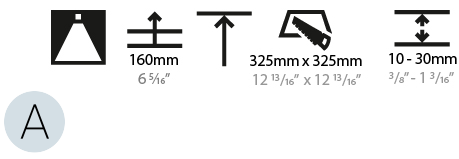

GENERAL

Series: Pi2
Subseries: Pi2 Standard
Brand: Prolicht
Division: Architectural
Mounting Type: Recessed
Mounting Location: Ceiling
Subcategory: Ambient

PHYSICAL

Shape: Square
Length (mm): 340
Length (in): 13 3/8
Width (mm): 340
Width (in): 13 3/8
Height (mm): 150
Height (in): 5 7/8
Ceiling Thickness (mm): 10 / 12.5 / 15 / 25 / 30
Ceiling Thickness (in): 3/8 or 1/2 or 9/16 or 1 or 1 3/16
Min. Recessing Depth (mm): 160
Min. Recessing Depth (in): 6 5/16
Light Distribution: Direct
Diffuser: PMMA - Opal or Micro-Prism
Fixture Finish: SSR / BKV / CWI / CRY / HAB / UFT / ITA / RUA / FTG / MYG / LOD / PUS / FRO / FUP / KIA / POP / BLS / SPG / MEY / GOH / GUM / CHC / COM / ABZ / JAG / OBR / MOS / ROR
Fixture Material: Aluminum

LED

Color Temperature (°K): 3000 / 3500 / 4000
Max. Delivered Lumen (lm): 880 / 950 / 970
CRI: >80 CRI
Efficiency (%): 0.65
Lamp Life (hrs): 50000

OPTICAL

RATINGS AND CERTIFICATIONS

Certified By: Certified for North American Standards
IP rating: IP20