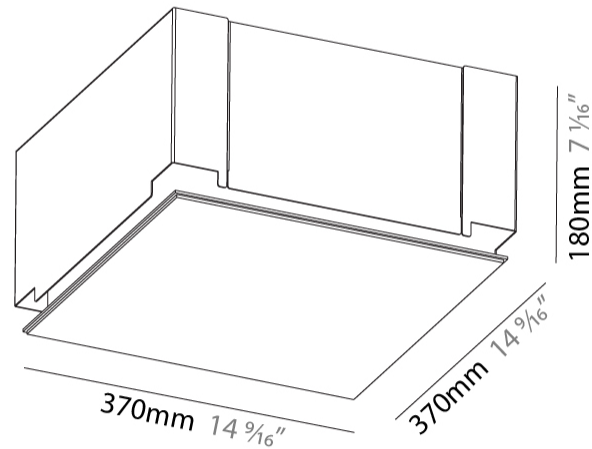

PHYSICAL

Shape: Square
Length (mm): 370
Length (in): 14 9/16
Width (mm): 370
Width (in): 14 9/16
Height (mm): 180
Height (in): 7 1/16
Ceiling Thickness (mm): 10 / 12.5 / 15 / 25 / 30
Ceiling Thickness (in): 3/8 or 1/2 or 9/16 or 1 or 1 3/16
Min. Recessing Depth (mm): 200
Min. Recessing Depth (in): 7 7/8
Light Distribution: Direct
Diffuser: PMMA - Opal
Fixture Finish: SSR / BKV / CWI / CRY / HAB / UFT / ITA / RUA / FTG / MYG / LOD / PUS / FRO / FUP / KIA / POP / BLS / SPG / MEY / GOH / GUM / CHC / COM / ABZ / JAG / OBR / MOS / ROR
Fixture Material: Extruded Aluminum / Steel
Cable Details: 405mm 15 15/16" x 405mm / 15 15/16"
Upon Request: Unique Sizes Unique Ceiling Thickness Unique Mounting Depth Spot Inserts

ELECTRICAL

Lamp Type: LED (Zhaga Standard)
Input Wattage (W): 12.4
Total Output Wattage (W): 10.8
Dimming: Tri-Mode (Non-Dimming and Phase Dimming (120Vac only) and 0-10V Dimming)
Driver Included: Yes
Driver Location: Integrated
Driver Type: Constant Current - Universal
Driver Class: Class 2
Input Voltage (V): 120 - 277
Constant Current (MA): 350

LED

Color Temperature (°K): 3000 / 3500 / 4000
Max. Delivered Lumen (lm): 1090 / 1107 / 1130
CRI: >80 CRI
Efficiency (%): 0.651
Lamp Life (hrs): 50000
Upon Request: RGB-W Tunable White Special Color Temperature CRI90

OPTICAL

RATINGS AND CERTIFICATIONS

Certified By: Certified for North American Standards
IP rating: IP20