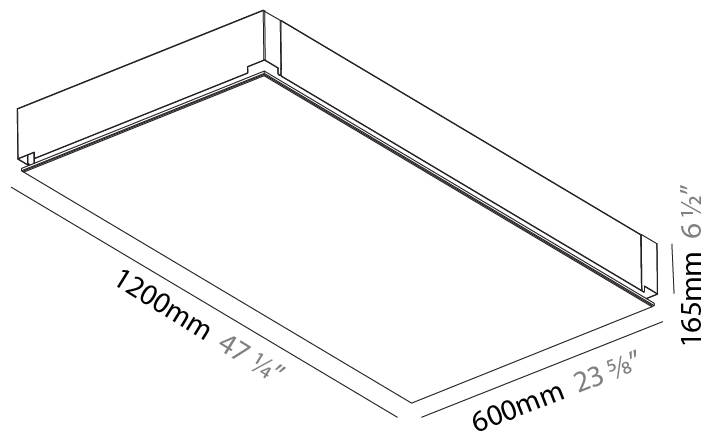

PHYSICAL

Shape: Rectangle
Length (mm): 1200
Length (in): 47 1/4
Width (mm): 600
Width (in): 23 5/8
Depth (mm): 165
Depth (in): 6 1/2
Ceiling Thickness (mm): 10 / 12.5 / 15 / 25 / 30
Ceiling Thickness (in): 3/8 or 1/2 or 9/16 or 1 or 1 3/16
Min. Recessing Depth (mm): 180
Min. Recessing Depth (in): 7 1/16
Light Distribution: Direct
Weight (kg): 22.217
Weight (lbs): 48.88
Diffuser: PMMA - Opal
Fixture Material: Extruded Aluminum / Steel
Cut-out Measurements: 1235mm / 48 5/8" x 635mm / 25"
Upon Request: Unique Sizes Unique Ceiling Thickness Unique Mounting Depth Spot Inserts

ELECTRICAL

Lamp Type: LED (Zhaga Standard)
Input Wattage (W): 110
Total Output Wattage (W): 92
Dimming: Tri-Mode (Non-Dimming and Phase Dimming (120Vac only) and 0-10V Dimming)
Driver Included: Yes
Driver Location: Integrated
Driver Type: Constant Current - Universal
Driver Class: Class 2
Input Voltage (V): 120 - 277
Constant Current (MA): 350

LED

Color Temperature (°K): 3000 / 3500 / 4000
Max. Delivered Lumen (lm): 8690 / 8830 / 9010
CRI: >80 CRI
Efficiency (%): 0.651
Lamp Life (hrs): 50000
Upon Request: RGB Tunable White Special Color Temperature CRI90

OPTICAL

RATINGS AND CERTIFICATIONS

Certified By: Certified for North American Standards
IP rating: IP20

PROJECT
TYPE
SPECIFIER
QUANTITY
DATE