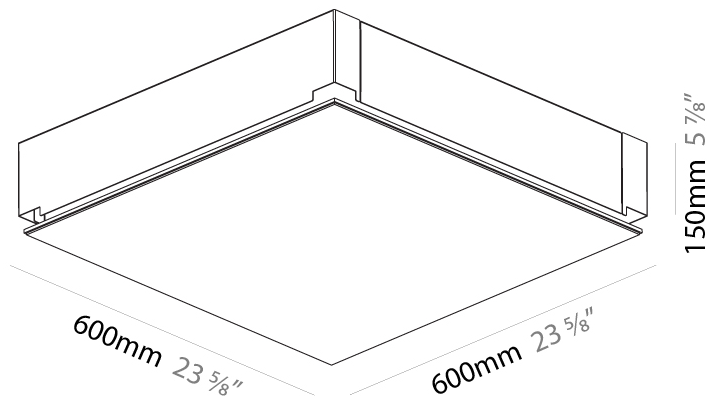

PHYSICAL

Shape: Square
Length (mm): 600
Length (in): 23 5/8
Width (mm): 600
Width (in): 23 5/8
Height (mm): 150
Height (in): 5 7/8
Ceiling Thickness (mm): 10 / 12.5 / 15 / 25 / 30
Ceiling Thickness (in): 3/8 or 1/2 or 9/16 or 1 or 1 3/16
Min. Recessing Depth (mm): 180
Min. Recessing Depth (in): 7 1/16
Light Distribution: Direct
Diffuser: PMMA - Opal
Fixture Finish: SSR / BKV / CWI / CRY / HAB / UFT / ITA / RUA / FTG / MYG / LOD / PUS / FRO / FUP / KIA / POP / BLS / SPG / MEY / GOH / GUM / CHC / COM / ABZ / JAG / OBR / MOS / ROR
Fixture Material: Aluminum
Cut-out Measurements: 635mm / 25" x 635mm / 25"
Upon Request: Unique Sizes Unique Ceiling Thickness Unique Mounting Depth Spot Inserts

ELECTRICAL

Lamp Type: LED (Zhaga Standard)
Input Wattage (W): 55
Total Output Wattage (W): 46
Dimming: Tri-Mode (Non-Dimming and Phase Dimming (120Vac only) and 0-10V Dimming)
Driver Included: Yes
Driver Location: Integrated
Driver Type: Constant Current - Universal
Driver Class: Class 2
Input Voltage (V): 120 - 277
Constant Current (MA): 350

LED

Color Temperature (°K): 3000 / 3500 / 4000
Max. Delivered Lumen (lm): 4350 / 4410 / 4500
CRI: >80 CRI
Efficiency (%): 65% (5mm Perspex)|65.10%
Lamp Life (hrs): 50000
Upon Request: RGB-W Tunable White Special Color Temperature CRI90

OPTICAL

RATINGS AND CERTIFICATIONS

Certified By: Certified for North American Standards
IP rating: IP20