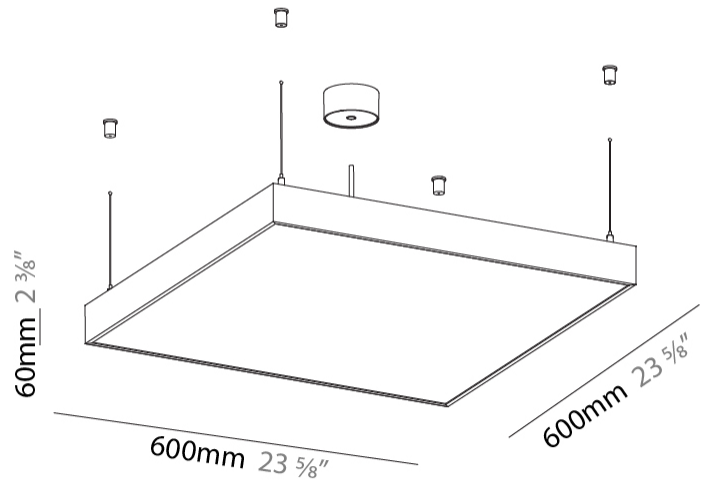

GENERAL

Series: Pi2
Subseries: Pi2 Standard
Brand: Prolicht
Division: Architectural
Mounting Type: Suspension
Mounting Location: Ceiling
Subcategory: Ambient

PHYSICAL

Shape: Square
Length (mm): 600
Length (in): 23 ⁵/₈
Width (mm): 600
Width (in): 23 ⁵/₈
Height (mm): 60
Height (in): 2 ³/₈
Light Distribution: Direct
Weight (kg): 9.9
Weight (lbs): 21.83
Diffuser: [PMMA - Opal or Micro-Prism](#)
Fixture Finish: [SSR / BKV / CWI / CRY / HAB / UFT / ITA / RUA / FTG / MYG / LOD / PUS / FRO / FUP / KIA / POP / BLS / SPG / MEY / GOH / GUM / CHC / COM / ABZ / JAG / OBR / MOS / ROR](#)
Fixture Material: Aluminum
Cable Details: 2000mm or 6000mm

ELECTRICAL

Lamp Type: LED (Zhaga Standard)
Input Wattage (W): 55
Total Output Wattage (W): 50
Dimming: [Tri-Mode (Non-Dimming and Phase Dimming (120Vac only) and 0-10V Dimming)](#)
Driver Included: Yes
Driver Location: Integrated
Driver Type: Constant Current - Universal
Driver Class: Class 2
Input Voltage (V): 120 - 277
Constant Current (MA): 350

LED

[Color Temperature (°K): 3000 / 4000](#)
Max. Delivered Lumen (lm): 5710 / 5802 / 5920
Nominal Lumen (lm): 6680 / 6782 / 6920
CRI: >80 CRI
Lamp Life (hrs): 50000

OPTICAL

RATINGS AND CERTIFICATIONS

Certified By: Certified for North American Standards
IP rating: IP20