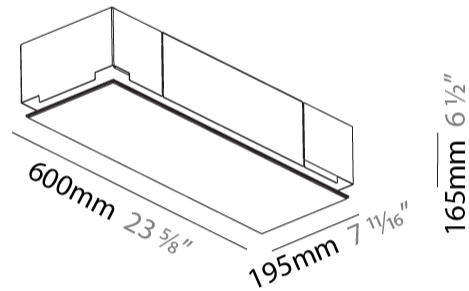

GENERAL

Series: Pi2
Subseries: Pi2 Whiteline
Brand: Prolicht
Division: Architectural
Mounting Type: Trimless
Mounting Location: Ceiling
Subcategory: Ambient

PHYSICAL

Shape: Rectangle
Length (mm): 600
Length (in): 23 5/8
Width (mm): 195
Width (in): 7 11/16
Depth (mm): 165
Depth (in): 6 1/2
Ceiling Thickness (mm): 10 / 12.5 / 15 / 25 / 30
Ceiling Thickness (in): 3/8 or 1/2 or 9/16 or 1 or 1 3/16
Min. Recessing Depth (mm): 180
Min. Recessing Depth (in): 7 1/16
Light Distribution: Direct
Weight (kg): 4.2
Weight (lbs): 9.24
Diffuser: PMMA - Opal
Fixture Material: Extruded Aluminum / Steel
Cut-out Measurements: 635mm / 25" x 230mm / 9 1/16"
Upon Request: Unique Sizes Unique Ceiling Thickness Unique Mounting Depth Spot Inserts

ELECTRICAL

Lamp Type: LED (Zhaga Standard)
Total Output Wattage (W): 19.1
Dimming: [Tri-Mode (Non-Dimming and Phase Dimming (120Vac only) and 0-10V Dimming)](#)
Driver Included: Yes
Driver Location: Integrated
Driver Type: Constant Current - Universal
Driver Class: Class 2
Input Voltage (V): 120 - 277
Constant Current (MA): 500

LED

Color Temperature (°K): 3000 / 3500 / 4000
Max. Delivered Lumen (lm): 1430 / 1538 / 1570
CRI: >80 CRI
Efficiency (%): 58.2
Lamp Life (hrs): 50000
Upon Request: RGB-W Tunable White Special Color Temperature CRI90

OPTICAL

RATINGS AND CERTIFICATIONS

Certified By: Certified for North American Standards
IP rating: IP20