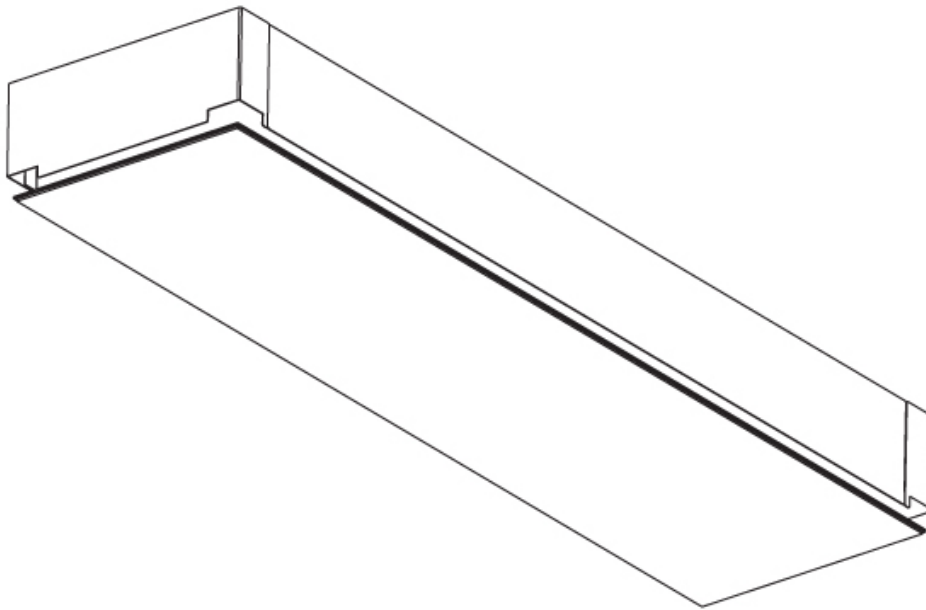

PI2 WHITELINE TRIMLESS

A36412-

PROJECT

TYPE

SPECIFIER

QUANTITY

DATE