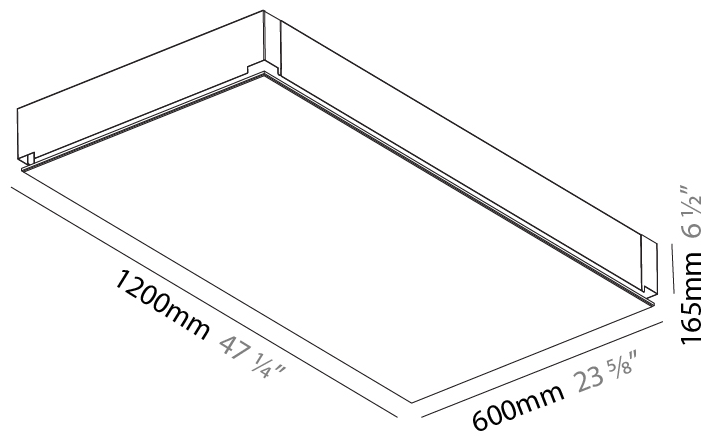

GENERAL

Series: Pi2
Subseries: Pi2 Whiteline
Brand: Prolicht
Division: Architectural
Mounting Type: Trimless
Mounting Location: Ceiling
Subcategory: Ambient

PHYSICAL

Shape: Rectangle
Length (mm): 1200
Length (in): 47 1/4
Width (mm): 600
Width (in): 23 5/8
Depth (mm): 165
Depth (in): 6 1/2
Ceiling Thickness (mm): 10 / 12.5 / 15 / 25 / 30
Ceiling Thickness (in): 3/8 or 1/2 or 9/16 or 1 or 1 3/16
Min. Recessing Depth (mm): 180
Min. Recessing Depth (in): 7 1/16
Light Distribution: Direct
Weight (kg): 22.217
Weight (lbs): 48.88
Diffuser: PMMA - Opal
Fixture Material: Extruded Aluminum / Steel
Cut-out Measurements: 1235mm / 48 5/8" x 635mm / 25"
Upon Request: Unique Sizes Unique Ceiling Thickness Unique Mounting Depth Spot Inserts

ELECTRICAL

Lamp Type: LED (Zhaga Standard)
Input Wattage (W): 110
Total Output Wattage (W): 92
Dimming: [Tri-Mode (Non-Dimming and Phase Dimming (120Vac only) and 0-10V Dimming)](#)
Driver Included: Yes
Driver Location: Integrated
Driver Type: Constant Current - Universal
Driver Class: Class 2
Input Voltage (V): 120 - 277
Constant Current (MA): 350

LED

[Color Temperature (°K): 3000 / 3500 / 4000](#)
Max. Delivered Lumen (lm): 8690 / 8830 / 9010
CRI: >80 CRI
Efficiency (%): 0.651
Lamp Life (hrs): 50000
Upon Request: RGB Tunable White Special Color Temperature CRI90

OPTICAL

RATINGS AND CERTIFICATIONS

Certified By: Certified for North American Standards
IP rating: IP20

180mm 7 1/16"
1235mm x 635mm 48 5/8" x 25"
10 | 12 1/2 | 15 | 25 | 30mm
3/8" | 1/2" | 9/16" | 1" | 1 3/16"