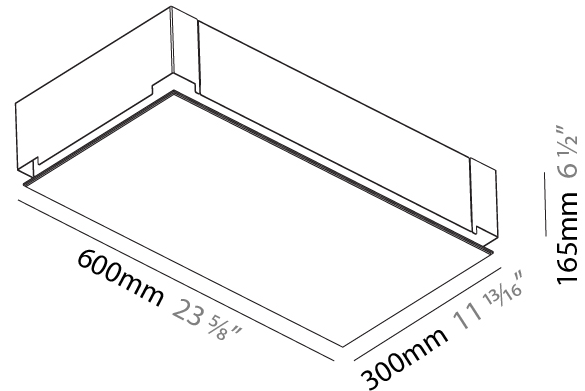

GENERAL

Series: Pi2
Subseries: Pi2 Whiteline
Brand: Prolicht
Division: Architectural
Mounting Type: Trimless
Mounting Location: Ceiling
Subcategory: Ambient

PHYSICAL

Shape: Rectangle
Length (mm): 600
Length (in): 23 5/8
Width (mm): 300
Width (in): 11 13/16
Depth (mm): 165
Depth (in): 6 1/2
Ceiling Thickness (mm): 10 / 12.5 / 15 / 25 / 30
Ceiling Thickness (in): 3/8 or 1/2 or 9/16 or 1 or 1 3/16
Min. Recessing Depth (mm): 180
Min. Recessing Depth (in): 7 1/16
Light Distribution: Direct
Weight (kg): 6.557
Weight (lbs): 14.53
Diffuser: PMMA - Opal
Fixture Material: Extruded Aluminum / Steel
Cut-out Measurements: 635mm / 25" x 335mm / 13 3/16"
Upon Request: Unique Sizes Unique Ceiling Thickness Unique Mounting Depth Spot Inserts

ELECTRICAL

Lamp Type: LED (Zhaga Standard)
Input Wattage (W): 26
Total Output Wattage (W): 23
Dimming: Tri-Mode (Non-Dimming and Phase Dimming (120Vac only) and 0-10V Dimming)
Driver Included: Yes
Driver Location: Integrated
Driver Type: Constant Current - Universal
Driver Class: Class 2
Input Voltage (V): 120 - 277
Constant Current (MA): 350

LED

Color Temperature (*K): 3000 / 3500 / 4000
Max. Delivered Lumen (lm): 1940 / 1970 / 2010
CRI: >80 CRI
Efficiency (%): 0.651
Lamp Life (hrs): 50000
Upon Request: RGB-W Tunable White Special Color Temperature CRI90

OPTICAL

RATINGS AND CERTIFICATIONS

Certified By: Certified for North American Standards
IP rating: IP20