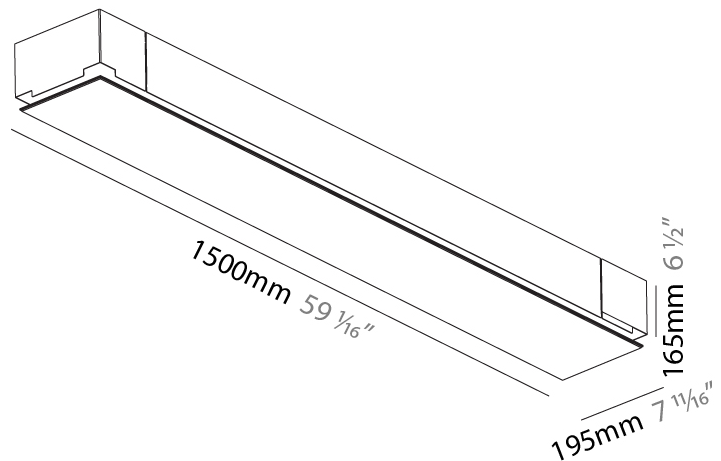

Series: Pi2
Subseries: Pi2 Whiteline
Brand: Prolicht
Division: Architectural
Mounting Type: Trimless
Mounting Location: Ceiling
Subcategory: Ambient

PHYSICAL

Shape: Rectangle
Length (mm): 1500
Length (in): 59 1/16
Width (mm): 195
Width (in): 7 11/16
Depth (mm): 165
Depth (in): 6 1/2
Ceiling Thickness (mm): 10 / 12.5 / 15 / 25 / 30
Ceiling Thickness (in): 3/8 or 1/2 or 9/16 or 1 or 1 3/16
Min. Recessing Depth (mm): 180
Min. Recessing Depth (in): 7 1/16
Light Distribution: Direct
Weight (kg): 9.7
Weight (lbs): 21.34
Diffuser: PMMA - Opal
Fixture Material: Extruded Aluminum / Steel
Cut-out Measurements: 1535mm / 60 7/16" x 230mm / 9 1/16"
Upon Request: Unique Sizes Unique Ceiling Thickness Unique Mounting Depth Spot Inserts

ELECTRICAL

Lamp Type: LED (Zhaga Standard)
Total Output Wattage (W): 47.8
Dimming: [Tri-Mode (Non-Dimming and Phase Dimming (120Vac only) and 0-10V Dimming)](#)
Driver Included: Yes
Driver Location: Integrated
Driver Type: Constant Current - Universal
Driver Class: Class 2
Input Voltage (V): 120 - 277
Constant Current (MA): 500

LED

Color Temperature (°K): [3000 / 3500 / 4000](#)
Max. Delivered Lumen (lm): 3890 / 4194 / 4280
CRI: >80 CRI
Efficiency (%): 0.611
Lamp Life (hrs): 50000
Upon Request: RGB-W Tunable White Special Color Temperature CRI90

OPTICAL

RATINGS AND CERTIFICATIONS

Certified By: Certified for North American Standards
IP rating: IP20

PROJECT
TYPE
SPECIFIER
QUANTITY
DATE