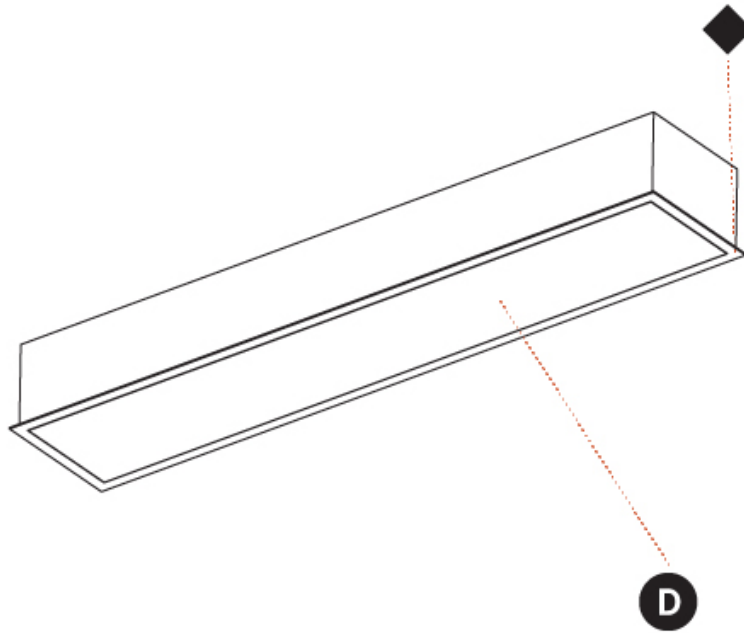

PI2 WHITELINE RECESSED

A37559-

PROJECT _____

TYPE _____

SPECIFIER _____

QUANTITY _____

DATE _____