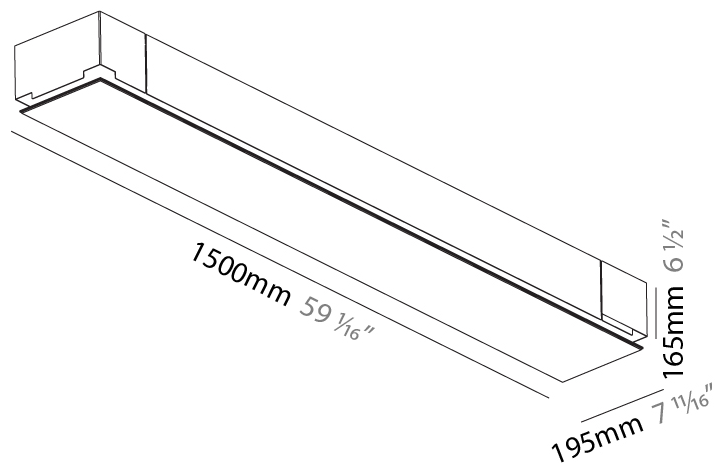

Series: Pi2
Subseries: Pi2 Whiteline
Brand: Prolicht
Division: Architectural
Mounting Type: Trimless
Mounting Location: Ceiling
Subcategory: Ambient

PHYSICAL

Shape: Rectangle
Length (mm): 1500
Length (in): 59 1/16
Width (mm): 195
Width (in): 7 11/16
Depth (mm): 165
Depth (in): 6 1/2
Ceiling Thickness (mm): 10 / 12.5 / 15 / 25 / 30
Ceiling Thickness (in): 3/8 or 1/2 or 9/16 or 1 or 1 3/16
Min. Recessing Depth (mm): 180
Min. Recessing Depth (in): 7 1/16
Light Distribution: Direct
Weight (kg): 9.7
Weight (lbs): 21.34
Diffuser: PMMA - Opal
Fixture Material: Extruded Aluminum / Steel
Cut-out Measurements: 1535mm / 60 7/16" x 230mm / 9 1/16"
Upon Request: Unique Sizes Unique Ceiling Thickness Unique Mounting Depth Spot Inserts

ELECTRICAL

Lamp Type: LED (Zhaga Standard)
Total Output Wattage (W): 47.8
Dimming: [Tri-Mode (Non-Dimming and Phase Dimming (120Vac only) and 0-10V Dimming)](#)
Driver Included: Yes
Driver Location: Integrated
Driver Type: Constant Current - Universal
Driver Class: Class 2
Input Voltage (V): 120 - 277
Constant Current (MA): 500

LED

Color Temperature (°K): [3000 / 3500 / 4000](#)
Max. Delivered Lumen (lm): 3890 / 4194 / 4280
CRI: >80 CRI
Efficiency (%): 0.611
Lamp Life (hrs): 50000
Upon Request: RGB-W Tunable White Special Color Temperature CRI90

OPTICAL

RATINGS AND CERTIFICATIONS

Certified By: Certified for North American Standards
IP rating: IP20

PROJECT
TYPE
SPECIFIER
QUANTITY
DATE