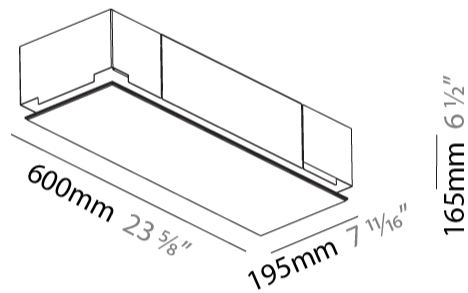

GENERAL

Series: Pi2
Subseries: Pi2 Whiteline
Brand: Prolicht
Division: Architectural
Mounting Type: Trimless
Mounting Location: Ceiling
Subcategory: Ambient

PHYSICAL

Shape: Rectangle
Length (mm): 600
Length (in): 23 5/8
Width (mm): 195
Width (in): 7 11/16
Depth (mm): 165
Depth (in): 6 1/2
Ceiling Thickness (mm): 10 / 12.5 / 15 / 25 / 30
Ceiling Thickness (in): 3/8 or 1/2 or 9/16 or 1 or 1 3/16
Min. Recessing Depth (mm): 180
Min. Recessing Depth (in): 7 1/16
Light Distribution: Direct
Weight (kg): 4.2
Weight (lbs): 9.24
Diffuser: PMMA - Opal
Fixture Material: Extruded Aluminum / Steel
Cut-out Measurements: 635mm / 25" x 230mm / 9 1/16"
Upon Request: Unique Sizes Unique Ceiling Thickness Unique Mounting Depth Spot Inserts

ELECTRICAL

Lamp Type: LED (Zhaga Standard)
Total Output Wattage (W): 19.1
Dimming: [Tri-Mode (Non-Dimming and Phase Dimming (120Vac only) and 0-10V Dimming)](#)
Driver Included: Yes
Driver Location: Integrated
Driver Type: Constant Current - Universal
Driver Class: Class 2
Input Voltage (V): 120 - 277
Constant Current (MA): 500

LED

Color Temperature (°K): 3000 / 3500 / 4000
Max. Delivered Lumen (lm): 1430 / 1538 / 1570
CRI: >80 CRI
Efficiency (%): 58.2
Lamp Life (hrs): 50000
Upon Request: RGB-W Tunable White Special Color Temperature CRI90

OPTICAL

RATINGS AND CERTIFICATIONS

Certified By: Certified for North American Standards
IP rating: IP20