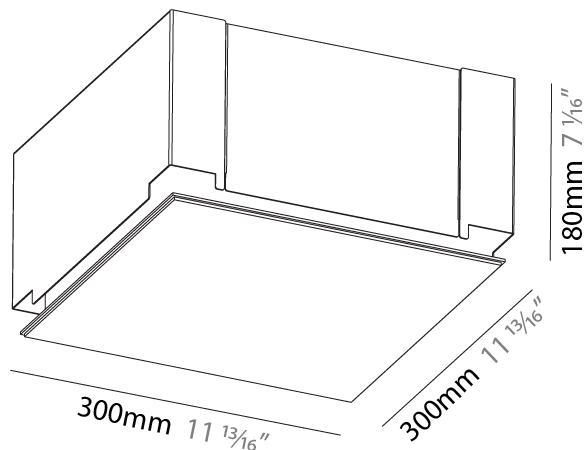

PHYSICAL

Shape: Square
Length (mm): 300
Length (in): 11 ¹³/₁₆"
Width (mm): 300
Width (in): 11 ¹³/₁₆"
Height (mm): 180
Height (in): 7 ¹/₁₆"
Ceiling Thickness (mm): 10 / 12.5 / 15 / 25 / 30
Ceiling Thickness (in): 3/8 or 1/2 or 9/16 or 1 or 1 3/16
Min. Recessing Depth (mm): 200
Min. Recessing Depth (in): 7 ⁷/₈"
Light Distribution: Direct
Diffuser: PMMA - Opal
Fixture Finish: SSR / BKV / CWI / CRY / HAB / UFT / ITA / RUA / FTG / MYG / LOD / PUS / FRO / FUP / KIA / POP / BLS / SPG / MEY / GOH / GUM / CHC / COM / ABZ / JAG / OBR / MOS / ROR
Fixture Material: Extruded Aluminum / Steel
Cut-out Measurements: 335mm 13 3/16" x 335mm / 13 3/16"
Upon Request: Unique Sizes Unique Ceiling Thickness Unique Mounting Depth Spot Inserts

ELECTRICAL

Lamp Type: LED (Zhaga Standard)
Input Wattage (W): 12.4
Total Output Wattage (W): 10.8
Dimming: [Tri-Mode (Non-Dimming and Phase Dimming (120Vac only) and 0-10V Dimming)](#)
Driver Included: Yes
Driver Location: Integrated
Driver Type: Constant Current - Universal
Driver Class: Class 2
Input Voltage (V): 120 - 277
Constant Current (MA): 350

LED

[Color Temperature (°K): 3000 / 3500 / 4000](#)
Max. Delivered Lumen (lm): 850 / 902 / 920
CRI: >80 CRI
Efficiency (%): 65% (5mm Perspex)
Lamp Life (hrs): 50000
Upon Request: RGB-W Tunable White Special Color Temperature CRI90

OPTICAL

RATINGS AND CERTIFICATIONS

Certified By: Certified for North American Standards
IP rating: IP20