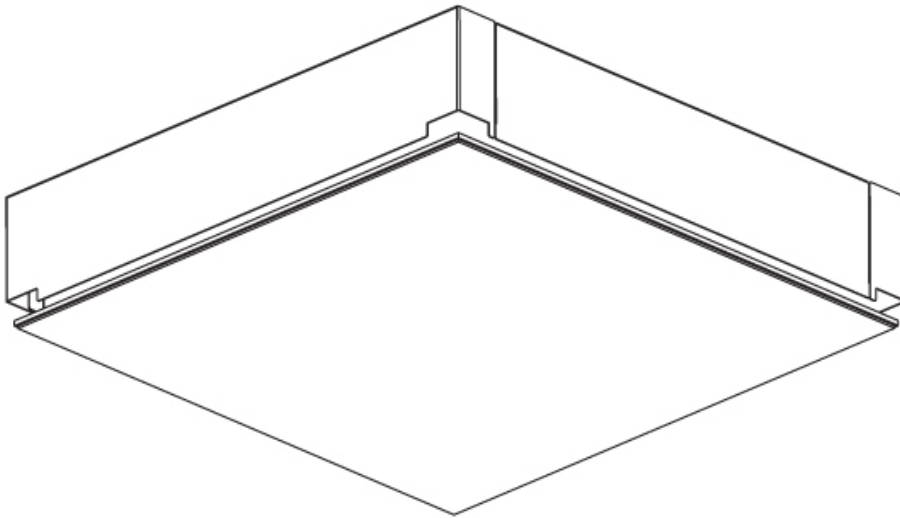

PI2 STANDARD SUSPENSION

A300110-

PROJECT	_____
TYPE	_____
SPECIFIER	_____
QUANTITY	_____
DATE	_____