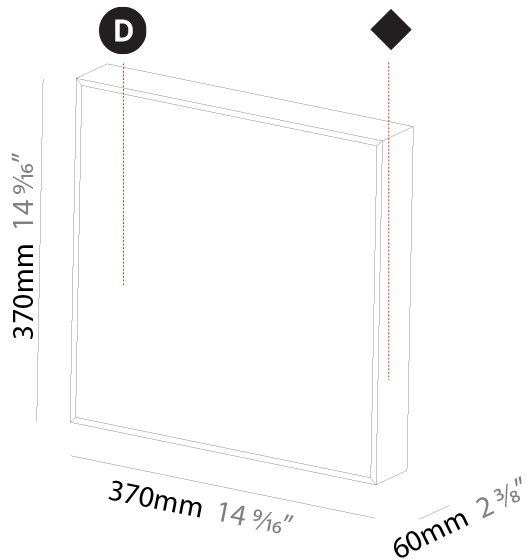

1. To build a product code in our configurator select the specify button on the base model # product page
2. To build a manual product code on this datasheet choose from the options listed below in blue font and add the suffix to the base model #

GENERAL

Series: Pi2
Subseries: Pi2 Standard
Brand: Prolicht
Division: Architectural
Mounting Type: Surface
Mounting Location: Ceiling
Subcategory: Ambient

PHYSICAL

Shape: Square
Length (mm): 370
Length (in): 14 ⁹/₁₆"
Width (mm): 60
Width (in): 2 ³/₈"
Height (mm): 370
Depth (mm): 60
Height (in): 14 ⁹/₁₆"
Depth (in): 2 ³/₈"
Light Distribution: Direct
Weight (kg): 3.41
Weight (lbs): 7.50
Diffuser: PMMA - Opal or Micro-Prism
Fixture Finish: SSR / BKV / CWI / CRY / HAB / UFT / ITA / RUA / FTG / MYG / LOD / PUS / FRO / FUP / KIA / POP / BLS / SPG / MEY / GOH / GUM / CHC / COM / ABZ / JAG / OBR / MOS / ROR

ELECTRICAL

Lamp Type: LED (Zhaga Standard)
Input Wattage (W): 13.2
Total Output Wattage (W): 12
Dimming: Tri-Mode (Non-Dimming and Phase Dimming (120Vac only) and 0-10V Dimming)
Driver Included: Yes
Driver Location: Integrated
Driver Type: Constant Current - Universal
Driver Class: Class 2
Input Voltage (V): 120 - 277
Constant Current (MA): 350

LED

Color Temperature (°K): 3000 / 3500 / 4000
Max. Delivered Lumen (lm): 1140 / 1156 / 1180
CRI: >80 CRI
Efficiency (%): 65
Lamp Life (hrs): 50000

OPTICAL

RATINGS AND CERTIFICATIONS

Certified By: Certified for North American Standards
IP rating: IP20