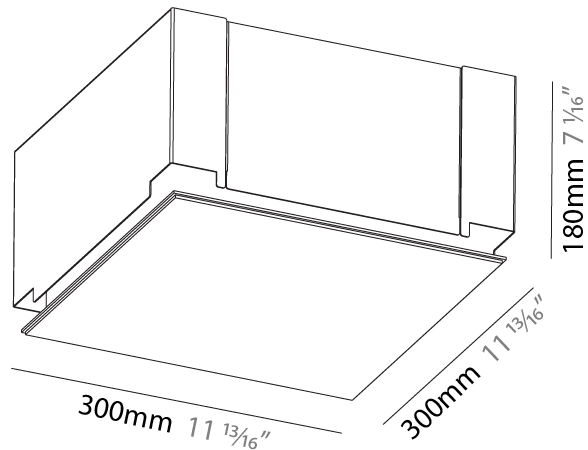

PHYSICAL

Shape: Square
Length (mm): 300
Length (in): 11 ¹³/₁₆"
Width (mm): 300
Width (in): 11 ¹³/₁₆"
Height (mm): 180
Height (in): 7 ¹/₁₆"
Ceiling Thickness (mm): 10 / 12.5 / 15 / 25 / 30
Ceiling Thickness (in): 3/8 or 1/2 or 9/16 or 1 or 1 3/16
Min. Recessing Depth (mm): 200
Min. Recessing Depth (in): 7 ⁷/₈"
Light Distribution: Direct
Diffuser: PMMA - Opal
Fixture Finish: SSR / BKV / CWI / CRY / HAB / UFT / ITA / RUA / FTG / MYG / LOD / PUS / FRO / FUP / KIA / POP / BLS / SPG / MEY / GOH / GUM / CHC / COM / ABZ / JAG / OBR / MOS / ROR
Fixture Material: Extruded Aluminum / Steel
Cut-out Measurements: 335mm 13 3/16" x 335mm / 13 3/16"
Upon Request: Unique Sizes Unique Ceiling Thickness Unique Mounting Depth Spot Inserts

ELECTRICAL

Lamp Type: LED (Zhaga Standard)
Input Wattage (W): 12.4
Total Output Wattage (W): 10.8
Dimming: Tri-Mode (Non-Dimming and Phase Dimming (120Vac only) and 0-10V Dimming)
Driver Included: Yes
Driver Location: Integrated
Driver Type: Constant Current - Universal
Driver Class: Class 2
Input Voltage (V): 120 - 277
Constant Current (MA): 350

LED

Color Temperature (°K): 3000 / 3500 / 4000
Max. Delivered Lumen (lm): 850 / 902 / 920
CRI: >80 CRI
Efficiency (%): 65% (5mm Perspex)
Lamp Life (hrs): 50000
Upon Request: RGB-W Tunable White Special Color Temperature CRI90

OPTICAL

RATINGS AND CERTIFICATIONS

Certified By: Certified for North American Standards
IP rating: IP20

PROJECT
TYPE
SPECIFIER
QUANTITY
DATE