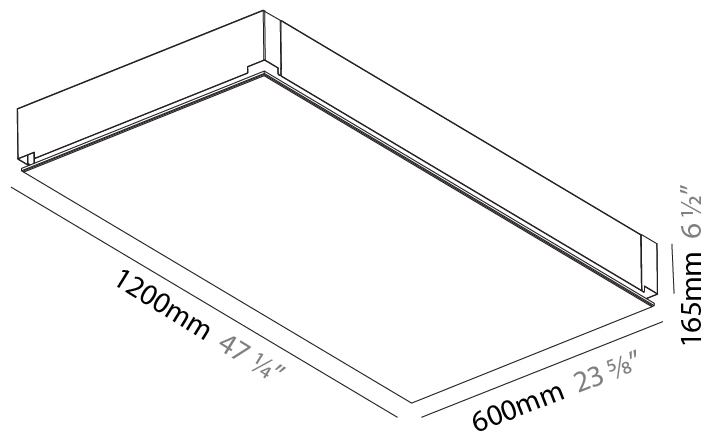

GENERAL

Series: Pi2
Subseries: Pi2 Whiteline
Brand: Prolicht
Division: Architectural
Mounting Type: Trimless
Mounting Location: Ceiling
Subcategory: Ambient

PHYSICAL

Shape: Rectangle
Length (mm): 1200
Length (in): 47 1/4
Width (mm): 600
Width (in): 23 5/8
Depth (mm): 165
Depth (in): 6 1/2
Ceiling Thickness (mm): 10 / 12.5 / 15 / 25 / 30
Ceiling Thickness (in): 3/8 or 1/2 or 9/16 or 1 or 1 3/16
Min. Recessing Depth (mm): 180
Min. Recessing Depth (in): 7 1/16
Light Distribution: Direct
Weight (kg): 22.217
Weight (lbs): 48.88
Diffuser: PMMA - Opal
Fixture Material: Extruded Aluminum / Steel
Cut-out Measurements: 1235mm / 48 5/8" x 635mm / 25"
Upon Request: Unique Sizes Unique Ceiling Thickness Unique Mounting Depth Spot Inserts

ELECTRICAL

Lamp Type: LED (Zhaga Standard)
Input Wattage (W): 110
Total Output Wattage (W): 92
Dimming: [Tri-Mode (Non-Dimming and Phase Dimming (120Vac only) and 0-10V Dimming)](#)
Driver Included: Yes
Driver Location: Integrated
Driver Type: Constant Current - Universal
Driver Class: Class 2
Input Voltage (V): 120 - 277
Constant Current (MA): 350

LED

[Color Temperature (°K): 3000 / 3500 / 4000](#)
Max. Delivered Lumen (lm): 8690 / 8830 / 9010
CRI: >80 CRI
Efficiency (%): 0.651
Lamp Life (hrs): 50000
Upon Request: RGB Tunable White Special Color Temperature CRI90

OPTICAL

RATINGS AND CERTIFICATIONS

Certified By: Certified for North American Standards
IP rating: IP20