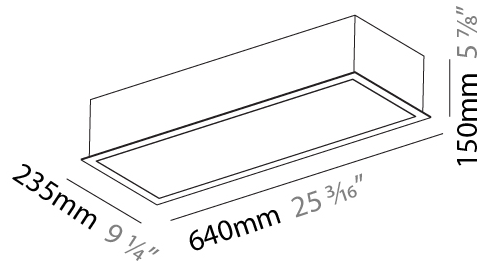

GENERAL

Series: Pi2
Subseries: Pi2 Whiteline
Brand: Prolicht
Division: Architectural
Mounting Type: Recessed
Mounting Location: Ceiling

PHYSICAL

Shape: Rectangle
Length (mm): 640
Length (in): 25 3/16
Width (mm): 235
Width (in): 9 1/4
Depth (mm): 150
Depth (in): 5 7/8
Ceiling Thickness (mm): 10 / 12.5 / 15 / 25 / 30
Ceiling Thickness (in): 3/8 or 1/2 or 9/16 or 1 or 1 3/16
Min. Recessing Depth (mm): 160
Min. Recessing Depth (in): 6 1/8
Light Distribution: Direct
Weight (kg): 4.274
Weight (lbs): 9.40
Diffuser: PMMA - Opal or Micro-Prism
Fixture Finish: SSR / BKV / CWI / CRY / HAB / UFT / ITA / RUA / FTG / MYG / LOD / PUS / FRO / FUP / KIA / POP / BLS / SPG / MEY / GOH / GUM / CHC / COM / ABZ / JAG / OBR / MOS / ROR
Fixture Material: Aluminum
Cut-out Measurements: 625mm / 24 5/8" x 220mm / 8 11/16"

ELECTRICAL

Lamp Type: LED (Zhaga Standard)
Total Output Wattage (W): 19
Dimming: Tri-Mode (Non-Dimming and Phase Dimming (120Vac only) and 0-10V Dimming)
Driver Included: Yes
Driver Location: Integrated
Driver Type: Constant Current - Universal
Driver Class: Class 2
Input Voltage (V): 120 - 277
Constant Current (MA): 500

LED

Color Temperature (°K): 3000 / 3500 / 4000
Max. Delivered Lumen (lm): 1430 / 1539 / 1570
CRI: >80 CRI
Efficiency (%): 0.516
Lamp Life (hrs): 50000

OPTICAL

RATINGS AND CERTIFICATIONS

Certified By: Certified for North American Standards
IP rating: IP20