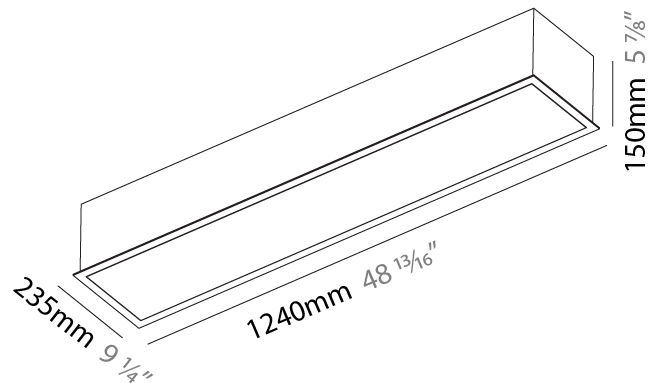

GENERAL

Series: Pi2
Subseries: Pi2 Whiteline
Brand: Prolicht
Division: Architectural
Mounting Type: Recessed
Mounting Location: Ceiling
Subcategory: Ambient

PHYSICAL

Shape: Rectangle
Length (mm): 1240
Length (in): 48 13/16
Width (mm): 235
Width (in): 9 1/4
Depth (mm): 150
Depth (in): 5 7/8
Ceiling Thickness (mm): 10 / 12.5 / 15 / 25
Ceiling Thickness (in): 3/8 or 1/2 or 9/16 or 1
Min. Recessing Depth (mm): 160
Min. Recessing Depth (in): 6 5/16
Light Distribution: Direct
Weight (kg): 7.65
Weight (lbs): 16.83
Diffuser: PMMA - Opal or Micro-Prism
Fixture Finish: SSR / BKV / CWI / CRY / HAB / UFT / ITA / RUA / FTG / MYG / LOD / PUS / FRO / FUP / KIA / POP / BLS / SPG / MEY / GOH / GUM / CHC / COM / ABZ / JAG / OBR / MOS / ROR
Fixture Material: Aluminum
Cut-out Measurements: 1225mm / 48 1/4" x 220mm / 8 11/16"

ELECTRICAL

Lamp Type: LED (Zhaga Standard)
Total Output Wattage (W): 38
Dimming: Tri-Mode (Non-Dimming and Phase Dimming (120Vac only) and 0-10V Dimming)
Driver Included: Yes
Driver Location: Integrated
Driver Type: Constant Current - Universal
Driver Class: Class 2
Input Voltage (V): 120 - 277
Constant Current (MA): 500

LED

Color Temperature (°K): 3000 / 3500 / 4000
Max. Delivered Lumen (lm): 2860 / 3077 / 3140
CRI: >80 CRI
Efficiency (%): 0.539
Lamp Life (hrs): 50000

OPTICAL

RATINGS AND CERTIFICATIONS

Certified By: Certified for North American Standards
IP rating: IP20