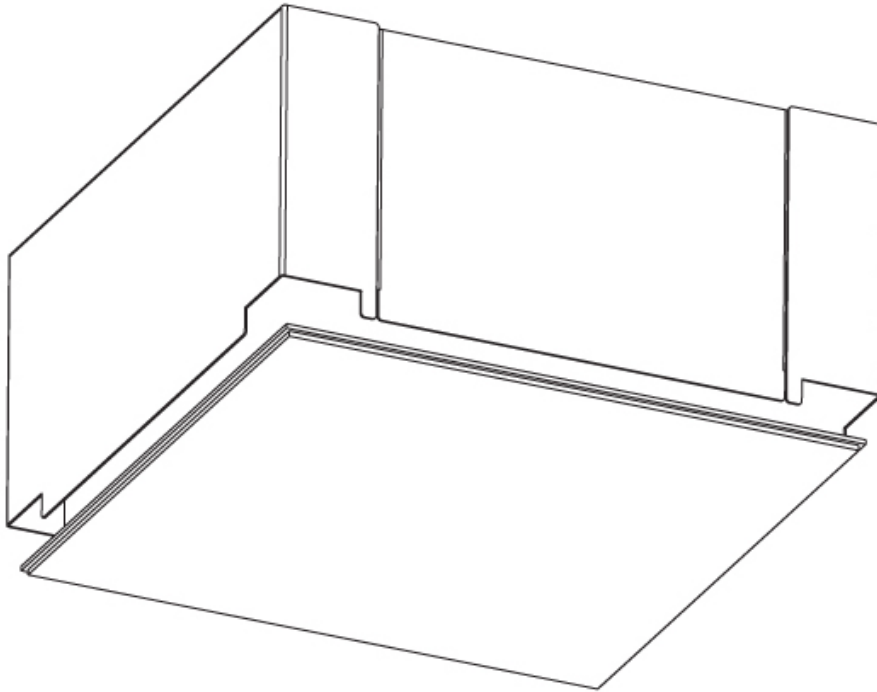

PI2 STANDARD TRIMLESS

A36389-

PROJECT _____

TYPE _____

SPECIFIER _____

QUANTITY _____

DATE _____