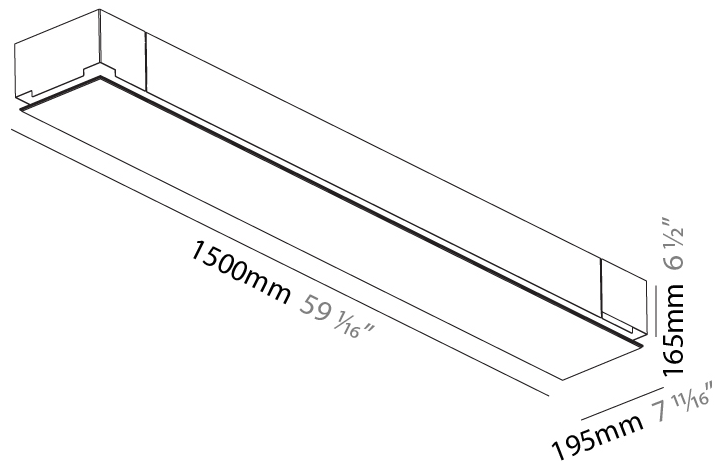

Series: Pi2
Subseries: Pi2 Whiteline
Brand: Prolicht
Division: Architectural
Mounting Type: Trimless
Mounting Location: Ceiling
Subcategory: Ambient

PHYSICAL

Shape: Rectangle
Length (mm): 1500
Length (in): 59 1/16
Width (mm): 195
Width (in): 7 11/16
Depth (mm): 165
Depth (in): 6 1/2
Ceiling Thickness (mm): 10 / 12.5 / 15 / 25 / 30
Ceiling Thickness (in): 3/8 or 1/2 or 9/16 or 1 or 1 3/16
Min. Recessing Depth (mm): 180
Min. Recessing Depth (in): 7 1/16
Light Distribution: Direct
Weight (kg): 9.7
Weight (lbs): 21.34
Diffuser: PMMA - Opal
Fixture Material: Extruded Aluminum / Steel
Cut-out Measurements: 1535mm / 60 7/16" x 230mm / 9 1/16"
Upon Request: Unique Sizes Unique Ceiling Thickness Unique Mounting Depth Spot Inserts

ELECTRICAL

Lamp Type: LED (Zhaga Standard)
Total Output Wattage (W): 47.8
Dimming: [Tri-Mode (Non-Dimming and Phase Dimming (120Vac only) and 0-10V Dimming)](#)
Driver Included: Yes
Driver Location: Integrated
Driver Type: Constant Current - Universal
Driver Class: Class 2
Input Voltage (V): 120 - 277
Constant Current (MA): 500

LED

Color Temperature (°K): [3000 / 3500 / 4000](#)
Max. Delivered Lumen (lm): 3890 / 4194 / 4280
CRI: >80 CRI
Efficiency (%): 0.611
Lamp Life (hrs): 50000
Upon Request: RGB-W Tunable White Special Color Temperature CRI90

OPTICAL

RATINGS AND CERTIFICATIONS

Certified By: Certified for North American Standards
IP rating: IP20

PROJECT
TYPE
SPECIFIER
QUANTITY
DATE

180mm 7 1/8"
1535mm x 230mm 60 7/16" x 9 1/16"
10 | 12 1/2 | 15 | 25 | 30mm
3/8" | 1/2" | 9/16" | 1" | 1 3/16"