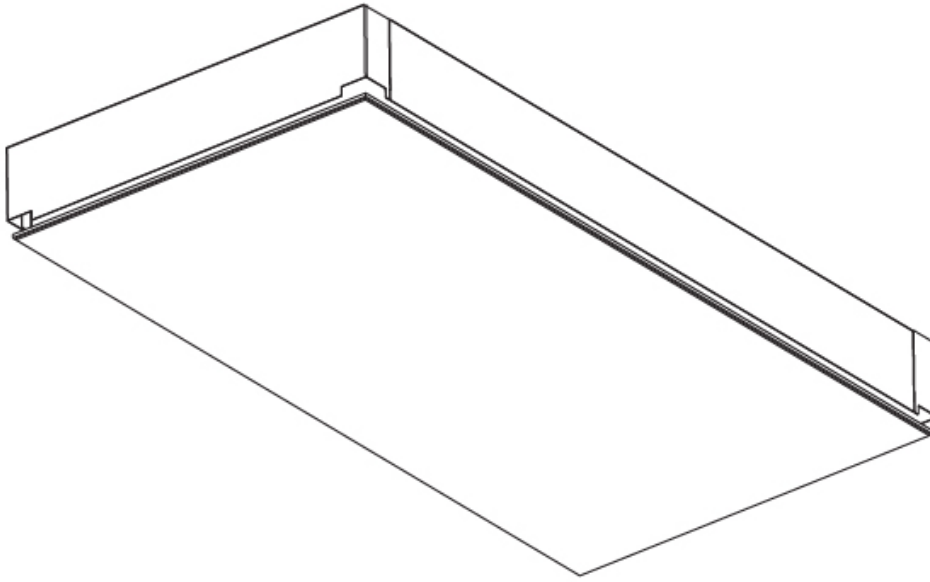

PI2 WHITELINE TRIMLESS

A36507-

PROJECT

TYPE

SPECIFIER

QUANTITY

DATE