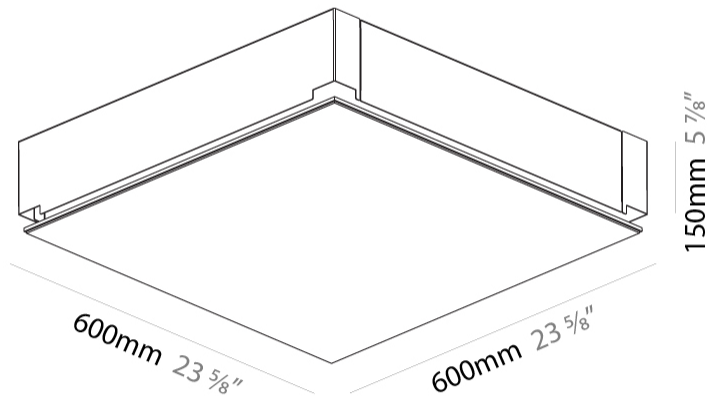

PHYSICAL

Shape: Square
Length (mm): 600
Length (in): 23 5/8
Width (mm): 600
Width (in): 23 5/8
Height (mm): 150
Height (in): 5 7/8
Ceiling Thickness (mm): 10 / 12.5 / 15 / 25 / 30
Ceiling Thickness (in): 3/8 or 1/2 or 9/16 or 1 or 1 3/16
Min. Recessing Depth (mm): 180
Min. Recessing Depth (in): 7 1/16
Light Distribution: Direct
Diffuser: PMMA - Opal
Fixture Finish: SSR / BKV / CWI / CRY / HAB / LAG / UFT / ITA / RUA / RUR / MIC / FTG / MYG / TWT / LOD / PUS / FRO / FUP / KIA / POP / BLS / SPG / MEY / GOH / GUM / CHC / COM / ABZ / JAG / OBR / MOS / ROR
Fixture Material: Aluminum
Cut-out Measurements: 635mm / 25" x 635mm / 25"
Upon Request: Unique Sizes Unique Ceiling Thickness Unique Mounting Depth Spot Inserts

ELECTRICAL

Lamp Type: LED (Zhaga Standard)
Input Wattage (W): 55
Total Output Wattage (W): 46
Dimming: Tri-Mode (Non-Dimming and Phase Dimming (120Vac only) and 0-10V Dimming)
Driver Included: Yes
Driver Location: Integrated
Driver Type: Constant Current - Universal
Driver Class: Class 2
Input Voltage (V): 120 - 277
Constant Current (MA): 350

LED

Color Temperature (°K): 3000 / 3500 / 4000
Max. Delivered Lumen (lm): 4350 / 4410 / 4500
CRI: >80 CRI
Efficiency (%): 65% (5mm Perspex)|65.10%
Lamp Life (hrs): 50000
Upon Request: RGB-W Tunable White Special Color Temperature CRI90

OPTICAL

RATINGS AND CERTIFICATIONS

Certified By: Certified for North American Standards
IP rating: IP20