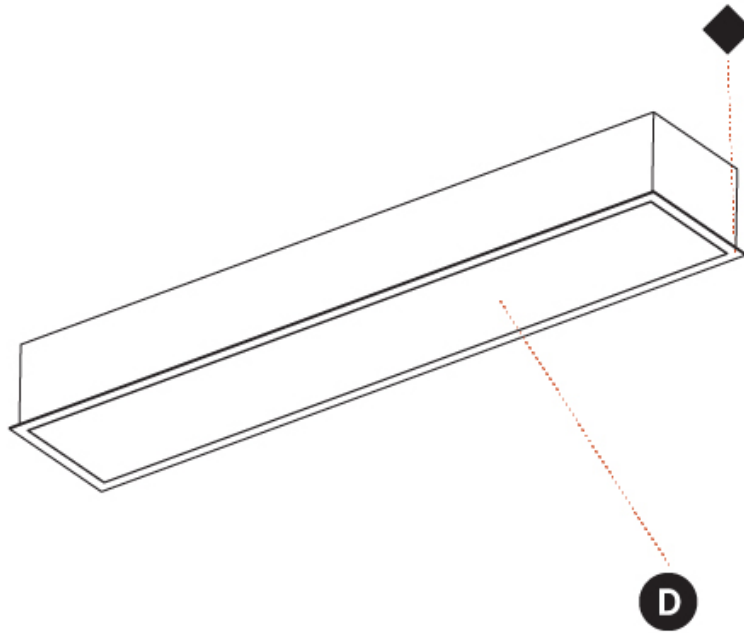

PI2 WHITELINE RECESSED

A37559-

PROJECT _____

TYPE _____

SPECIFIER _____

QUANTITY _____

DATE _____

A