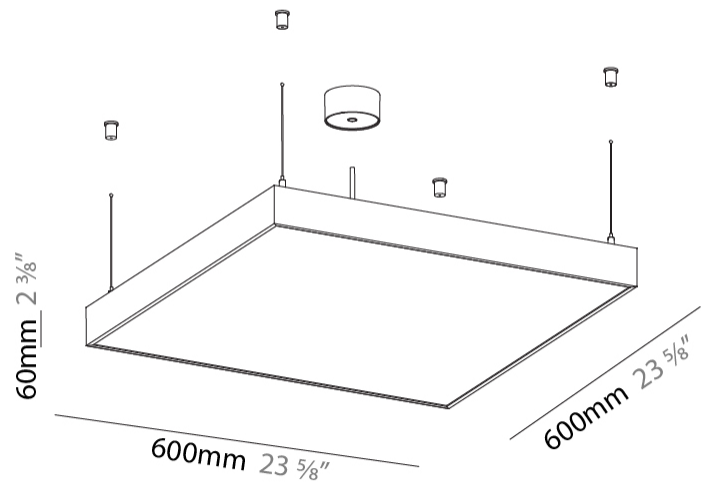

GENERAL

Series: Pi2
Subseries: Pi2 Standard
Brand: Prolicht
Division: Architectural
Mounting Type: Suspension
Mounting Location: Ceiling
Subcategory: Ambient

PHYSICAL

Shape: Square
Length (mm): 600
Length (in): 23 ⁵/₈
Width (mm): 600
Width (in): 23 ⁵/₈
Height (mm): 60
Height (in): 2 ³/₈
Light Distribution: Direct
Weight (kg): 9.9
Weight (lbs): 21.83
Diffuser: [PMMA - Opal or Micro-Prism](#)
Fixture Finish: [SSR / BKV / CWI / CRY / HAB / UFT / ITA / RUA / FTG / MYG / LOD / PUS / FRO / FUP / KIA / POP / BLS / SPG / MEY / GOH / GUM / CHC / COM / ABZ / JAG / OBR / MOS / ROR](#)
Fixture Material: Aluminum
Cable Details: 2000mm or 6000mm

ELECTRICAL

Lamp Type: LED (Zhaga Standard)
Input Wattage (W): 55
Total Output Wattage (W): 50
Dimming: [Tri-Mode (Non-Dimming and Phase Dimming (120Vac only) and 0-10V Dimming)](#)
Driver Included: Yes
Driver Location: Integrated
Driver Type: Constant Current - Universal
Driver Class: Class 2
Input Voltage (V): 120 - 277
Constant Current (MA): 350

LED

[Color Temperature (°K): 3000 / 4000](#)
Max. Delivered Lumen (lm): 5710 / 5802 / 5920
Nominal Lumen (lm): 6680 / 6782 / 6920
CRI: >80 CRI
Lamp Life (hrs): 50000

OPTICAL

RATINGS AND CERTIFICATIONS

Certified By: Certified for North American Standards
IP rating: IP20