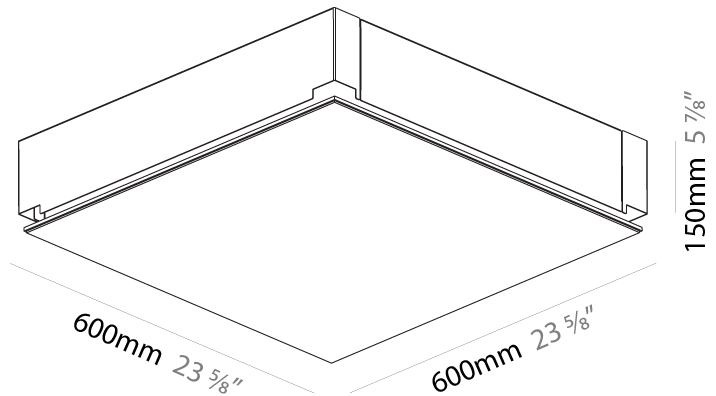

PHYSICAL

Shape: Square
Length (mm): 600
Length (in): 23 5/8
Width (mm): 600
Width (in): 23 5/8
Height (mm): 150
Height (in): 5 7/8
Ceiling Thickness (mm): 10 / 12.5 / 15 / 25 / 30
Ceiling Thickness (in): 3/8 or 1/2 or 9/16 or 1 or 1 3/16
Min. Recessing Depth (mm): 180
Min. Recessing Depth (in): 7 1/16
Light Distribution: Direct
Diffuser: PMMA - Opal
Fixture Finish: SSR / BKV / CWI / CRY / HAB / UFT / ITA / RUA / FTG / MYG / LOD / PUS / FRO / FUP / KIA / POP / BLS / SPG / MEY / GOH / GUM / CHC / COM / ABZ / JAG / OBR / MOS / ROR
Fixture Material: Aluminum
Cut-out Measurements: 635mm / 25" x 635mm / 25"
Upon Request: Unique Sizes Unique Ceiling Thickness Unique Mounting Depth Spot Inserts

ELECTRICAL

Lamp Type: LED (Zhaga Standard)
Input Wattage (W): 55
Total Output Wattage (W): 46
Dimming: Tri-Mode (Non-Dimming and Phase Dimming (120Vac only) and 0-10V Dimming)
Driver Included: Yes
Driver Location: Integrated
Driver Type: Constant Current - Universal
Driver Class: Class 2
Input Voltage (V): 120 - 277
Constant Current (MA): 350

LED

Color Temperature (°K): 3000 / 3500 / 4000
Max. Delivered Lumen (lm): 4350 / 4410 / 4500
CRI: >80 CRI
Efficiency (%): 65% (5mm Perspex)|65.10%
Lamp Life (hrs): 50000
Upon Request: RGB-W Tunable White Special Color Temperature CRI90

OPTICAL

RATINGS AND CERTIFICATIONS

Certified By: Certified for North American Standards
IP rating: IP20

PROJECT
TYPE
SPECIFIER
QUANTITY
DATE