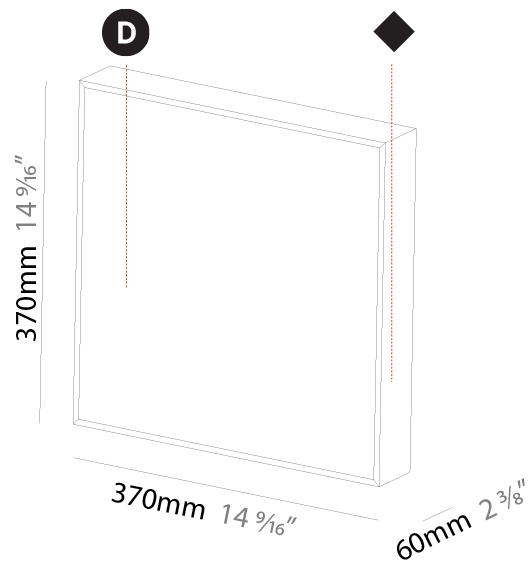

1. To build a product code in our configurator select the specify button on the base model # product page
2. To build a manual product code on this datasheet choose from the options listed below in blue font and add the suffix to the base model #

GENERAL

Series: Pi2
Subseries: Pi2 Standard
Brand: Prolicht
Division: Architectural
Mounting Type: Surface
Mounting Location: Ceiling
Subcategory: Ambient

PHYSICAL

Shape: Square
Length (mm): 370
Length (in): 14 ⁹/₁₆"
Width (mm): 60
Width (in): 2 ³/₈"
Height (mm): 370
Depth (mm): 60
Height (in): 14 ⁹/₁₆"
Depth (in): 2 ³/₈"
Light Distribution: Direct
Weight (kg): 3.41
Weight (lbs): 7.50
Diffuser: PMMA - Opal or Micro-Prism
Fixture Finish: SSR / BKV / CWI / CRY / HAB / UFT / ITA / RUA / FTG / MYG / LOD / PUS / FRO / FUP / KIA / POP / BLS / SPG / MEY / GOH / GUM / CHC / COM / ABZ / JAG / OBR / MOS / ROR

ELECTRICAL

Lamp Type: LED (Zhaga Standard)
Input Wattage (W): 13.2
Total Output Wattage (W): 12
Dimming: Tri-Mode (Non-Dimming and Phase Dimming (120Vac only) and 0-10V Dimming)
Driver Included: Yes
Driver Location: Integrated
Driver Type: Constant Current - Universal
Driver Class: Class 2
Input Voltage (V): 120 - 277
Constant Current (MA): 350

LED

Color Temperature (°K): 3000 / 3500 / 4000
Max. Delivered Lumen (lm): 1140 / 1156 / 1180
CRI: >80 CRI
Efficiency (%): 65
Lamp Life (hrs): 50000

OPTICAL

RATINGS AND CERTIFICATIONS

Certified By: Certified for North American Standards
IP rating: IP20