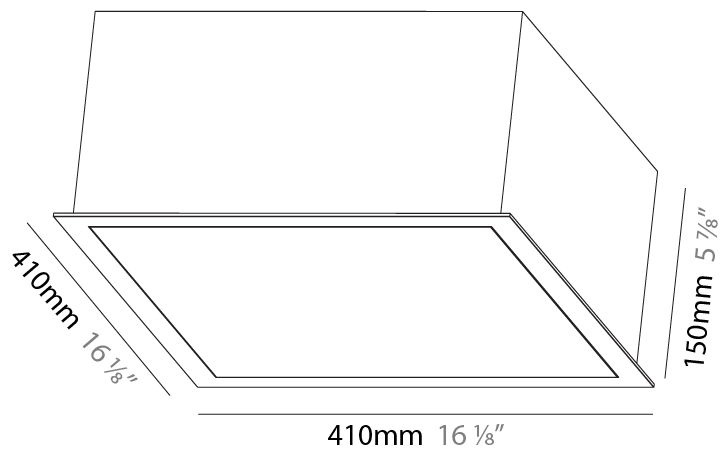

GENERAL

Series: Pi2
Subseries: Pi2 Standard
Brand: Prolicht
Division: Architectural
Mounting Type: Recessed
Mounting Location: Ceiling
Subcategory: Ambient

PHYSICAL

Shape: Square
Length (mm): 410
Length (in): 16 1/8
Width (mm): 410
Width (in): 16 1/8
Height (mm): 150
Height (in): 5 7/8
Ceiling Thickness (mm): 10 / 12.5 / 15 / 25 / 30
Ceiling Thickness (in): 3/8 or 1/2 or 9/16 or 1 or 1 3/16
Min. Recessing Depth (mm): 160
Min. Recessing Depth (in): 6 5/16
Light Distribution: Direct
Diffuser: PMMA - Opal or Micro-Prism
Fixture Finish: SSR / BKV / CWI / CRY / HAB / UFT / ITA / RUA / FTG / MYG / LOD / PUS / FRO / FUP / KIA / POP / BLS / SPG / MEY / GOH / GUM / CHC / COM / ABZ / JAG / OBR / MOS / ROR
Fixture Material: Aluminum

ELECTRICAL

Lamp Type: LED (Zhaga Standard)
Input Wattage (W): 12.4
Total Output Wattage (W): 10.8
Dimming: Tri-Mode (Non-Dimming and Phase Dimming (120Vac only) and 0-10V Dimming)
Driver Included: Yes
Driver Location: Integrated
Driver Type: Constant Current - Universal
Driver Class: Class 2
Input Voltage (V): 120 - 277
Constant Current (MA): 350

LED

Color Temperature (°K): 3000 / 3500 / 4000
Max. Delivered Lumen (lm): 1140 / 1156 / 1180
CRI: >80 CRI
Efficiency (%): 0.65
Lamp Life (hrs): 50000

OPTICAL

RATINGS AND CERTIFICATIONS

Certified By: Certified for North American Standards
IP rating: IP20