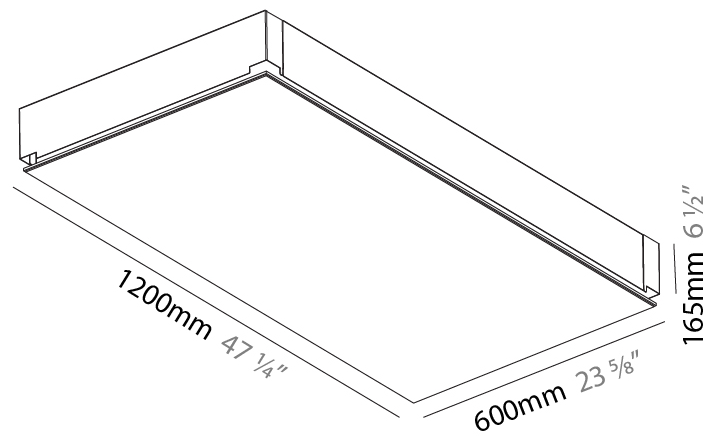

PHYSICAL

Shape: Rectangle
Length (mm): 1200
Length (in): 47 1/4
Width (mm): 600
Width (in): 23 5/8
Depth (mm): 165
Depth (in): 6 1/2
Ceiling Thickness (mm): 10 / 12.5 / 15 / 25 / 30
Ceiling Thickness (in): 3/8 or 1/2 or 9/16 or 1 or 1 3/16
Min. Recessing Depth (mm): 180
Min. Recessing Depth (in): 7 1/16
Light Distribution: Direct
Weight (kg): 22.217
Weight (lbs): 48.88
Diffuser: PMMA - Opal
Fixture Material: Extruded Aluminum / Steel
Cut-out Measurements: 1235mm / 48 5/8" x 635mm / 25"
Upon Request: Unique Sizes Unique Ceiling Thickness Unique Mounting Depth Spot Inserts

ELECTRICAL

Lamp Type: LED (Zhaga Standard)
Input Wattage (W): 110
Total Output Wattage (W): 92
Dimming: Tri-Mode (Non-Dimming and Phase Dimming (120Vac only) and 0-10V Dimming)
Driver Included: Yes
Driver Location: Integrated
Driver Type: Constant Current - Universal
Driver Class: Class 2
Input Voltage (V): 120 - 277
Constant Current (MA): 350

LED

Color Temperature (*K): 3000 / 3500 / 4000
Max. Delivered Lumen (lm): 8690 / 8830 / 9010
CRI: >80 CRI
Efficiency (%): 0.651
Lamp Life (hrs): 50000
Upon Request: RGB Tunable White Special Color Temperature CRI90

OPTICAL

RATINGS AND CERTIFICATIONS

Certified By: Certified for North American Standards
IP rating: IP20

PROJECT
TYPE
SPECIFIER
QUANTITY
DATE