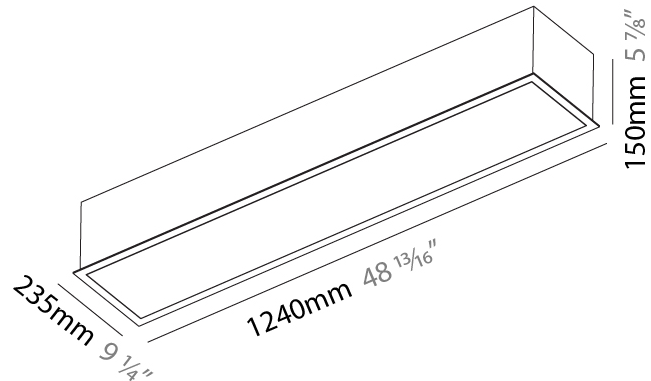

GENERAL

Series: Pi2
Subseries: Pi2 Whiteline
Brand: Prolicht
Division: Architectural
Mounting Type: Recessed
Mounting Location: Ceiling
Subcategory: Ambient

PHYSICAL

Shape: Rectangle
Length (mm): 1240
Length (in): 48 13/16
Width (mm): 235
Width (in): 9 1/4
Depth (mm): 150
Depth (in): 5 7/8
Ceiling Thickness (mm): 10 / 12.5 / 15 / 25
Ceiling Thickness (in): 3/8 or 1/2 or 9/16 or 1
Min. Recessing Depth (mm): 160
Min. Recessing Depth (in): 6 5/16
Light Distribution: Direct
Weight (kg): 7.65
Weight (lbs): 16.83
Diffuser: PMMA - Opal or Micro-Prism
Fixture Finish: SSR / BKV / CWI / CRY / HAB / UFT / ITA / RUA / FTG / MYG / LOD / PUS / FRO / FUP / KIA / POP / BLS / SPG / MEY / GOH / GUM / CHC / COM / ABZ / JAG / OBR / MOS / ROR
Fixture Material: Aluminum
Cut-out Measurements: 1225mm / 48 1/4" x 220mm / 8 11/16"

ELECTRICAL

Lamp Type: LED (Zhaga Standard)
Total Output Wattage (W): 38
Dimming: Tri-Mode (Non-Dimming and Phase Dimming (120Vac only) and 0-10V Dimming)
Driver Included: Yes
Driver Location: Integrated
Driver Type: Constant Current - Universal
Driver Class: Class 2
Input Voltage (V): 120 - 277
Constant Current (MA): 500

LED

Color Temperature (°K): 3000 / 3500 / 4000
Max. Delivered Lumen (lm): 2860 / 3077 / 3140
CRI: >80 CRI
Efficiency (%): 0.539
Lamp Life (hrs): 50000

OPTICAL

RATINGS AND CERTIFICATIONS

Certified By: Certified for North American Standards
IP rating: IP20