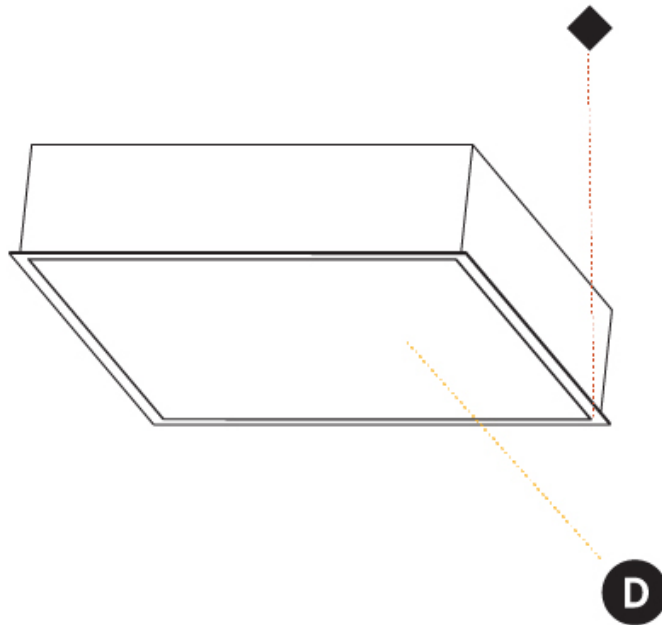

A37737-

PROJECT	_____
TYPE	_____
SPECIFIER	_____
QUANTITY	_____
DATE	_____