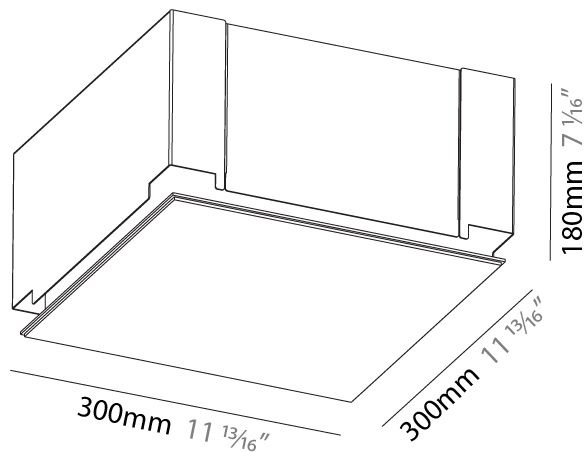

PHYSICAL

Shape: Square
Length (mm): 300
Length (in): 11 ¹³/₁₆"
Width (mm): 300
Width (in): 11 ¹³/₁₆"
Height (mm): 180
Height (in): 7 ¹/₁₆"
Ceiling Thickness (mm): 10 / 12.5 / 15 / 25 / 30
Ceiling Thickness (in): 3/8 or 1/2 or 9/16 or 1 or 1 3/16
Min. Recessing Depth (mm): 200
Min. Recessing Depth (in): 7 ⁷/₈"
Light Distribution: Direct
Diffuser: PMMA - Opal
Fixture Finish: SSR / BKV / CWI / CRY / HAB / UFT / ITA / RUA / FTG / MYG / LOD / PUS / FRO / FUP / KIA / POP / BLS / SPG / MEY / GOH / GUM / CHC / COM / ABZ / JAG / OBR / MOS / ROR
Fixture Material: Extruded Aluminum / Steel
Cut-out Measurements: 335mm 13 3/16" x 335mm / 13 3/16"
Upon Request: Unique Sizes Unique Ceiling Thickness Unique Mounting Depth Spot Inserts

ELECTRICAL

Lamp Type: LED (Zhaga Standard)
Input Wattage (W): 12.4
Total Output Wattage (W): 10.8
Dimming: [Tri-Mode (Non-Dimming and Phase Dimming (120Vac only) and 0-10V Dimming)](#)
Driver Included: Yes
Driver Location: Integrated
Driver Type: Constant Current - Universal
Driver Class: Class 2
Input Voltage (V): 120 - 277
Constant Current (MA): 350

LED

Color Temperature (°K): [3000 / 3500 / 4000](#)
Max. Delivered Lumen (lm): 850 / 902 / 920
CRI: >80 CRI
Efficiency (%): 65% (5mm Perspex)
Lamp Life (hrs): 50000
Upon Request: RGB-W Tunable White Special Color Temperature CRI90

OPTICAL

RATINGS AND CERTIFICATIONS

Certified By: Certified for North American Standards
IP rating: IP20