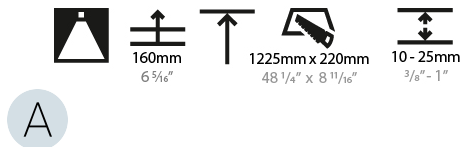

GENERAL

Series: Pi2
Subseries: Pi2 Whiteline
Brand: Prolicht
Division: Architectural
Mounting Type: Recessed
Mounting Location: Ceiling
Subcategory: Ambient

PHYSICAL

Shape: Rectangle
Length (mm): 1240
Length (in): 48 ¹³/₁₆
Width (mm): 235
Width (in): 9 ¹/₄
Depth (mm): 150
Depth (in): 5 ⁷/₈
Ceiling Thickness (mm): 10 / 12.5 / 15 / 25
Ceiling Thickness (in): 3/8 or 1/2 or 9/16 or 1
Min. Recessing Depth (mm): 160
Min. Recessing Depth (in): 6 ⁵/₁₆
Light Distribution: Direct
Weight (kg): 7.65
Weight (lbs): 16.83
Diffuser: PMMA - Opal or Micro-Prism
Fixture Finish: SSR / BKV / CWI / CRY / HAB / UFT / ITA / RUA / FTG / MYG / LOD / PUS / FRO / FUP / KIA / POP / BLS / SPG / MEY / GOH / GUM / CHC / COM / ABZ / JAG / OBR / MOS / ROR
Fixture Material: Aluminum
Cut-out Measurements: 1225mm / 48 1/4" x 220mm / 8 11/16"

ELECTRICAL

Lamp Type: LED (Zhaga Standard)
Total Output Wattage (W): 38
Dimming: Tri-Mode (Non-Dimming and Phase Dimming (120Vac only) and 0-10V Dimming)
Driver Included: Yes
Driver Location: Integrated
Driver Type: Constant Current - Universal
Driver Class: Class 2
Input Voltage (V): 120 - 277
Constant Current (MA): 500

LED

Color Temperature (°K): 3000 / 3500 / 4000
Max. Delivered Lumen (lm): 2860 / 3077 / 3140
CRI: >80 CRI
Efficiency (%): 0.539
Lamp Life (hrs): 50000

OPTICAL

RATINGS AND CERTIFICATIONS

Certified By: Certified for North American Standards
IP rating: IP20