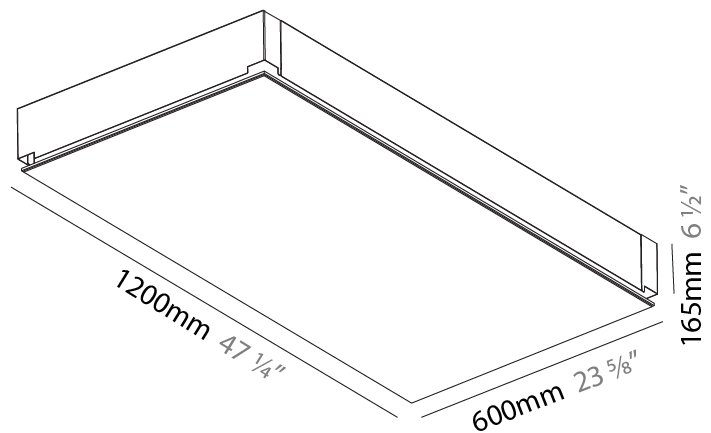

GENERAL

Series: Pi2
Subseries: Pi2 Whiteline
Brand: Prolicht
Division: Architectural
Mounting Type: Trimless
Mounting Location: Ceiling
Subcategory: Ambient

PHYSICAL

Shape: Rectangle
Length (mm): 1200
Length (in): 47 1/4
Width (mm): 600
Width (in): 23 5/8
Depth (mm): 165
Depth (in): 6 1/2
Ceiling Thickness (mm): 10 / 12.5 / 15 / 25 / 30
Ceiling Thickness (in): 3/8 or 1/2 or 9/16 or 1 or 1 3/16
Min. Recessing Depth (mm): 180
Min. Recessing Depth (in): 7 1/16
Light Distribution: Direct
Weight (kg): 22.217
Weight (lbs): 48.88
Diffuser: PMMA - Opal
Fixture Material: Extruded Aluminum / Steel
Cut-out Measurements: 1235mm / 48 5/8" x 635mm / 25"
Upon Request: Unique Sizes Unique Ceiling Thickness Unique Mounting Depth Spot Inserts

ELECTRICAL

Lamp Type: LED (Zhaga Standard)
Input Wattage (W): 110
Total Output Wattage (W): 92
Dimming: Tri-Mode (Non-Dimming and Phase Dimming (120Vac only) and 0-10V Dimming)
Driver Included: Yes
Driver Location: Integrated
Driver Type: Constant Current - Universal
Driver Class: Class 2
Input Voltage (V): 120 - 277
Constant Current (MA): 350

LED

Color Temperature (*K): 3000 / 3500 / 4000
Max. Delivered Lumen (lm): 8690 / 8830 / 9010
CRI: >80 CRI
Efficiency (%): 0.651
Lamp Life (hrs): 50000
Upon Request: RGB Tunable White Special Color Temperature CRI90

OPTICAL

RATINGS AND CERTIFICATIONS

Certified By: Certified for North American Standards
IP rating: IP20