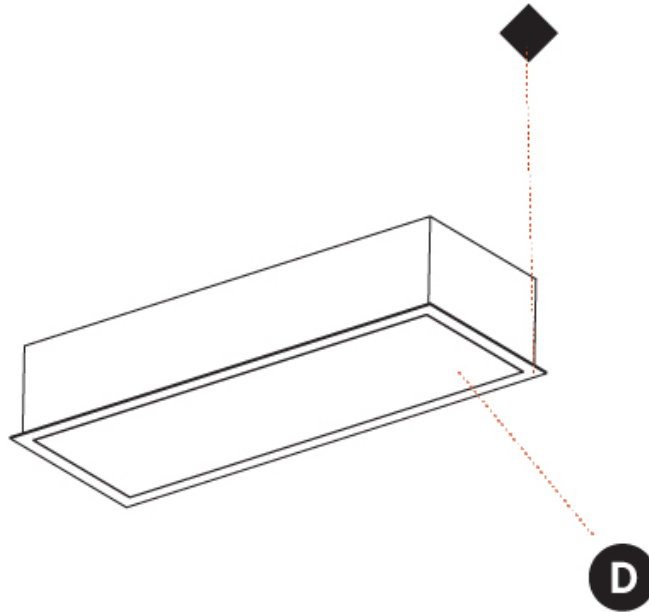

PI2 WHITELINE RECESSED

A37553-

PROJECT

TYPE

SPECIFIER

QUANTITY

DATE