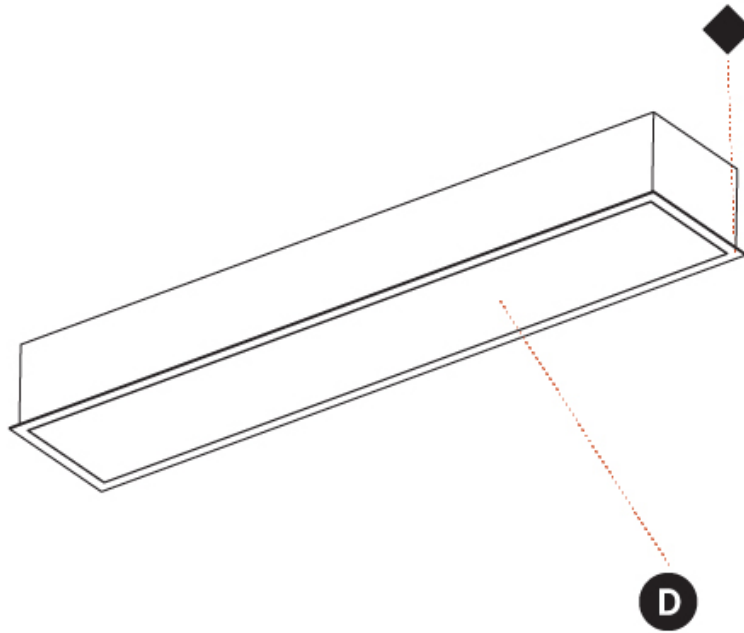

PI2 WHITELINE RECESSED

A37559-

PROJECT

TYPE

SPECIFIER

QUANTITY

DATE

A